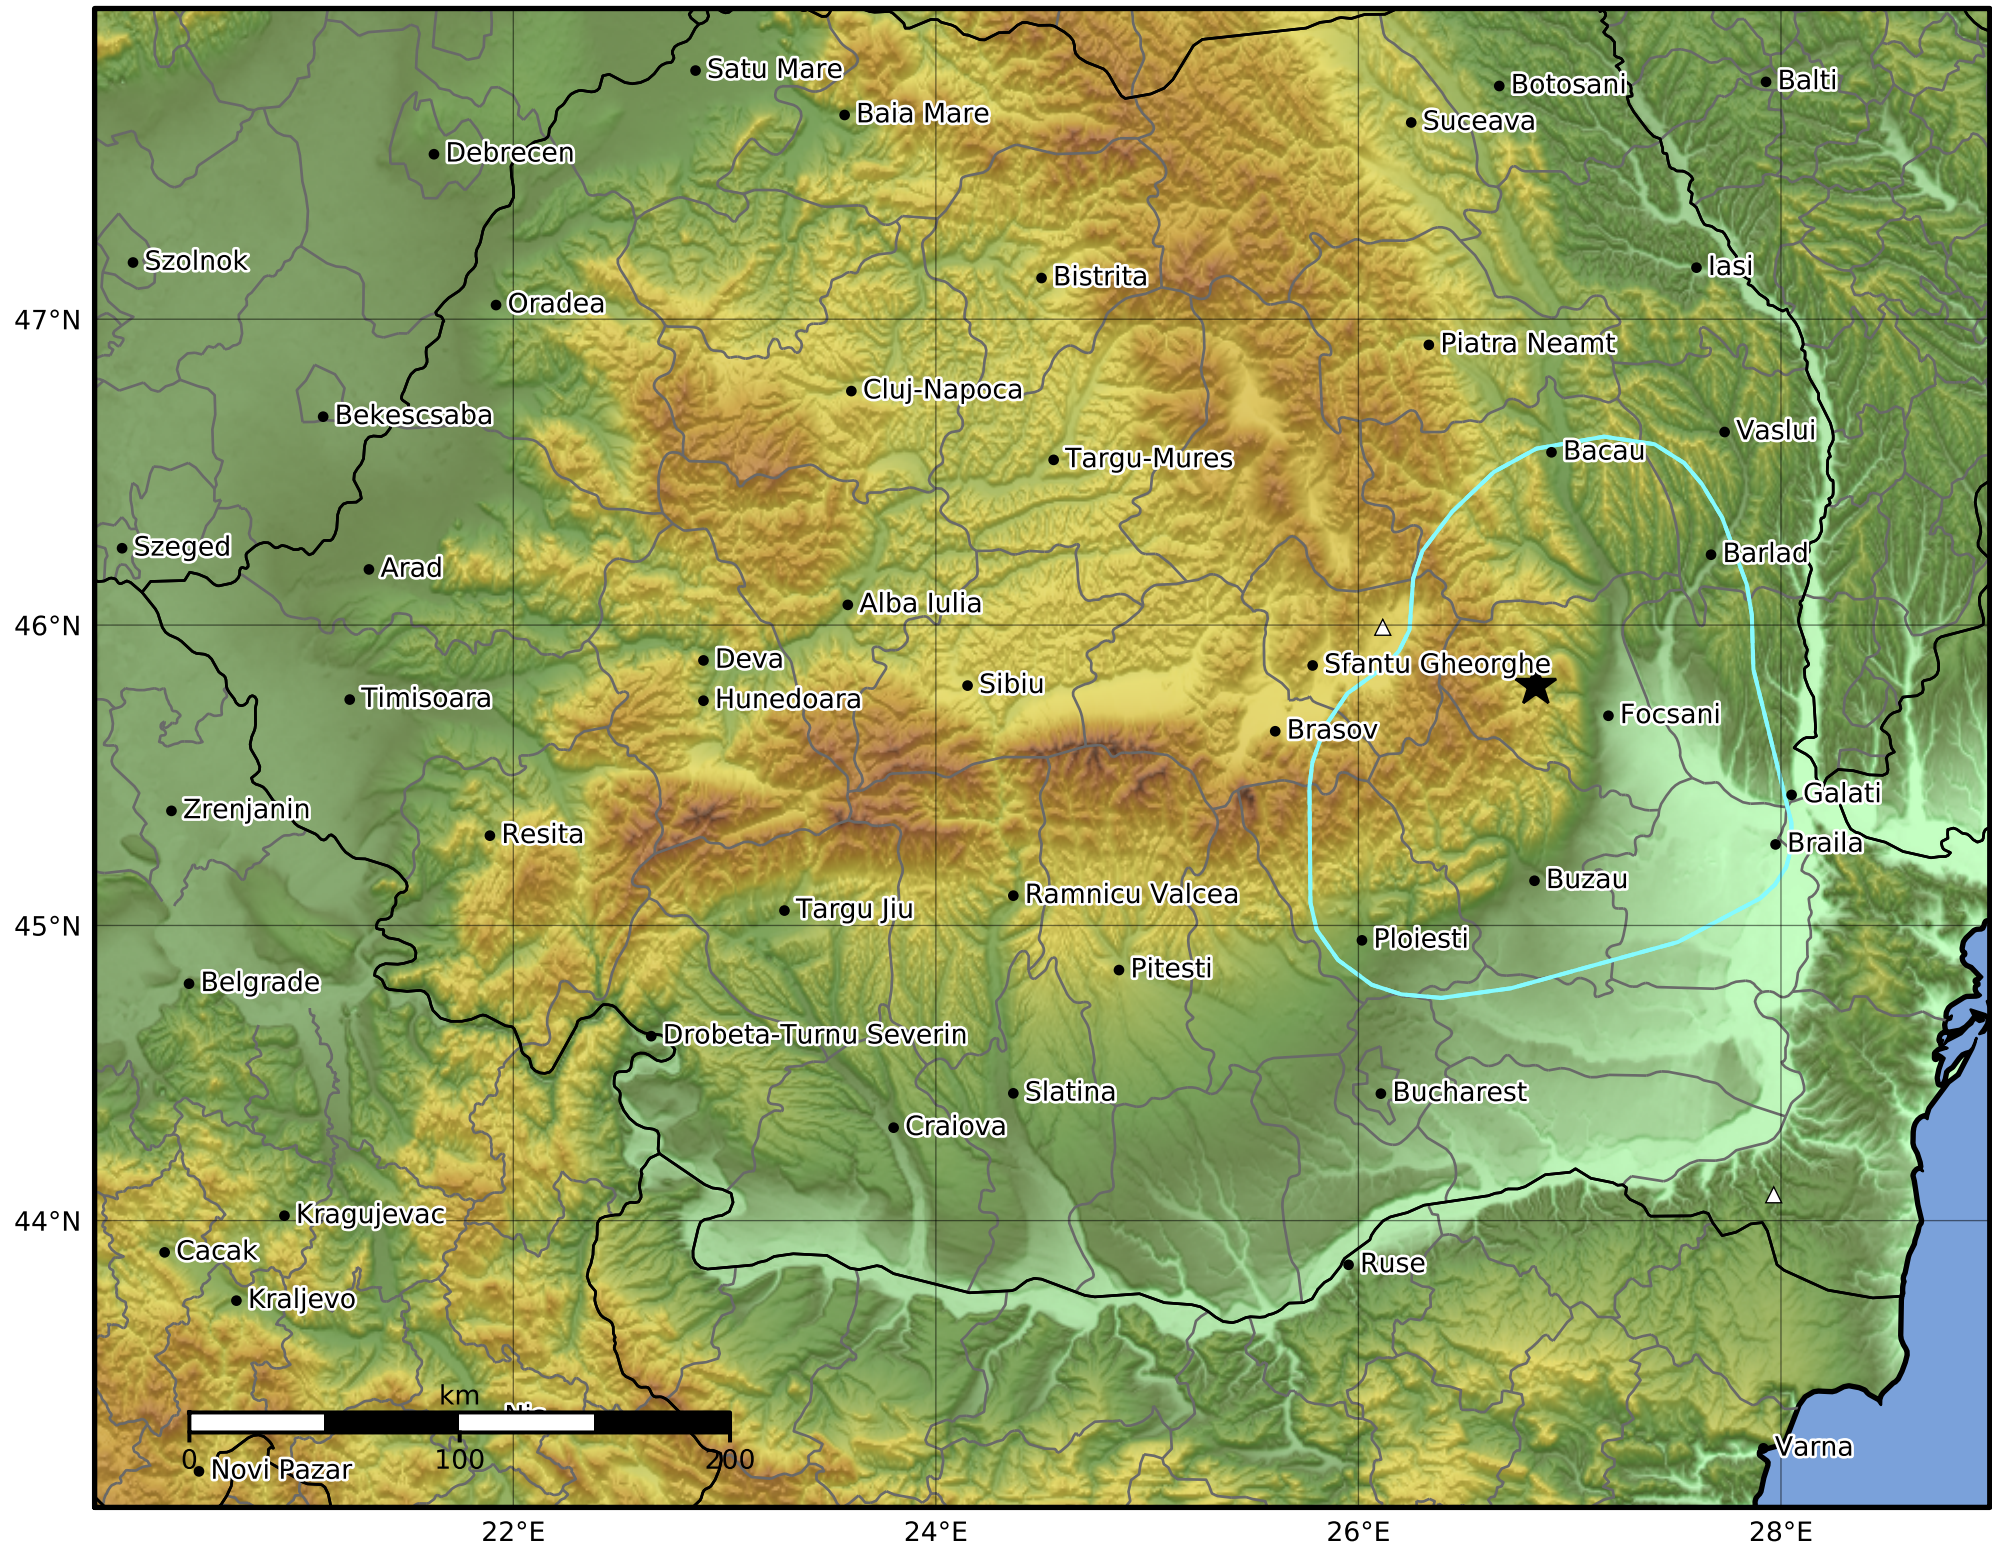

Peak Ground Velocity Map
 INFP ShakeMap: Zona seismică Vrancea - Vrancea
 Nov 09, 2024 21:02:45 UTC M3.1 N45.80 E26.84 Depth: 78.0km
 ID:2024110921024583

Scale based on Worden et al. (2012)

Version 1: Processed 2024-11-10T02:46:27Z

△ Seismic Instrument ○ Macro seismic Observation ★ Epicenter