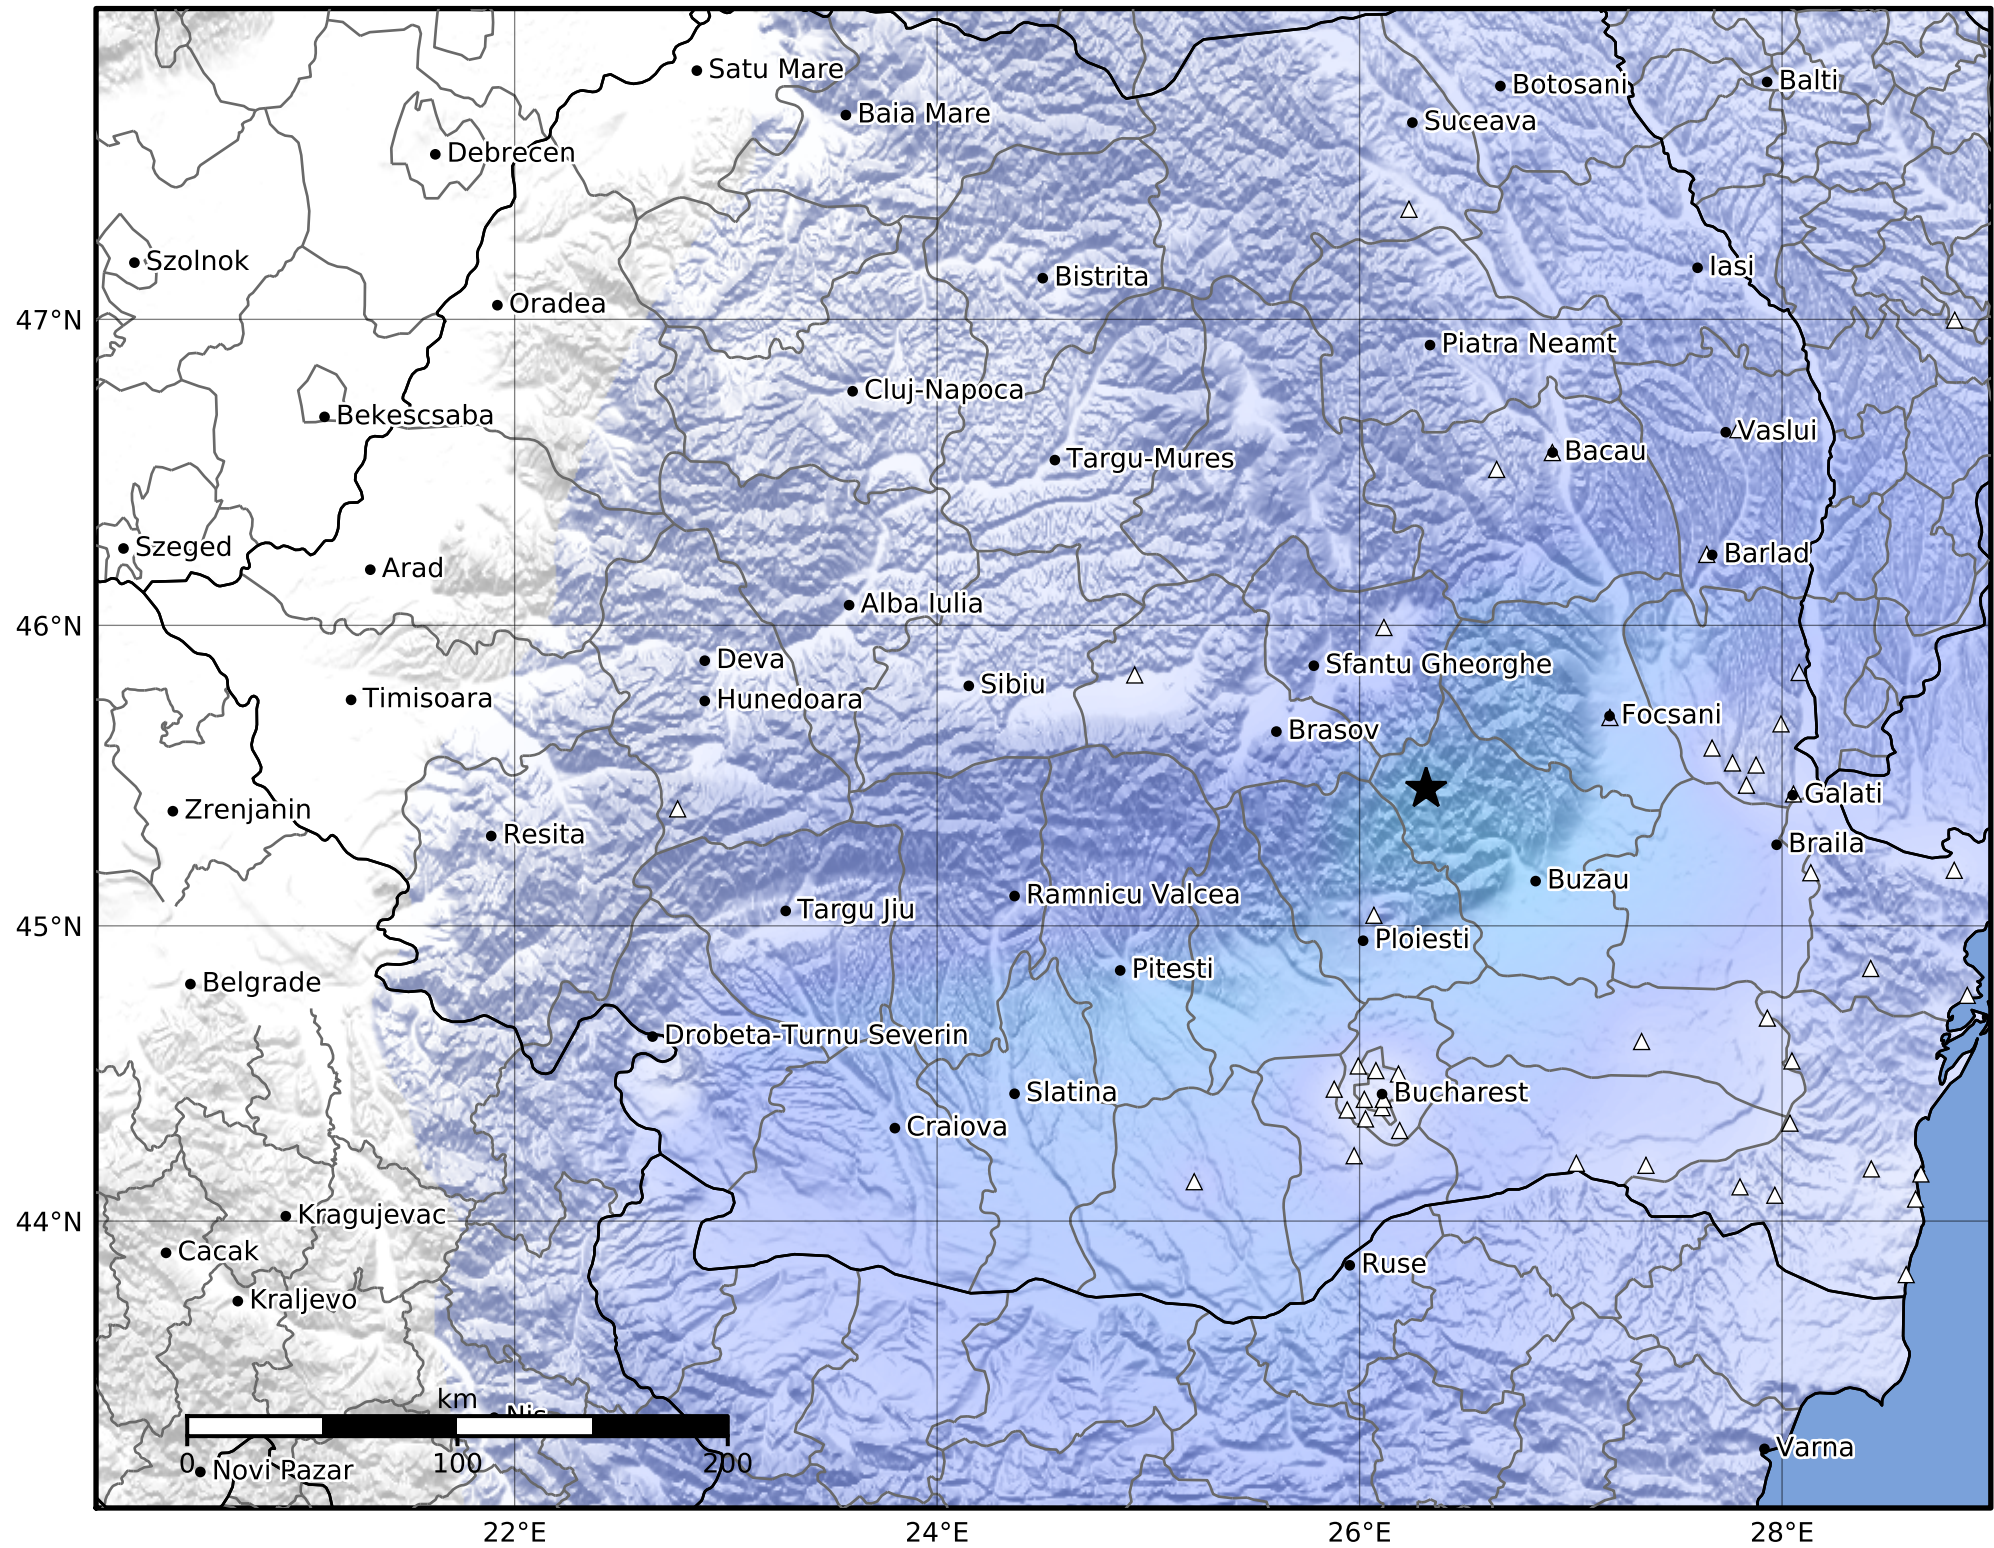

Macroseismic Intensity Map  
 INFP ShakeMap: Zona seismică Vrancea - Buzău  
 Nov 24, 2024 05:16:18 UTC M4.1 N45.46 E26.31 Depth: 128.0km  
 ID:2024112405161837

SHAKING	Not felt	Weak	Light	Moderate	Strong	Very strong	Severe	Violent	Extreme
DAMAGE	None	None	None	Very light	Light	Moderate	Moderate/heavy	Heavy	Very heavy
PGA(%g)	<0.05	0.3	2.76	6.2	11.5	21.5	40.1	74.7	>139
PGV(cm/s)	<0.02	0.13	1.41	4.65	9.64	20	41.4	85.8	>178
INTENSITY	<b>I</b>	<b>II-III</b>	<b>IV</b>	<b>V</b>	<b>VI</b>	<b>VII</b>	<b>VIII</b>	<b>IX</b>	<b>X+</b>

Scale based on Worden et al. (2012)

Version 1: Processed 2024-11-24T06:25:18Z

△ Seismic Instrument      ○ Macroseismic Observation      ★ Epicenter