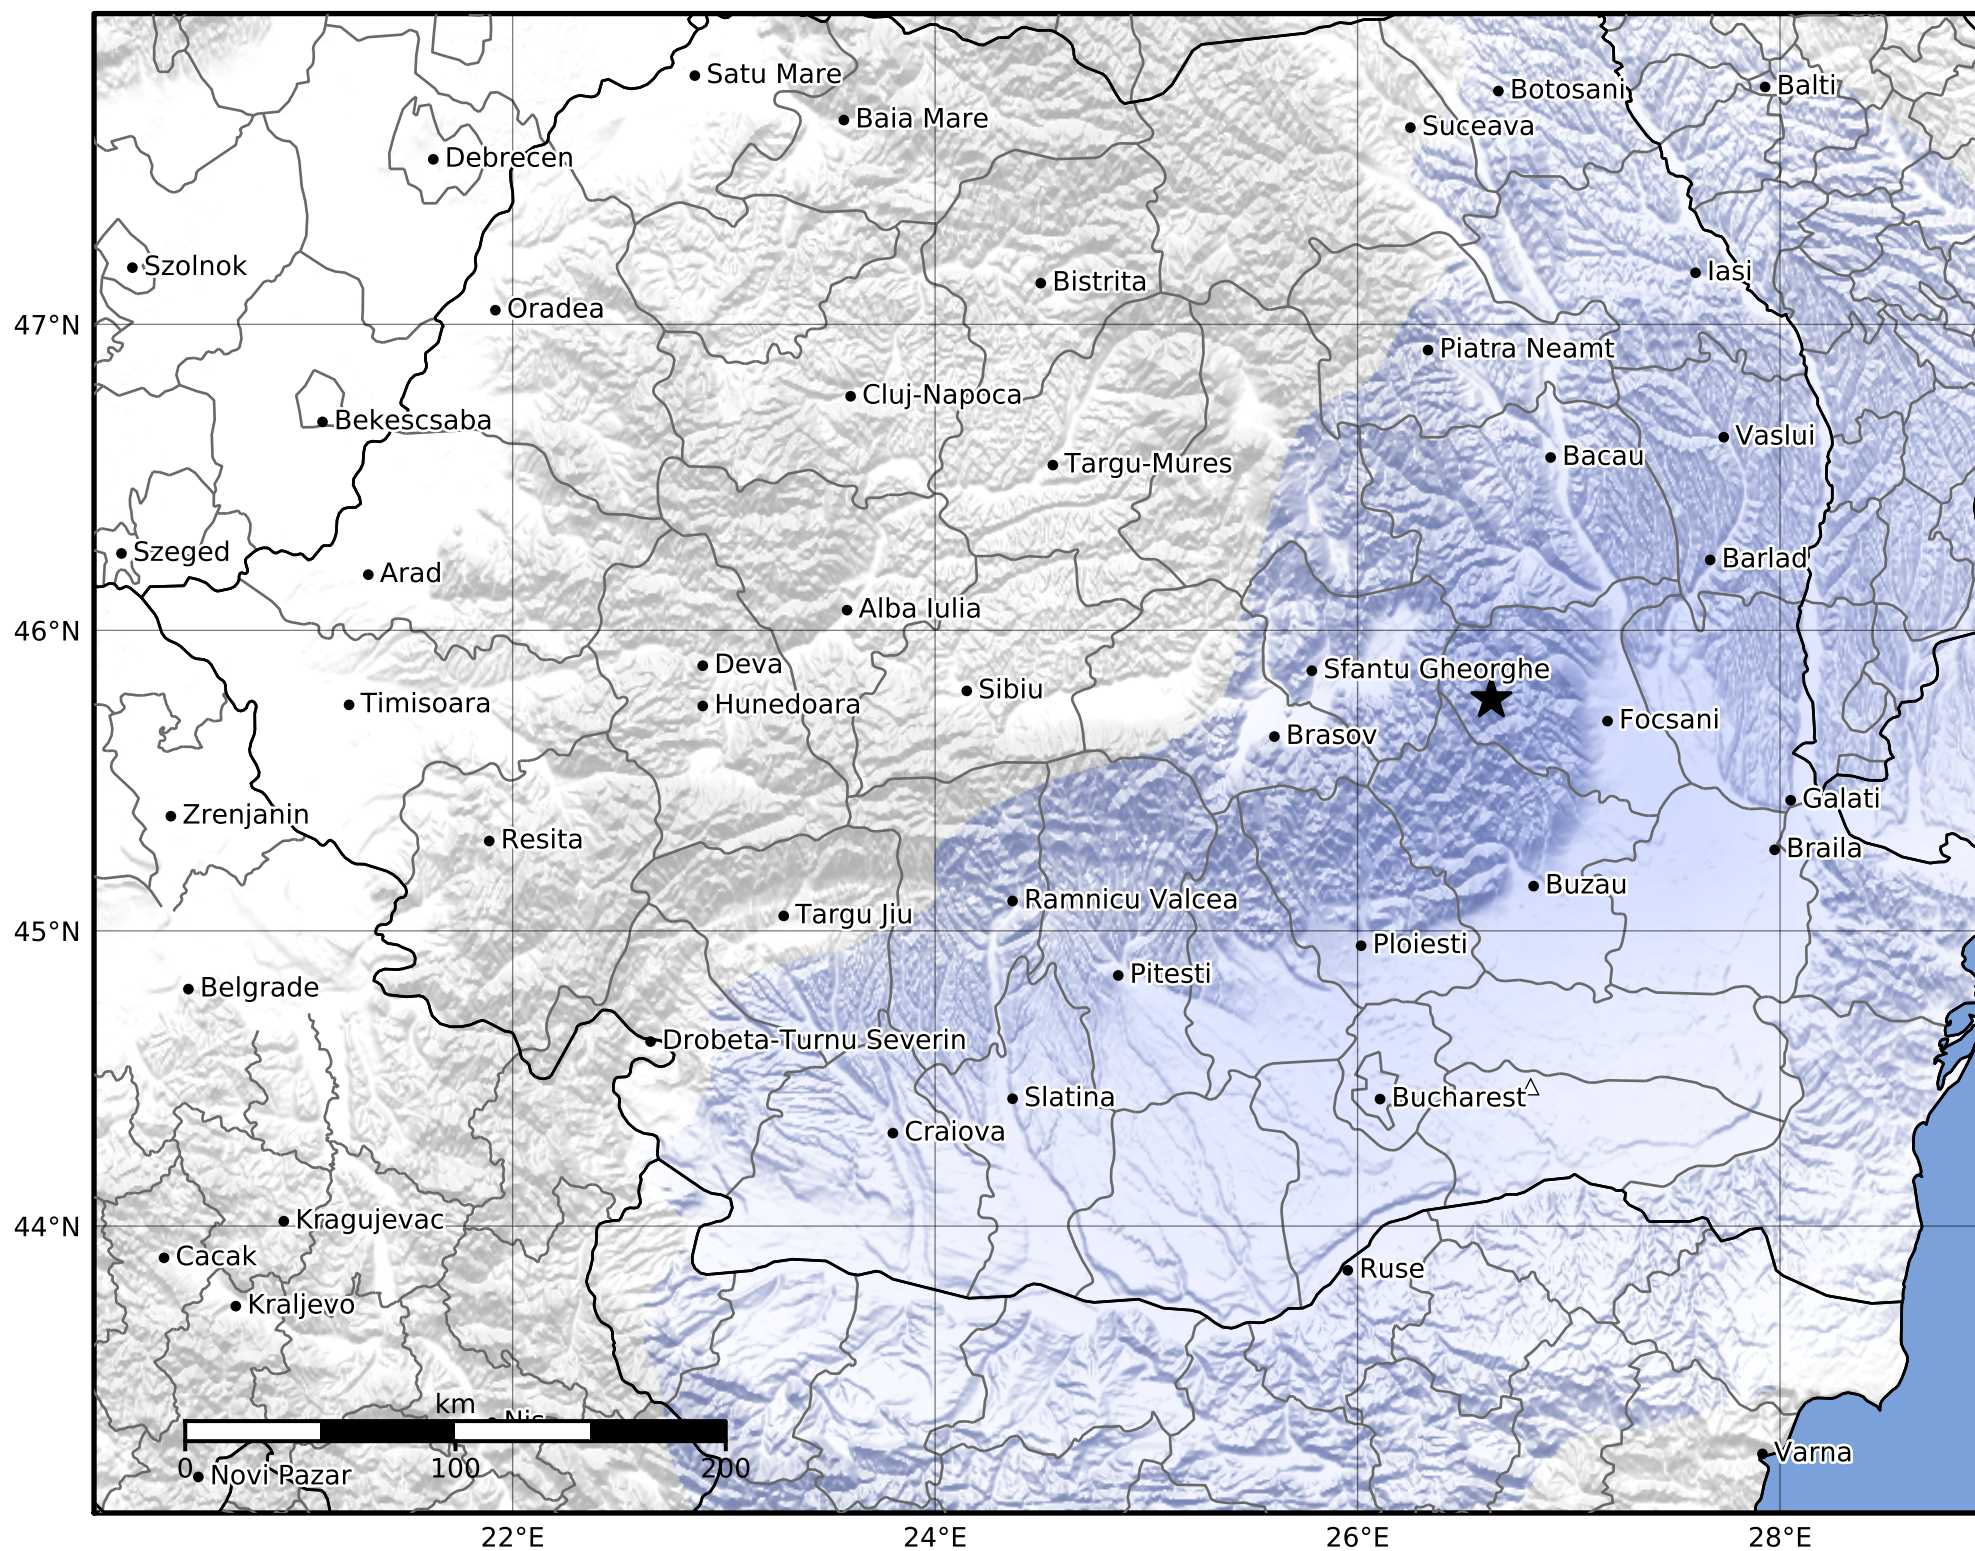

Macroseismic Intensity Map
 INFP ShakeMap: Zona seismică Vrancea - Vrancea
 Dec 07, 2024 08:52:07 UTC M3.2 N45.77 E26.63 Depth: 85.0km
 ID:2024120708520744

SHAKING	Not felt	Weak	Light	Moderate	Strong	Very strong	Severe	Violent	Extreme
DAMAGE	None	None	None	Very light	Light	Moderate	Moderate/heavy	Heavy	Very heavy
PGA(%g)	<0.05	0.3	2.76	6.2	11.5	21.5	40.1	74.7	>139
PGV(cm/s)	<0.02	0.13	1.41	4.65	9.64	20	41.4	85.8	>178
INTENSITY	I	II-III	IV	V	VI	VII	VIII	IX	X+

Scale based on Worden et al. (2012)

Version 1: Processed 2024-12-07T10:42:44Z

△ Seismic Instrument

○ Macroseismic Observation

★ Epicenter