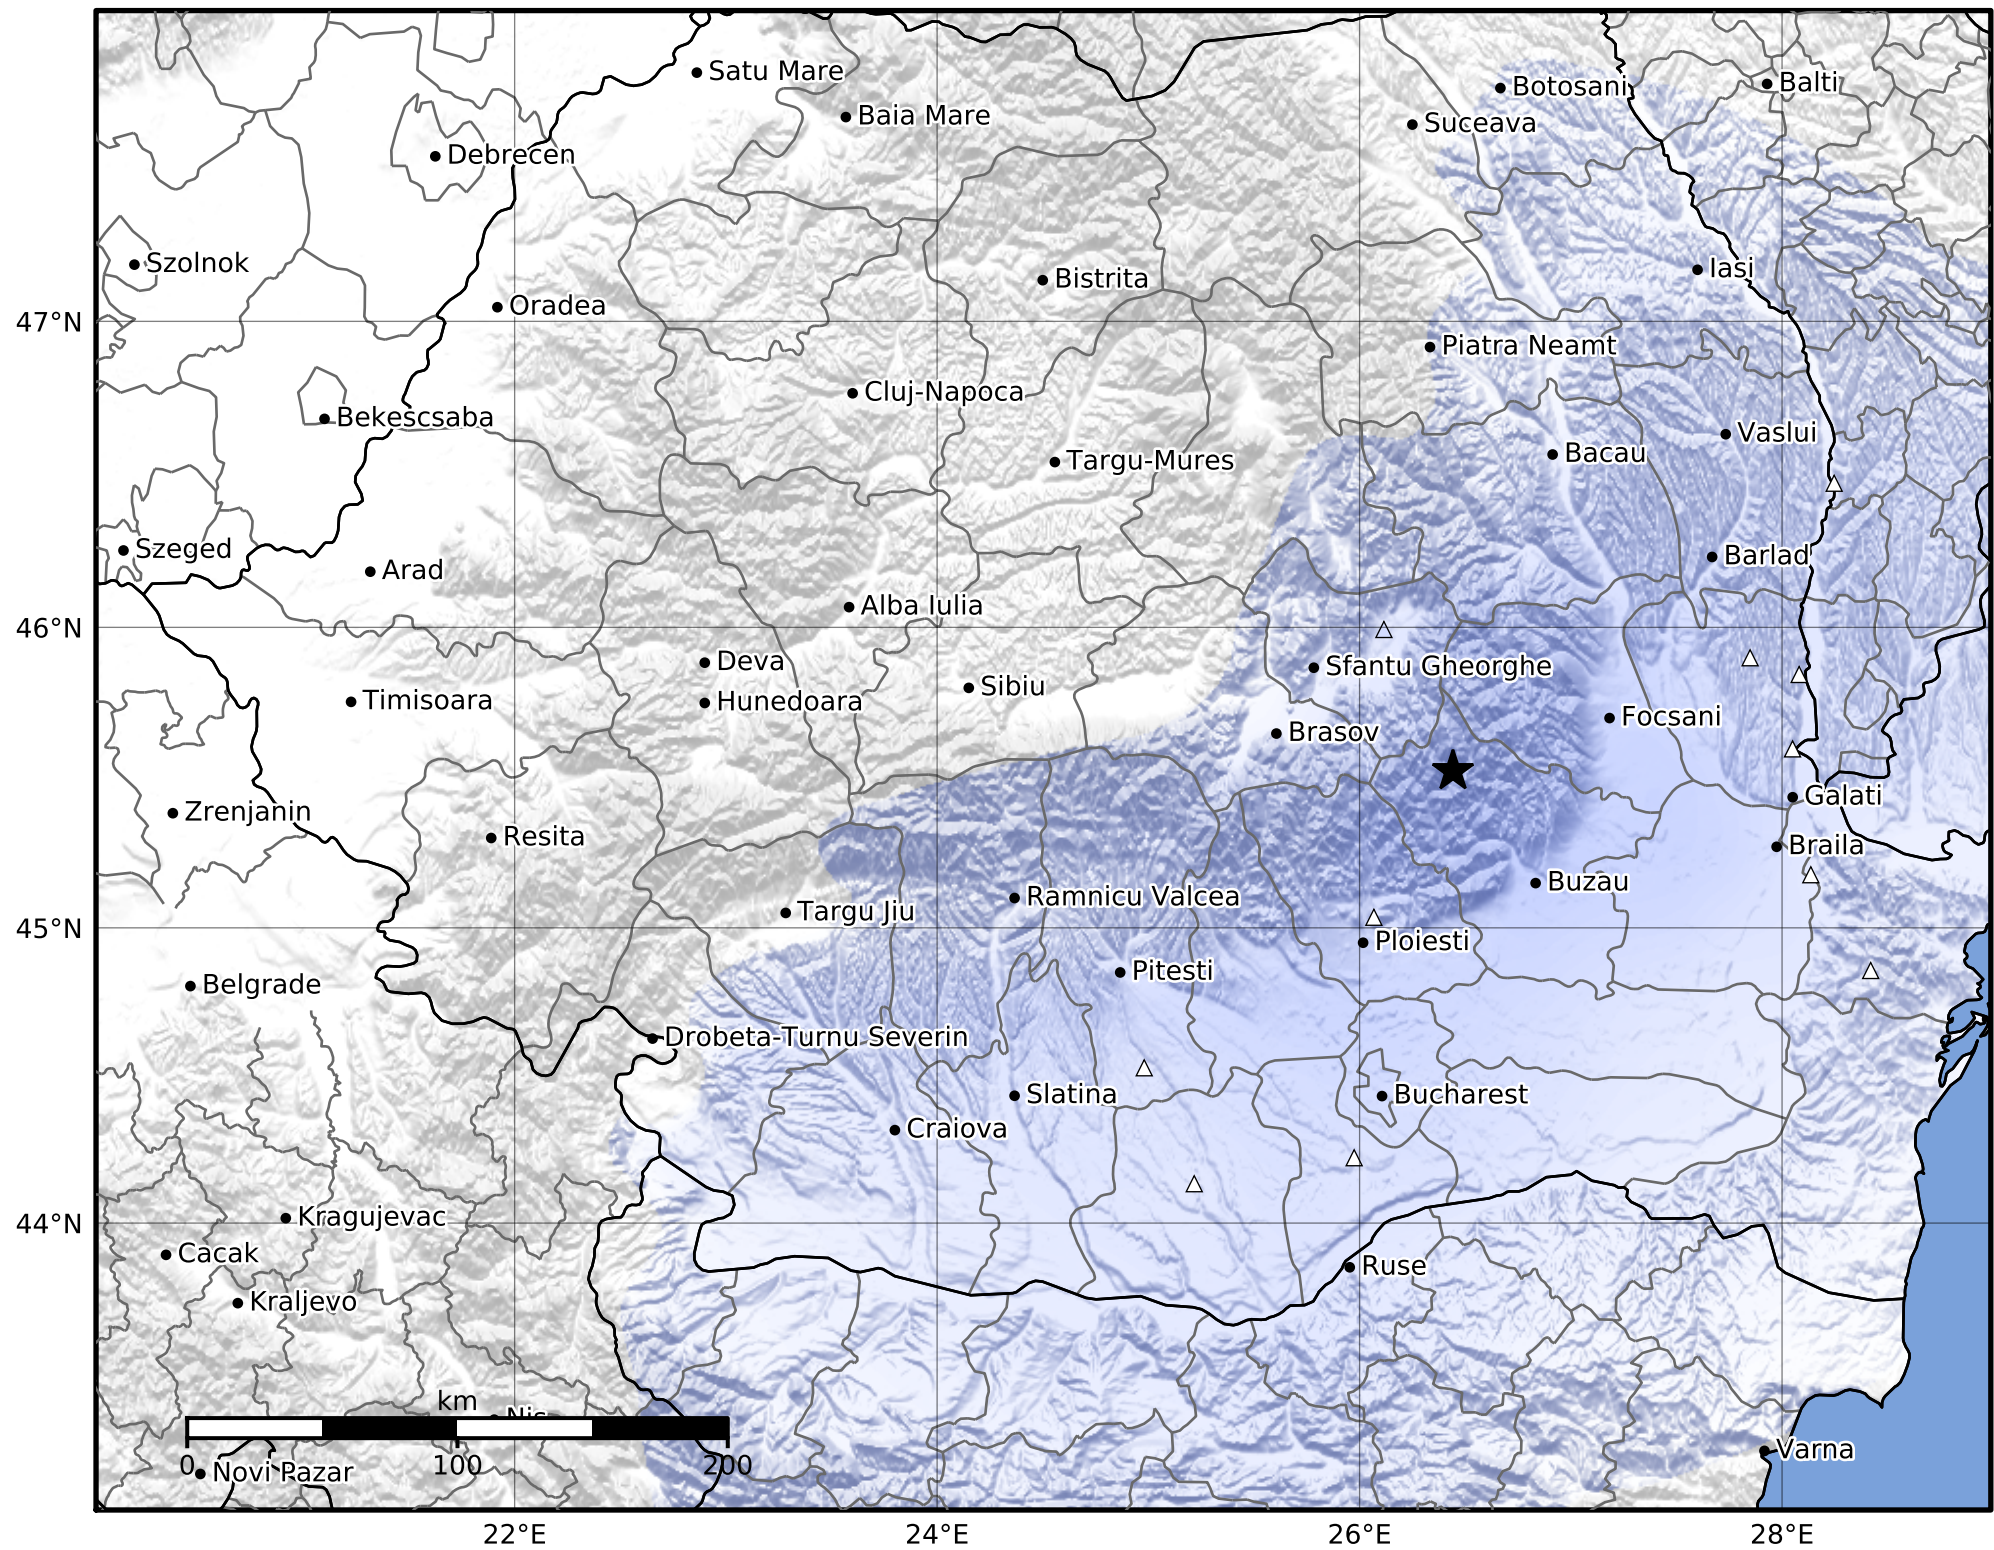

Macroseismic Intensity Map  
 INFP ShakeMap: Zona seismică Vrancea - Buzău  
 Dec 10, 2024 20:06:56 UTC M3.6 N45.52 E26.44 Depth: 115.0km  
 ID:2024121020065687

SHAKING	Not felt	Weak	Light	Moderate	Strong	Very strong	Severe	Violent	Extreme
DAMAGE	None	None	None	Very light	Light	Moderate	Moderate/heavy	Heavy	Very heavy
PGA(%g)	<0.05	0.3	2.76	6.2	11.5	21.5	40.1	74.7	>139
PGV(cm/s)	<0.02	0.13	1.41	4.65	9.64	20	41.4	85.8	>178
INTENSITY	<b>I</b>	<b>II-III</b>	<b>IV</b>	<b>V</b>	<b>VI</b>	<b>VII</b>	<b>VIII</b>	<b>IX</b>	<b>X+</b>

Scale based on Worden et al. (2012)

Version 1: Processed 2024-12-10T20:47:35Z

△ Seismic Instrument

○ Macroseismic Observation

★ Epicenter