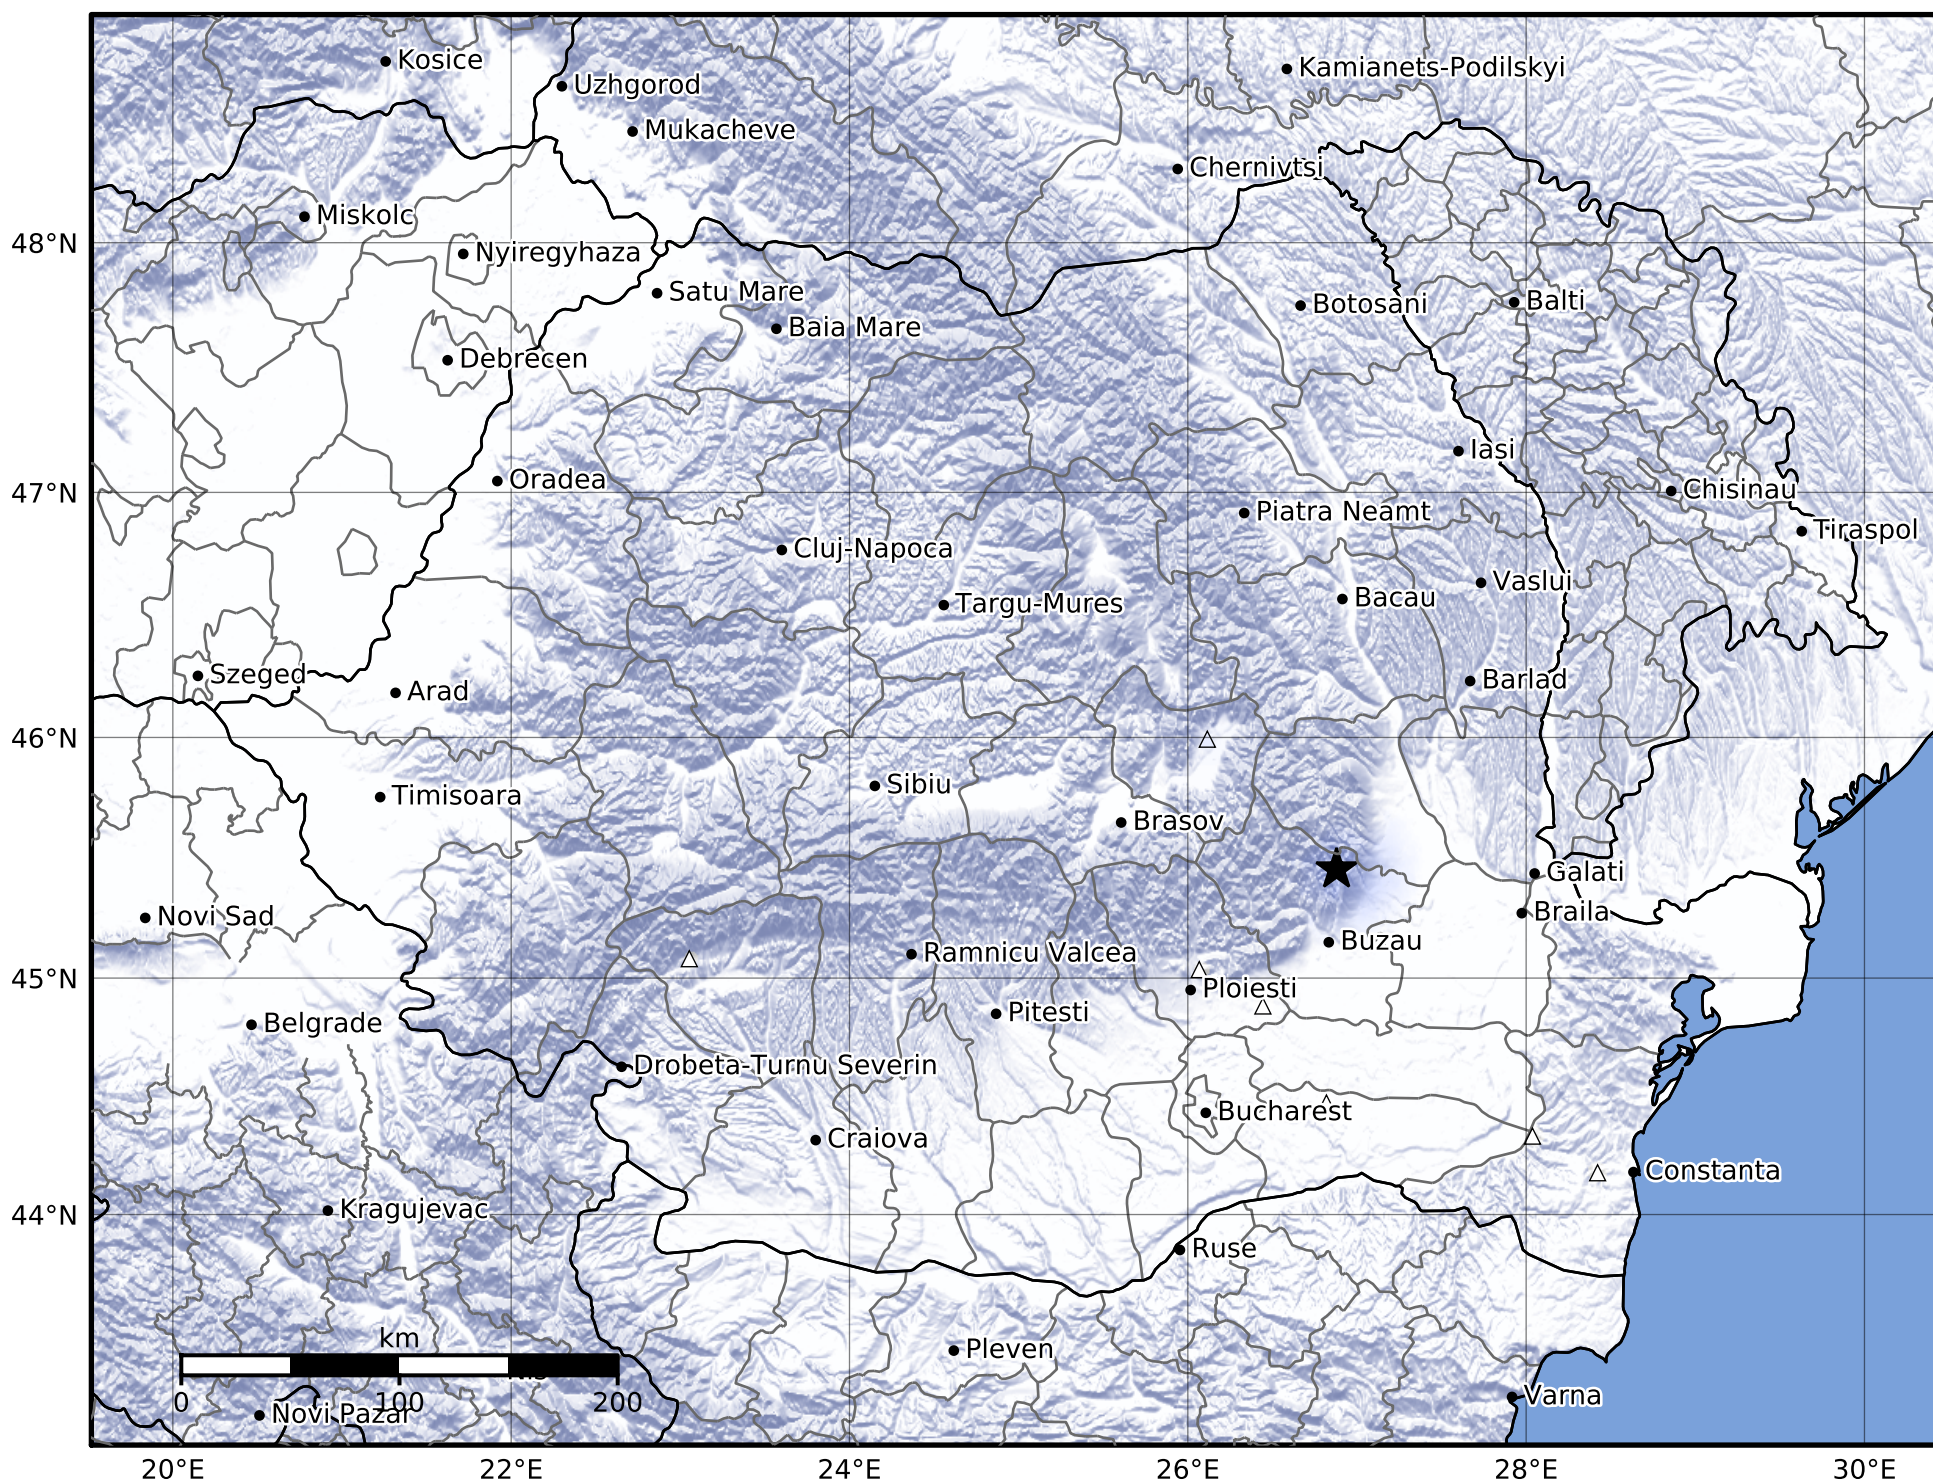

Macroseismic Intensity Map
 INFP ShakeMap: Zona seismică Vrancea - Buzău
 Dec 15, 2024 12:35:46 UTC M3.2 N45.45 E26.88 Depth: 19.0km
 ID:2024121512354647

SHAKING	Not felt	Weak	Light	Moderate	Strong	Very strong	Severe	Violent	Extreme
DAMAGE	None	None	None	Very light	Light	Moderate	Moderate/heavy	Heavy	Very heavy
PGA(%g)	<0.05	0.3	2.76	6.2	11.5	21.5	40.1	74.7	>139
PGV(cm/s)	<0.02	0.13	1.41	4.65	9.64	20	41.4	85.8	>178
INTENSITY	I	II-III	IV	V	VI	VII	VIII	IX	X+

Scale based on Worden et al. (2012)

Version 1: Processed 2024-12-15T13:22:00Z

△ Seismic Instrument ○ Macroseismic Observation ★ Epicenter