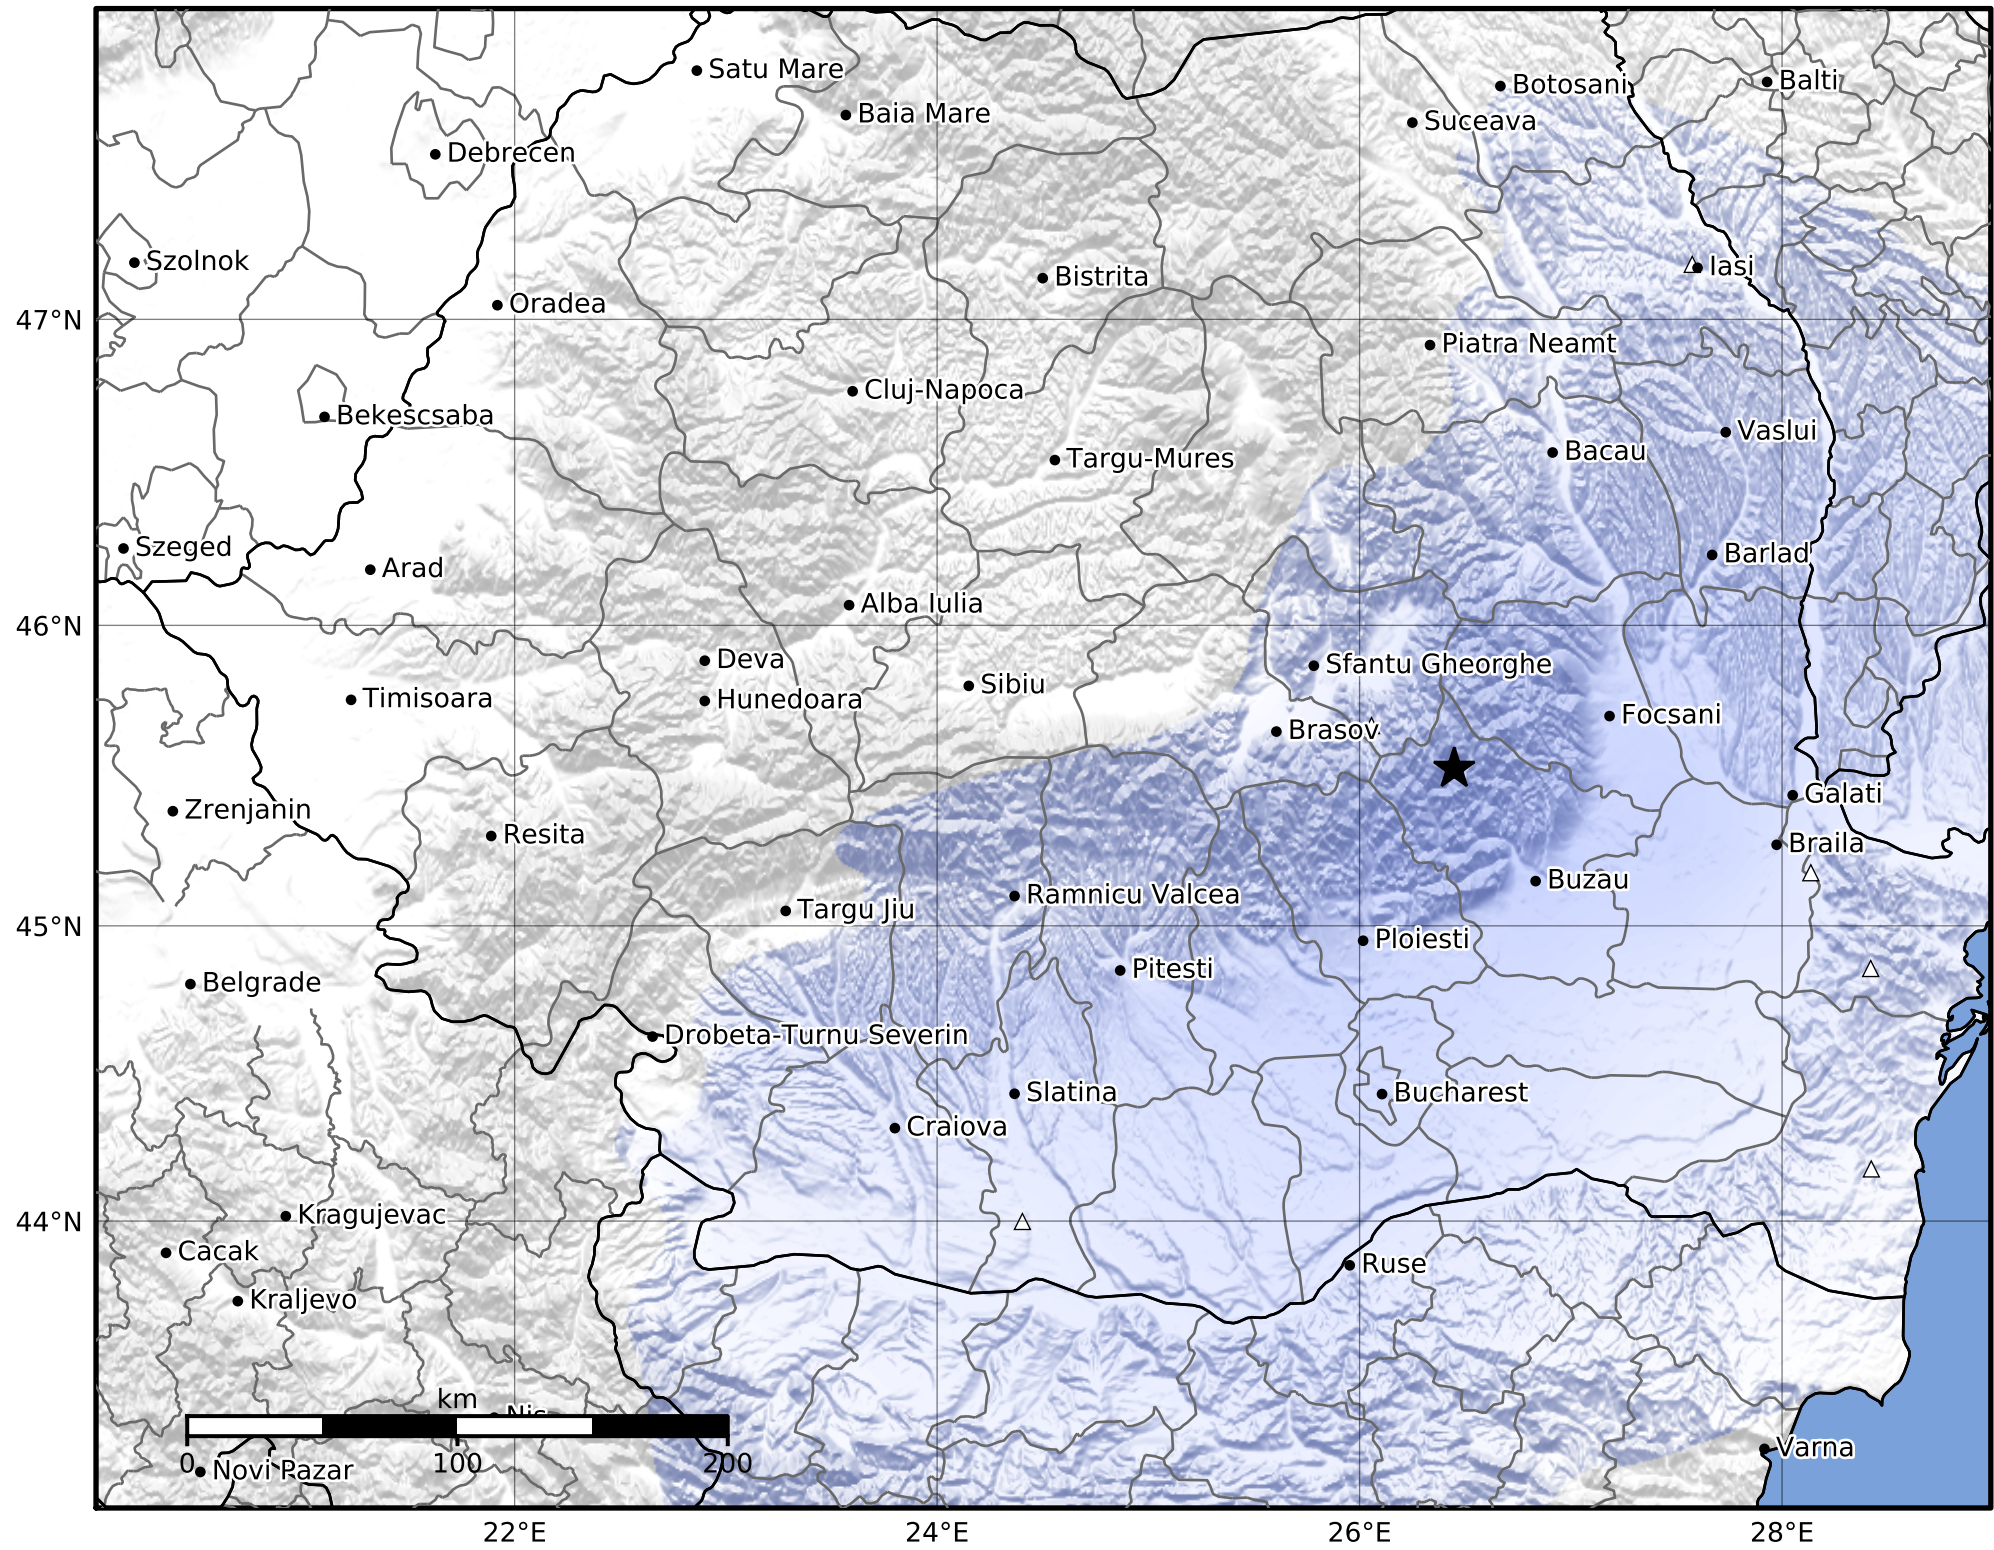

Macroseismic Intensity Map  
 INFP ShakeMap: Zona seismică Vrancea - Buzău  
 Dec 27, 2024 01:47:53 UTC M3.5 N45.53 E26.45 Depth: 114.0km  
 ID:2024122701475346

SHAKING	Not felt	Weak	Light	Moderate	Strong	Very strong	Severe	Violent	Extreme
DAMAGE	None	None	None	Very light	Light	Moderate	Moderate/heavy	Heavy	Very heavy
PGA(%g)	<0.05	0.3	2.76	6.2	11.5	21.5	40.1	74.7	>139
PGV(cm/s)	<0.02	0.13	1.41	4.65	9.64	20	41.4	85.8	>178
INTENSITY	<b>I</b>	<b>II-III</b>	<b>IV</b>	<b>V</b>	<b>VI</b>	<b>VII</b>	<b>VIII</b>	<b>IX</b>	<b>X+</b>

Scale based on Worden et al. (2012)

Version 1: Processed 2024-12-27T02:59:12Z

△ Seismic Instrument      ○ Macroseismic Observation      ★ Epicenter