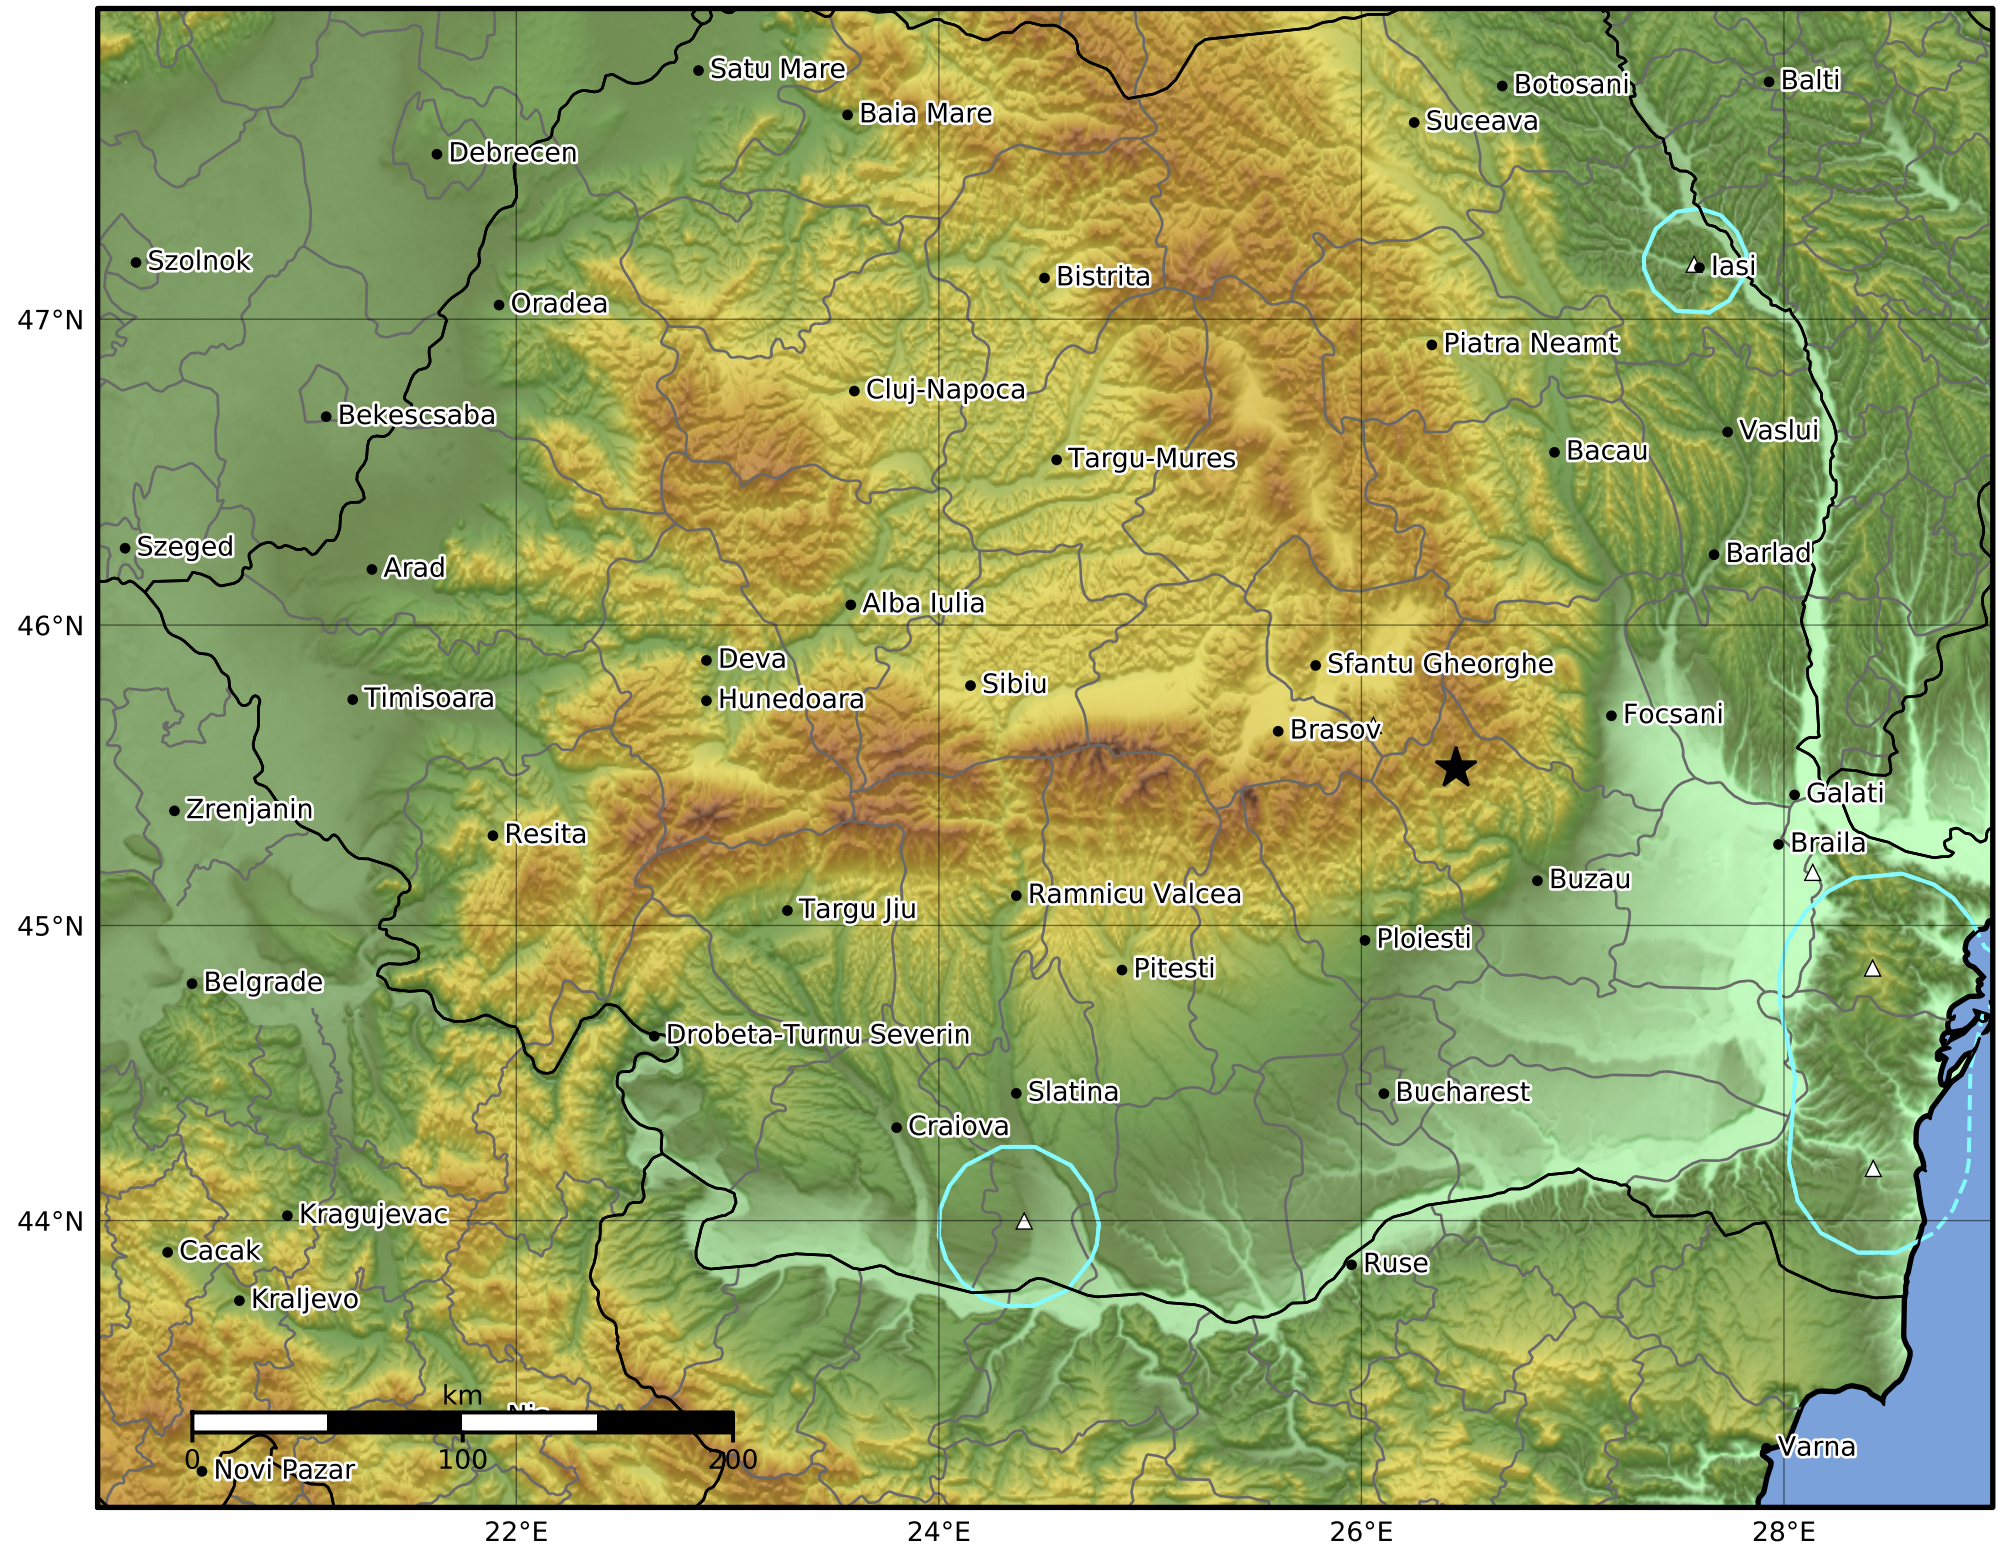

Peak Ground Velocity Map
 INFP ShakeMap: Zona seismică Vrancea - Buzau
 Dec 27, 2024 01:47:53 UTC M3.5 N45.53 E26.45 Depth: 114.0km
 ID:2024122701475346

Scale based on Worden et al. (2012)

Version 1: Processed 2024-12-27T02:59:12Z

△ Seismic Instrument ○ Macroseismic Observation ★ Epicenter