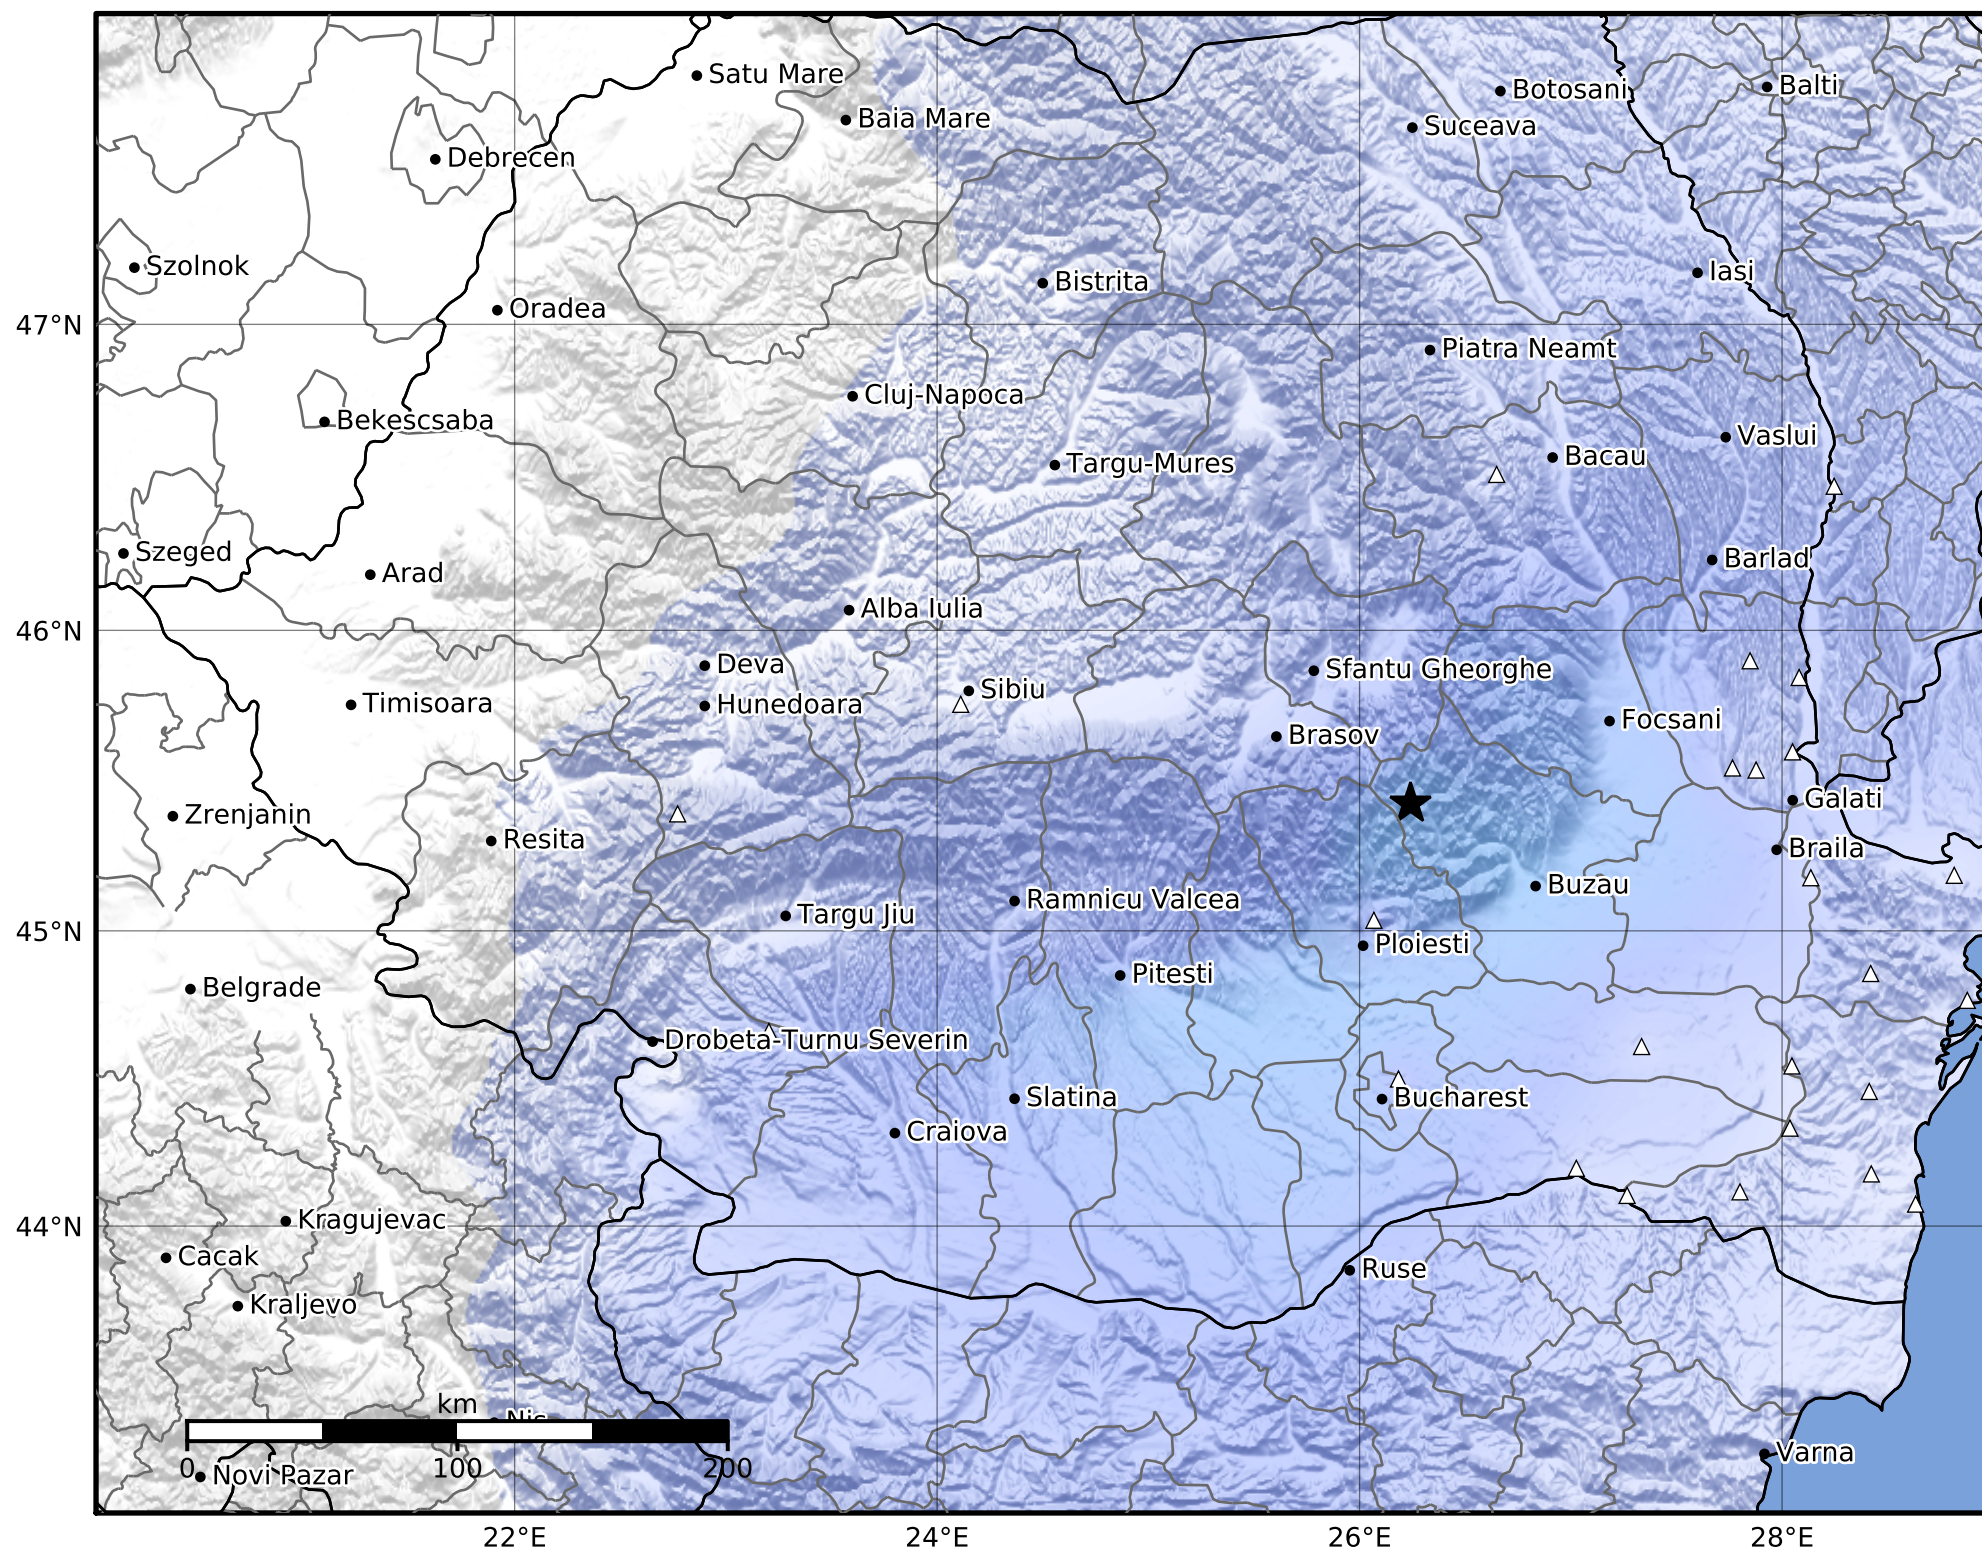

Macroseismic Intensity Map
 INFP ShakeMap: Zona seismică Vrancea - Buzău
 Jan 18, 2025 14:36:03 UTC M3.9 N45.43 E26.24 Depth: 126.0km
 ID:2025011814360309

SHAKING	Not felt	Weak	Light	Moderate	Strong	Very strong	Severe	Violent	Extreme
DAMAGE	None	None	None	Very light	Light	Moderate	Moderate/heavy	Heavy	Very heavy
PGA(%g)	<0.05	0.3	2.76	6.2	11.5	21.5	40.1	74.7	>139
PGV(cm/s)	<0.02	0.13	1.41	4.65	9.64	20	41.4	85.8	>178
INTENSITY	I	II-III	IV	V	VI	VII	VIII	IX	X+

Scale based on Worden et al. (2012)

Version 1: Processed 2025-01-18T16:34:49Z

△ Seismic Instrument ○ Macroseismic Observation ★ Epicenter