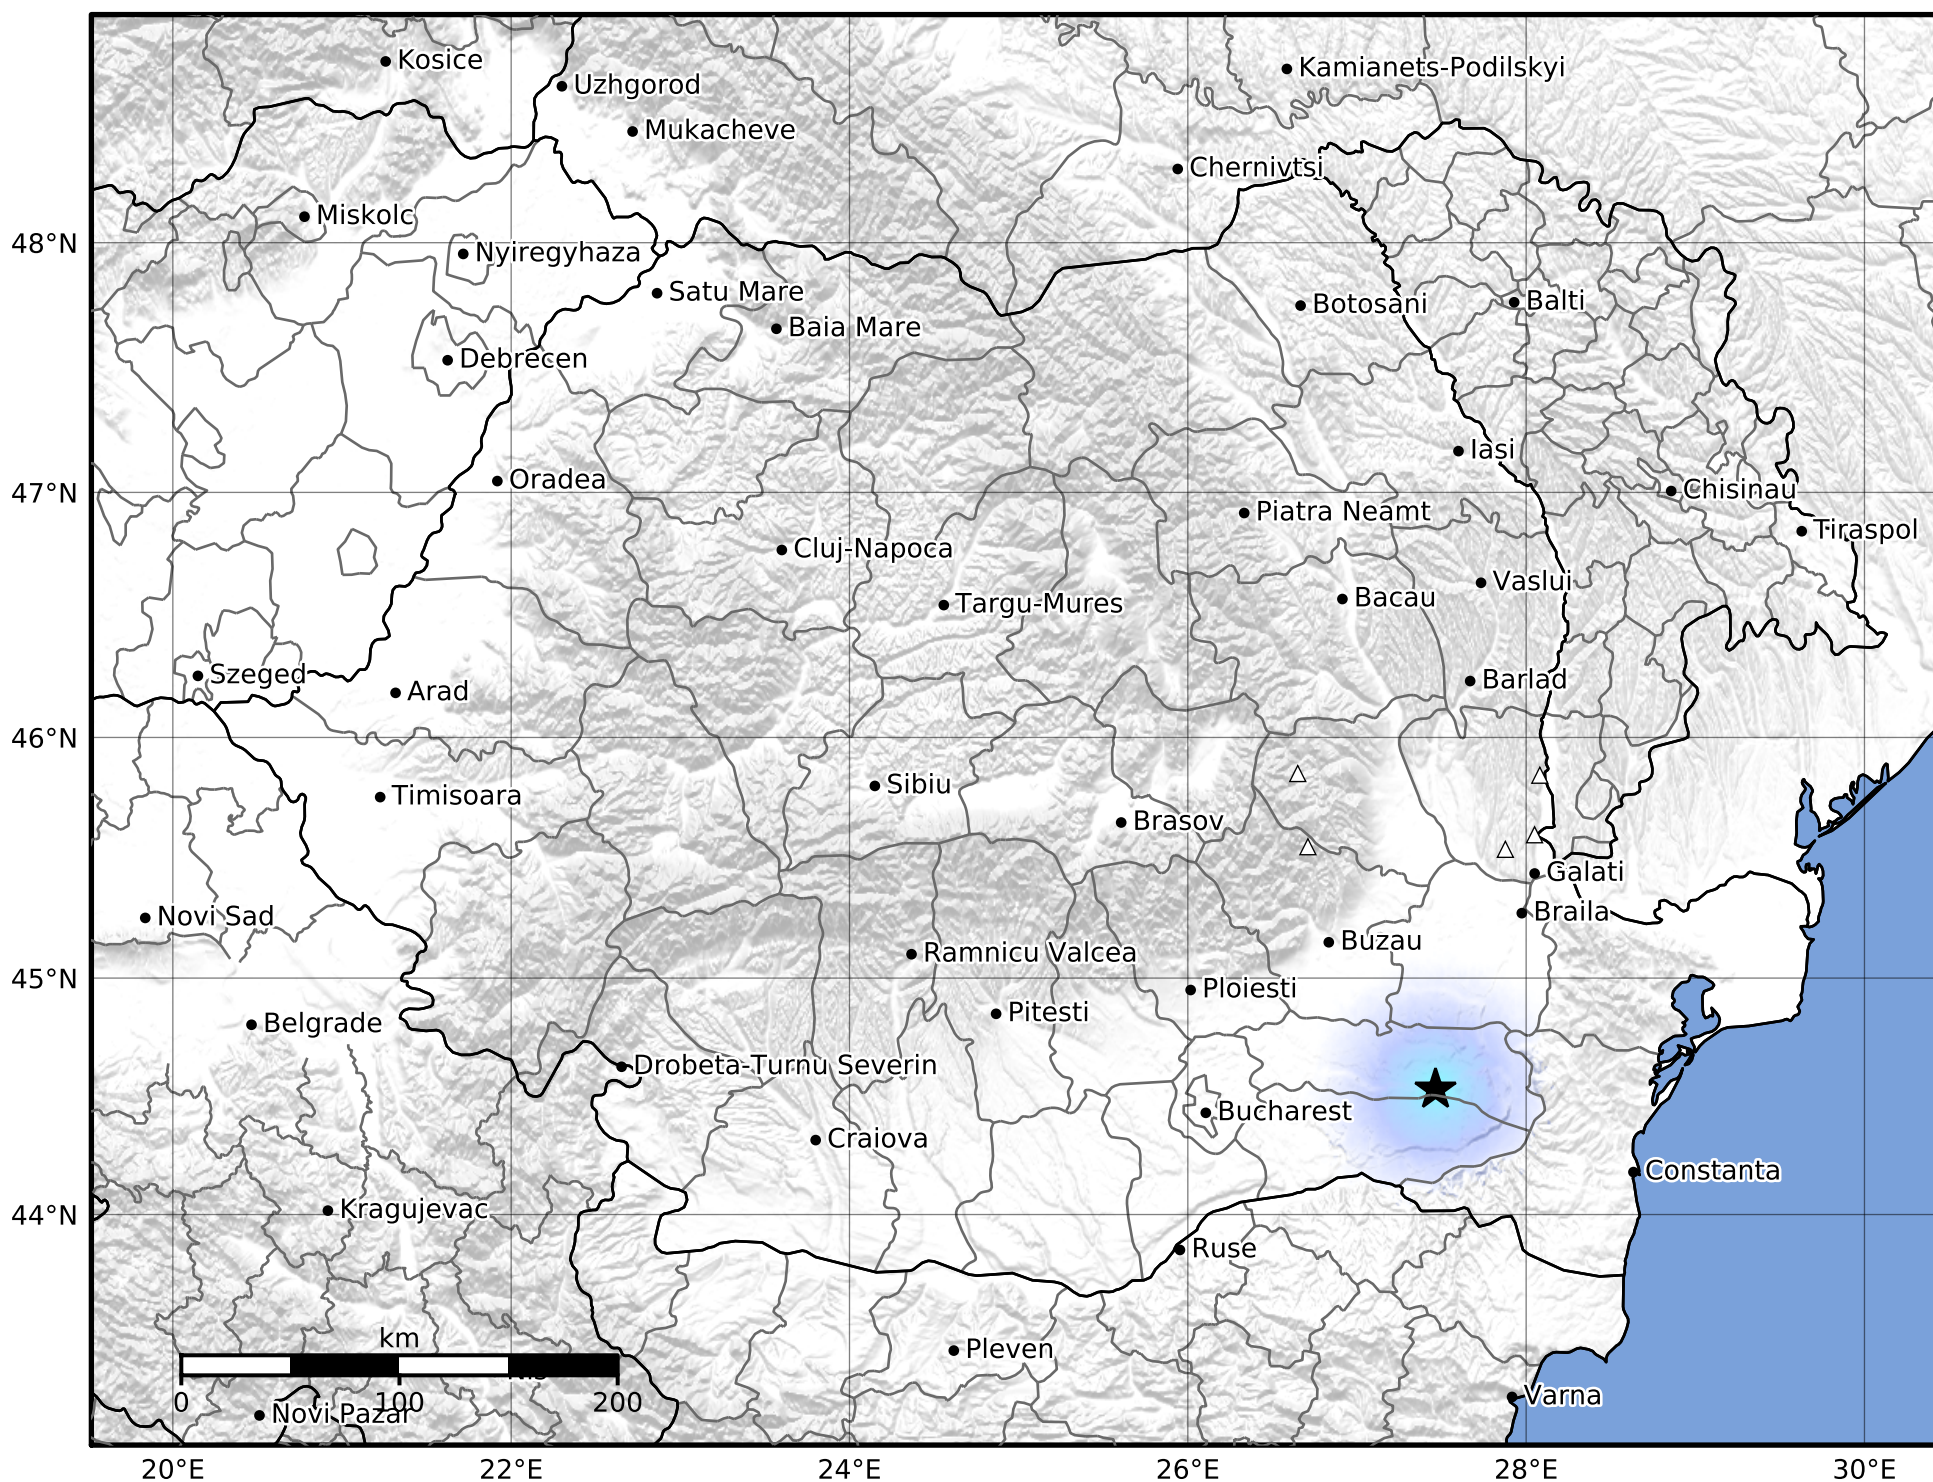

Macroseismic Intensity Map
 INFP ShakeMap: Muntenia - Ialomita
 Jan 20, 2025 22:02:17 UTC M3.4 N44.53 E27.46 Depth: 3.0km
 ID:2025012022021718

SHAKING	Not felt	Weak	Light	Moderate	Strong	Very strong	Severe	Violent	Extreme
DAMAGE	None	None	None	Very light	Light	Moderate	Moderate/heavy	Heavy	Very heavy
PGA(%g)	<0.05	0.3	2.76	6.2	11.5	21.5	40.1	74.7	>139
PGV(cm/s)	<0.02	0.13	1.41	4.65	9.64	20	41.4	85.8	>178
INTENSITY	I	II-III	IV	V	VI	VII	VIII	IX	X+

Scale based on Worden et al. (2012)

Version 1: Processed 2025-01-20T23:00:01Z

△ Seismic Instrument ○ Macroseismic Observation ★ Epicenter