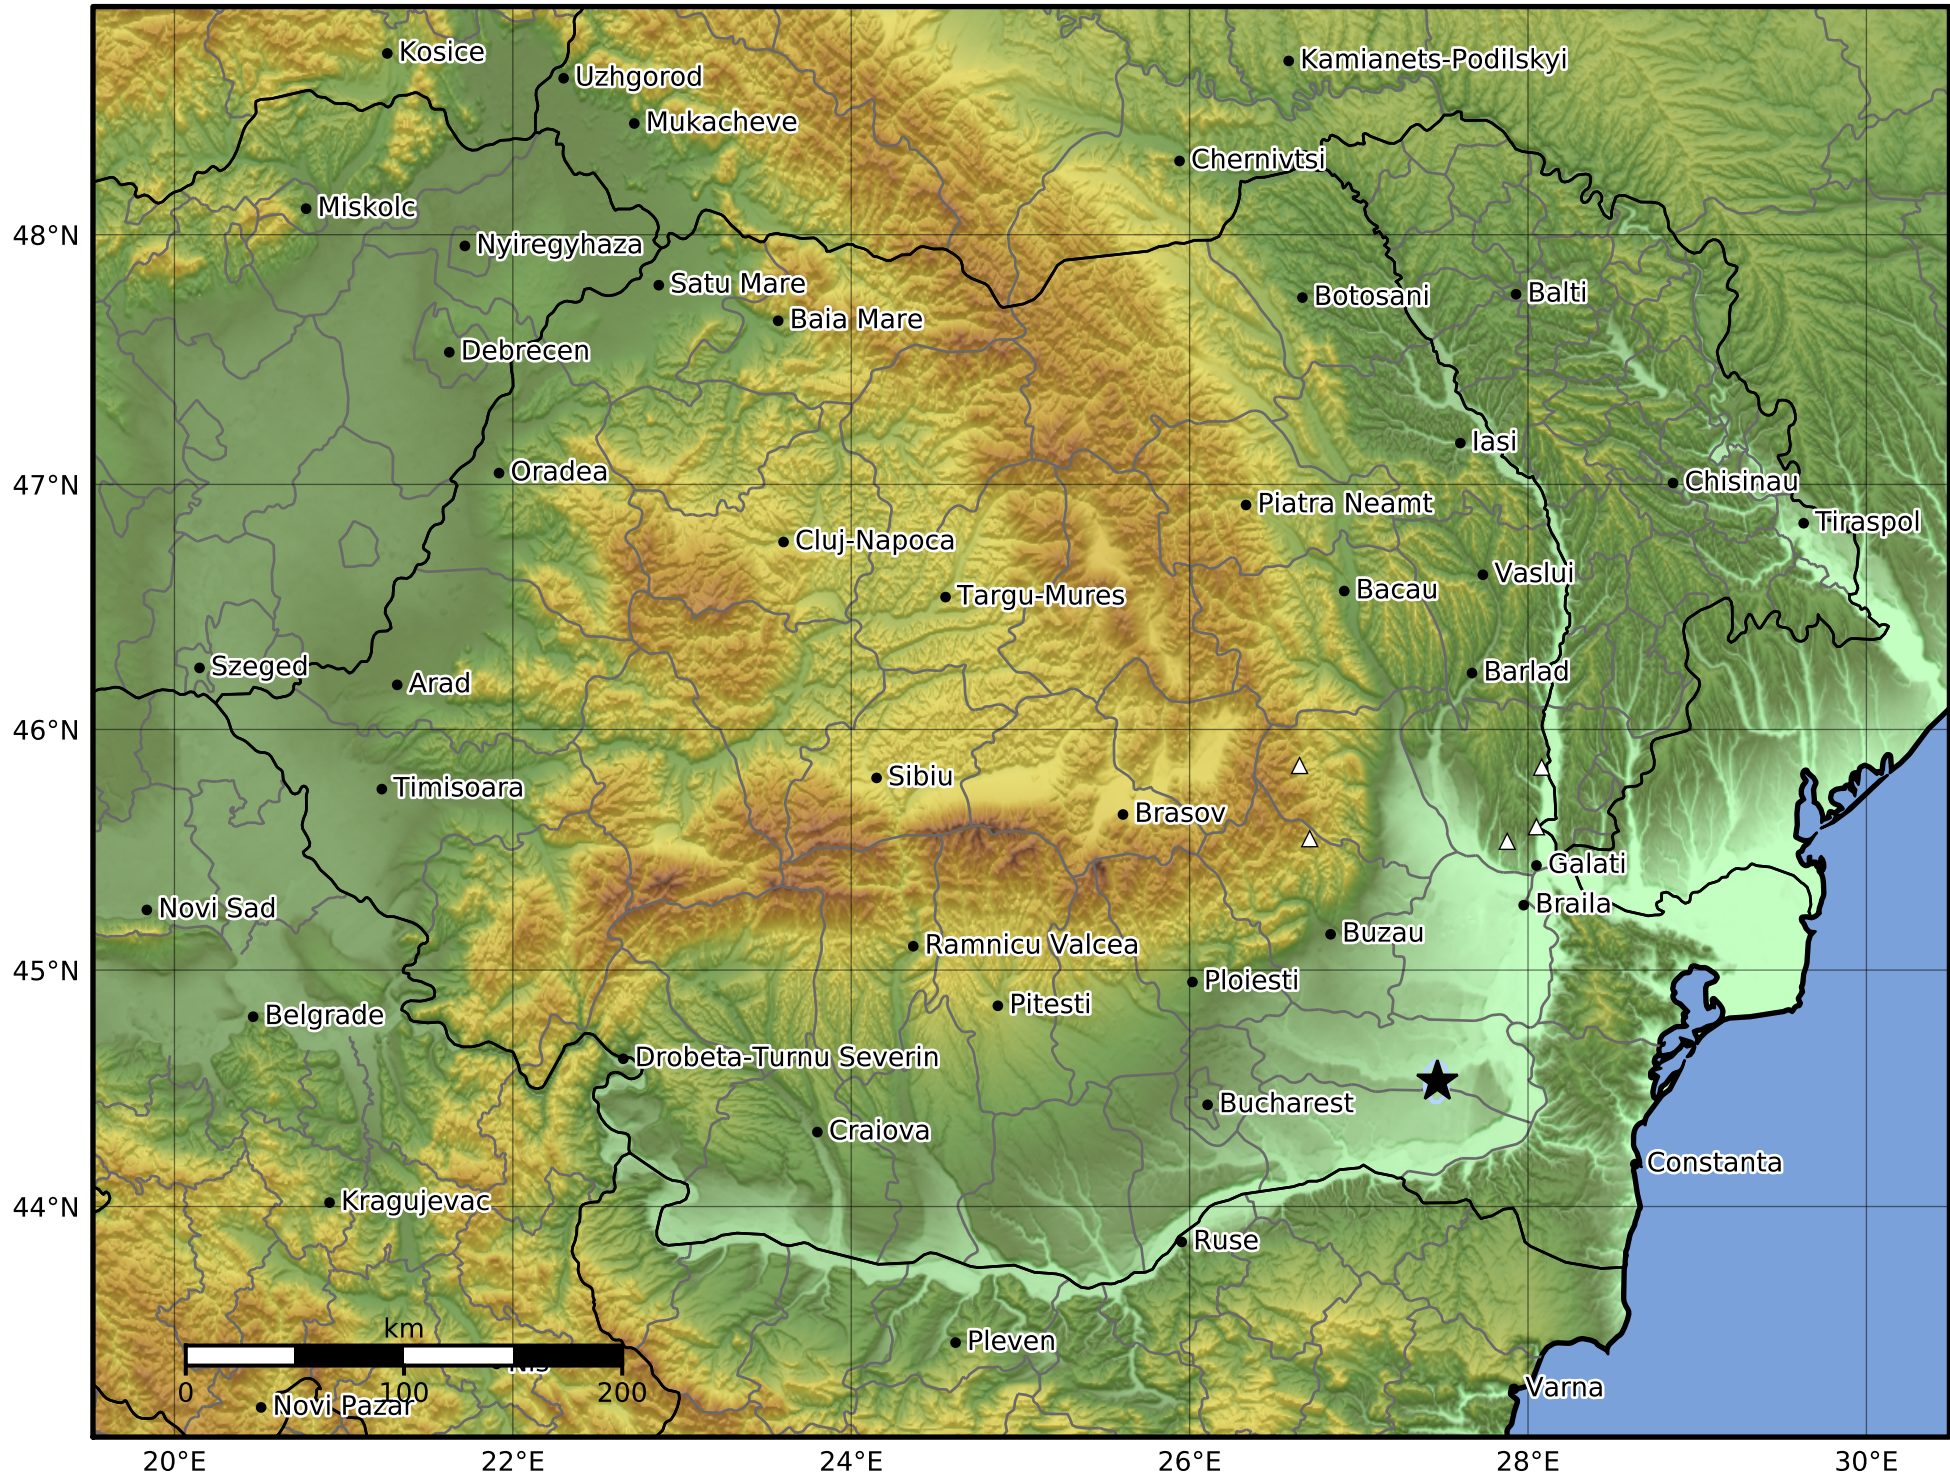

Peak Ground Velocity Map  
 INFP ShakeMap: Muntenia - Ialomita  
 Jan 20, 2025 22:02:17 UTC M3.4 N44.53 E27.46 Depth: 3.0km  
 ID:2025012022021718

Scale based on Worden et al. (2012)

Version 1: Processed 2025-01-20T23:00:01Z

△ Seismic Instrument      ○ Macroseismic Observation      ★ Epicenter