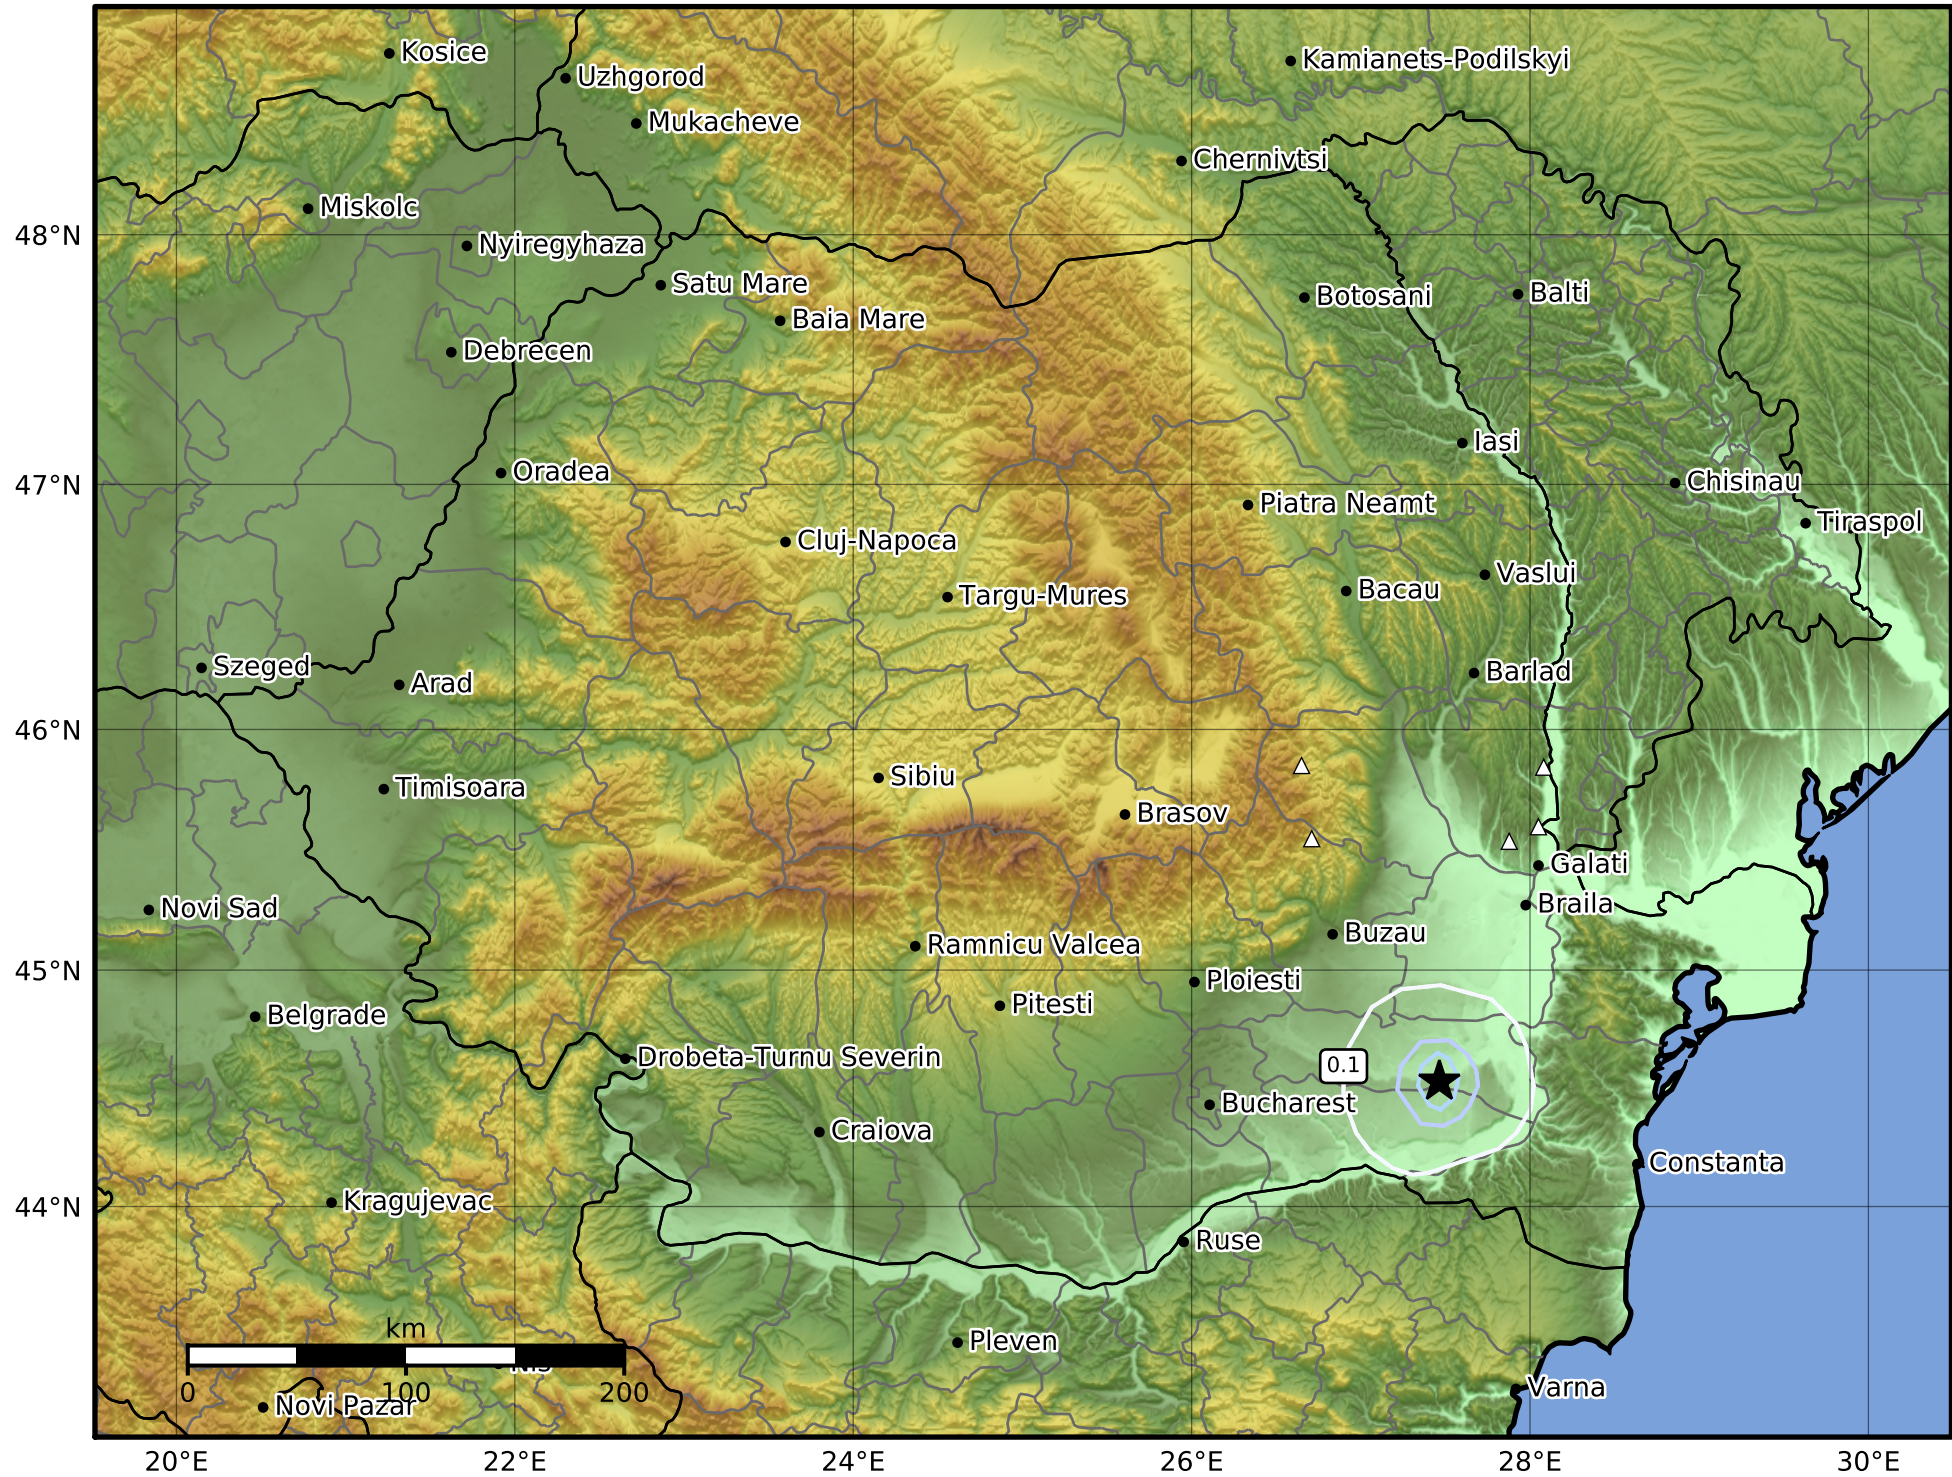

0.3 Second Peak Spectral Acceleration Map
 INFP ShakeMap: Muntenia - Ialomita
 Jan 20, 2025 22:02:17 UTC M3.4 N44.53 E27.46 Depth: 3.0km
 ID:2025012022021718

Scale based on Worden et al. (2012)

Version 1: Processed 2025-01-20T23:00:01Z

△ Seismic Instrument ○ Macroseismic Observation ★ Epicenter