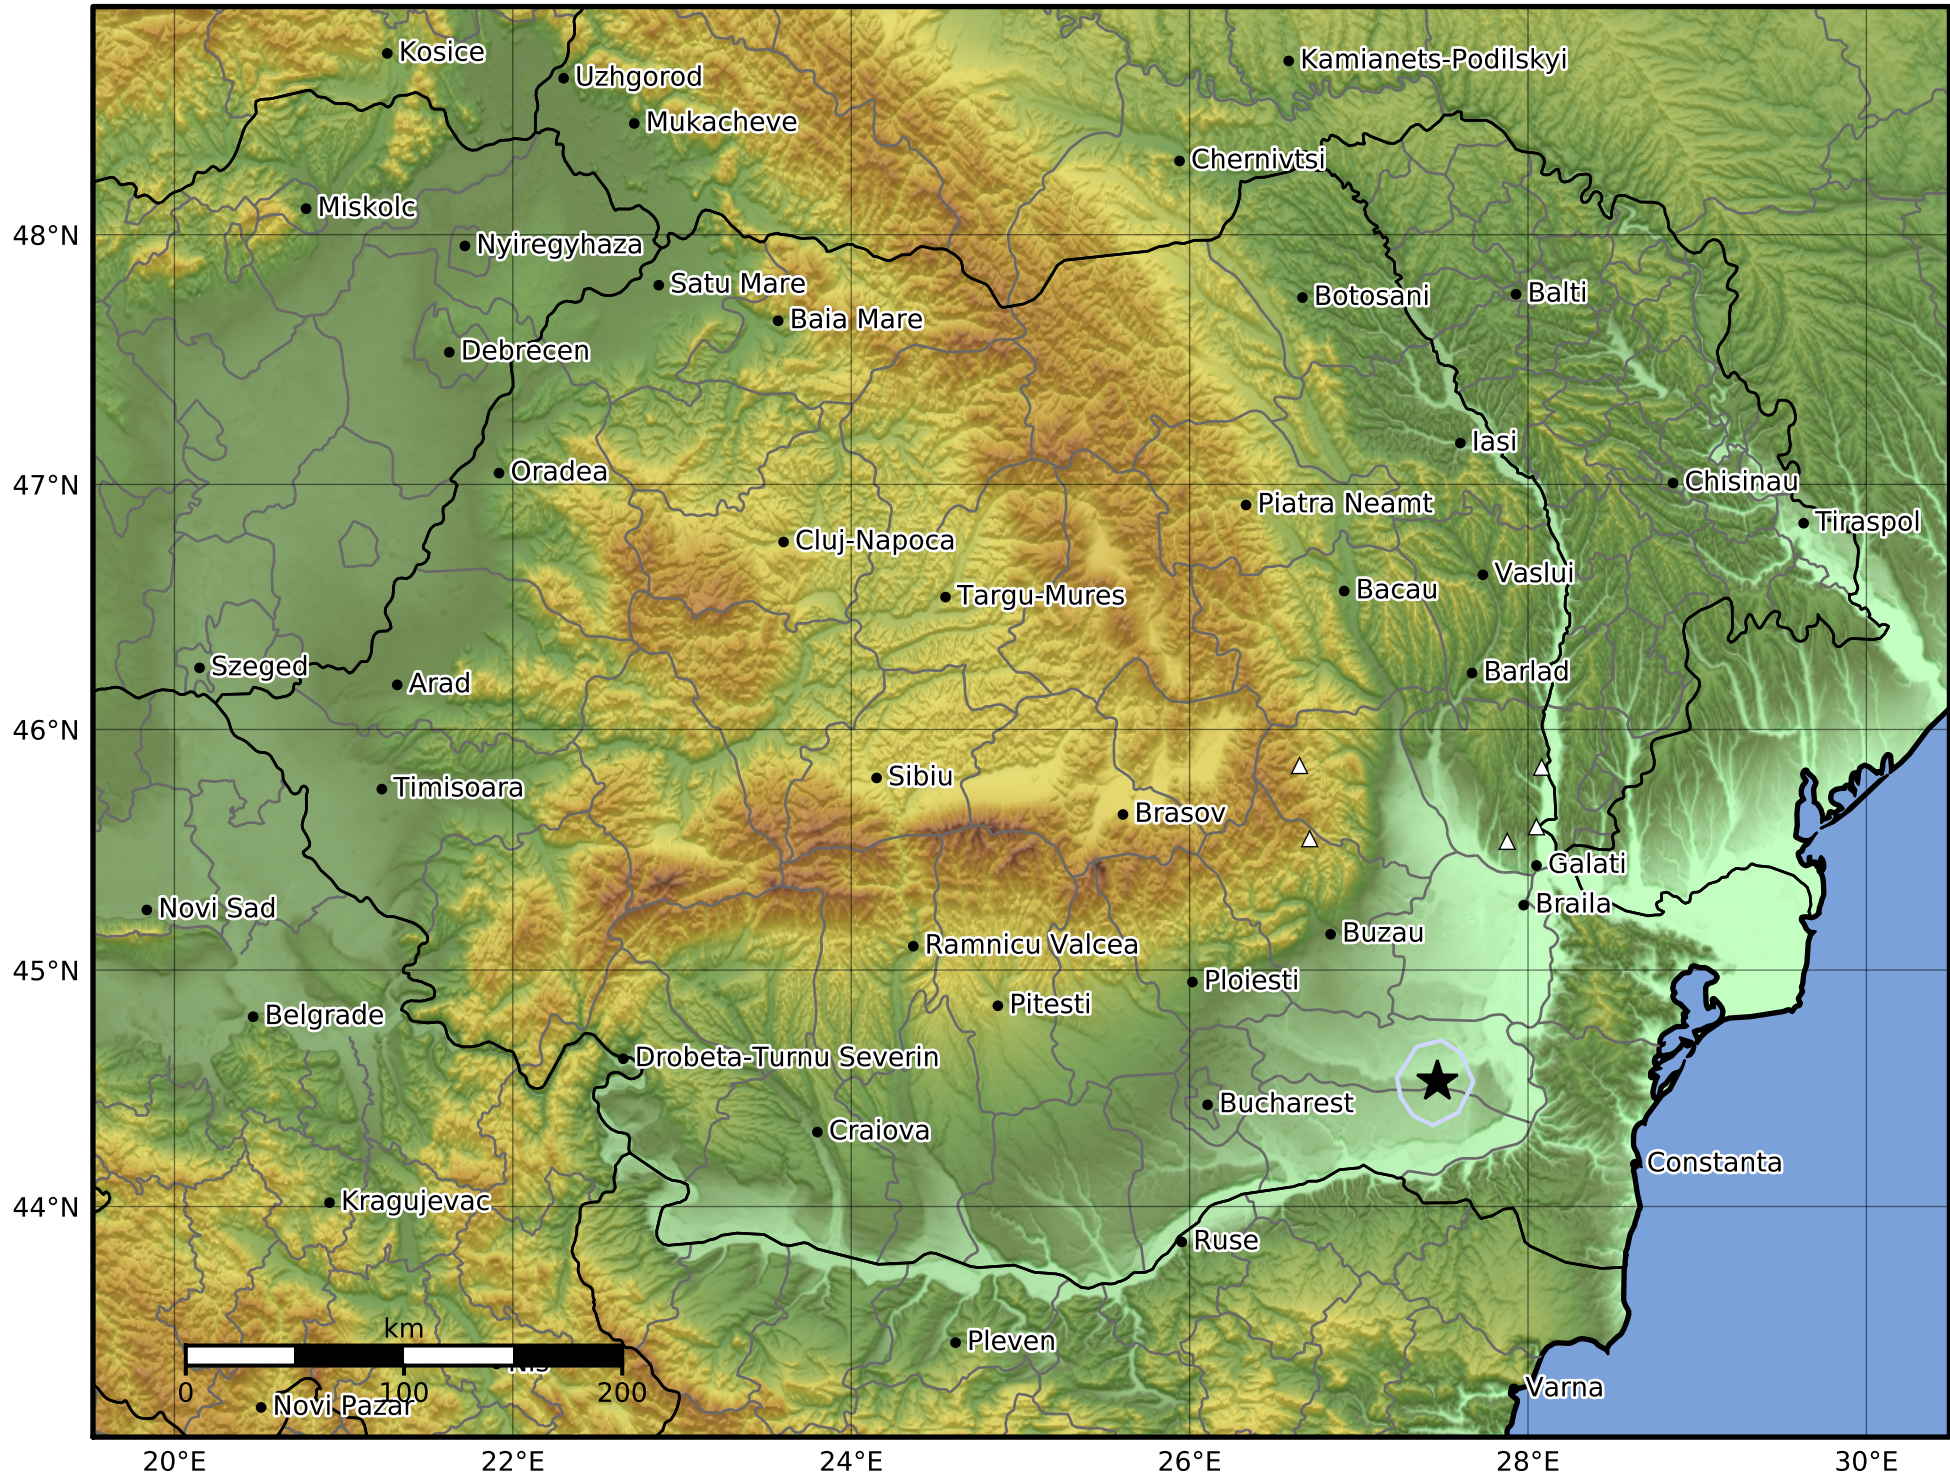

1.0 Second Peak Spectral Acceleration Map
 INFP ShakeMap: Muntenia - Ialomita
 Jan 20, 2025 22:02:17 UTC M3.4 N44.53 E27.46 Depth: 3.0km
 ID:2025012022021718

Scale based on Worden et al. (2012)

Version 1: Processed 2025-01-20T23:00:01Z

△ Seismic Instrument ○ Macroseismic Observation ★ Epicenter