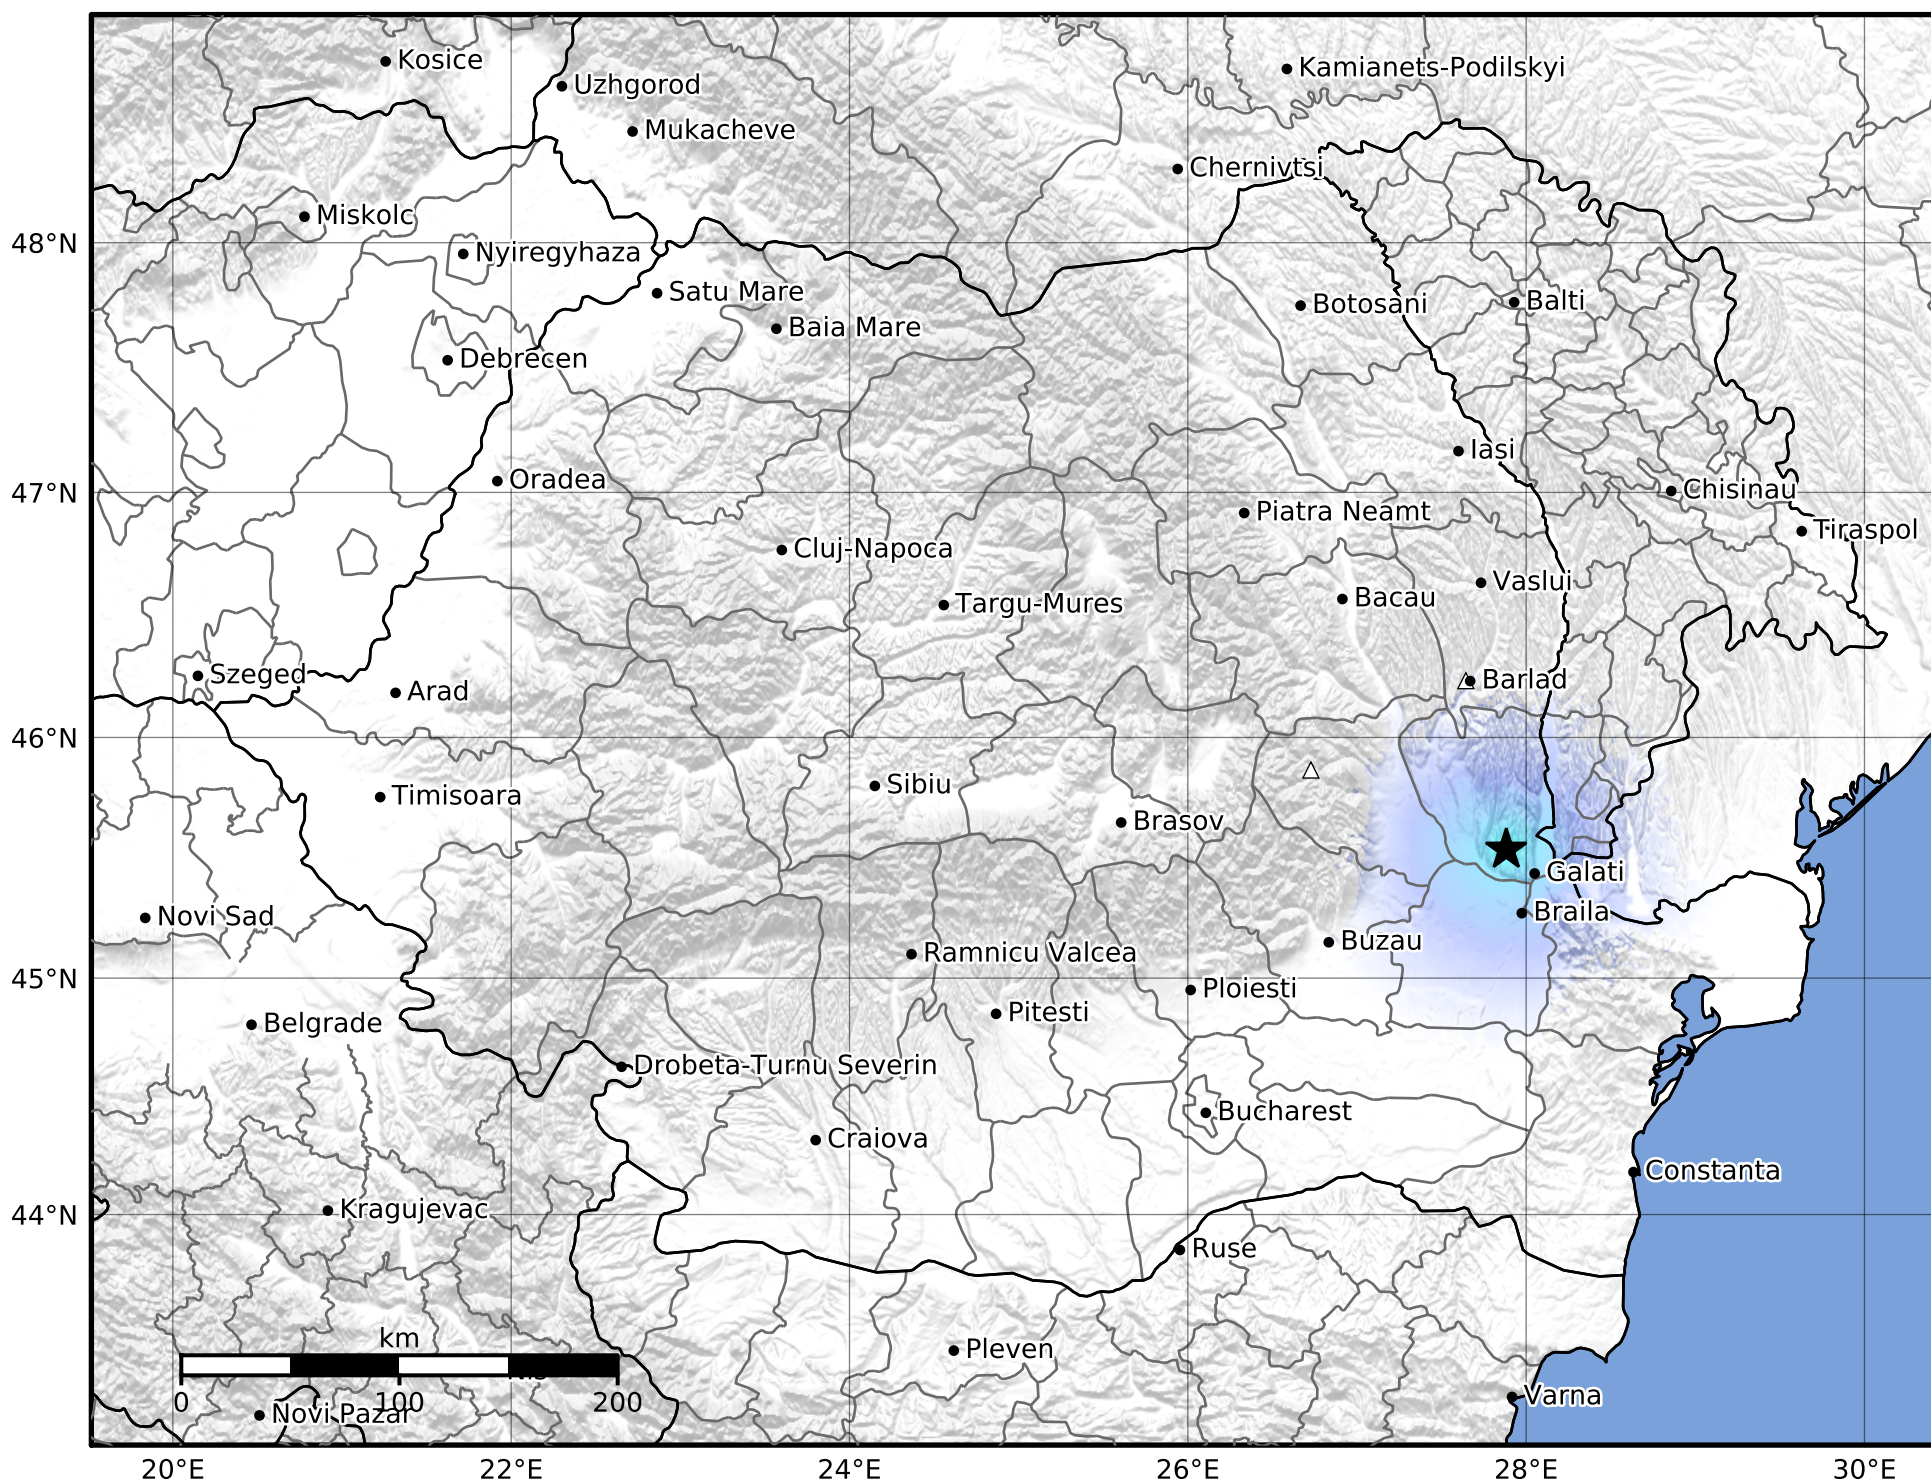

Macroseismic Intensity Map
 INFP ShakeMap: Moldova - Galati
 Jan 22, 2025 13:37:28 UTC M3.7 N45.54 E27.88 Depth: 4.0km
 ID:2025012213372856

SHAKING	Not felt	Weak	Light	Moderate	Strong	Very strong	Severe	Violent	Extreme
DAMAGE	None	None	None	Very light	Light	Moderate	Moderate/heavy	Heavy	Very heavy
PGA(%g)	<0.05	0.3	2.76	6.2	11.5	21.5	40.1	74.7	>139
PGV(cm/s)	<0.02	0.13	1.41	4.65	9.64	20	41.4	85.8	>178
INTENSITY	I	II-III	IV	V	VI	VII	VIII	IX	X+

Scale based on Worden et al. (2012)

Version 1: Processed 2025-01-22T14:16:38Z

△ Seismic Instrument

○ Macroseismic Observation

★ Epicenter