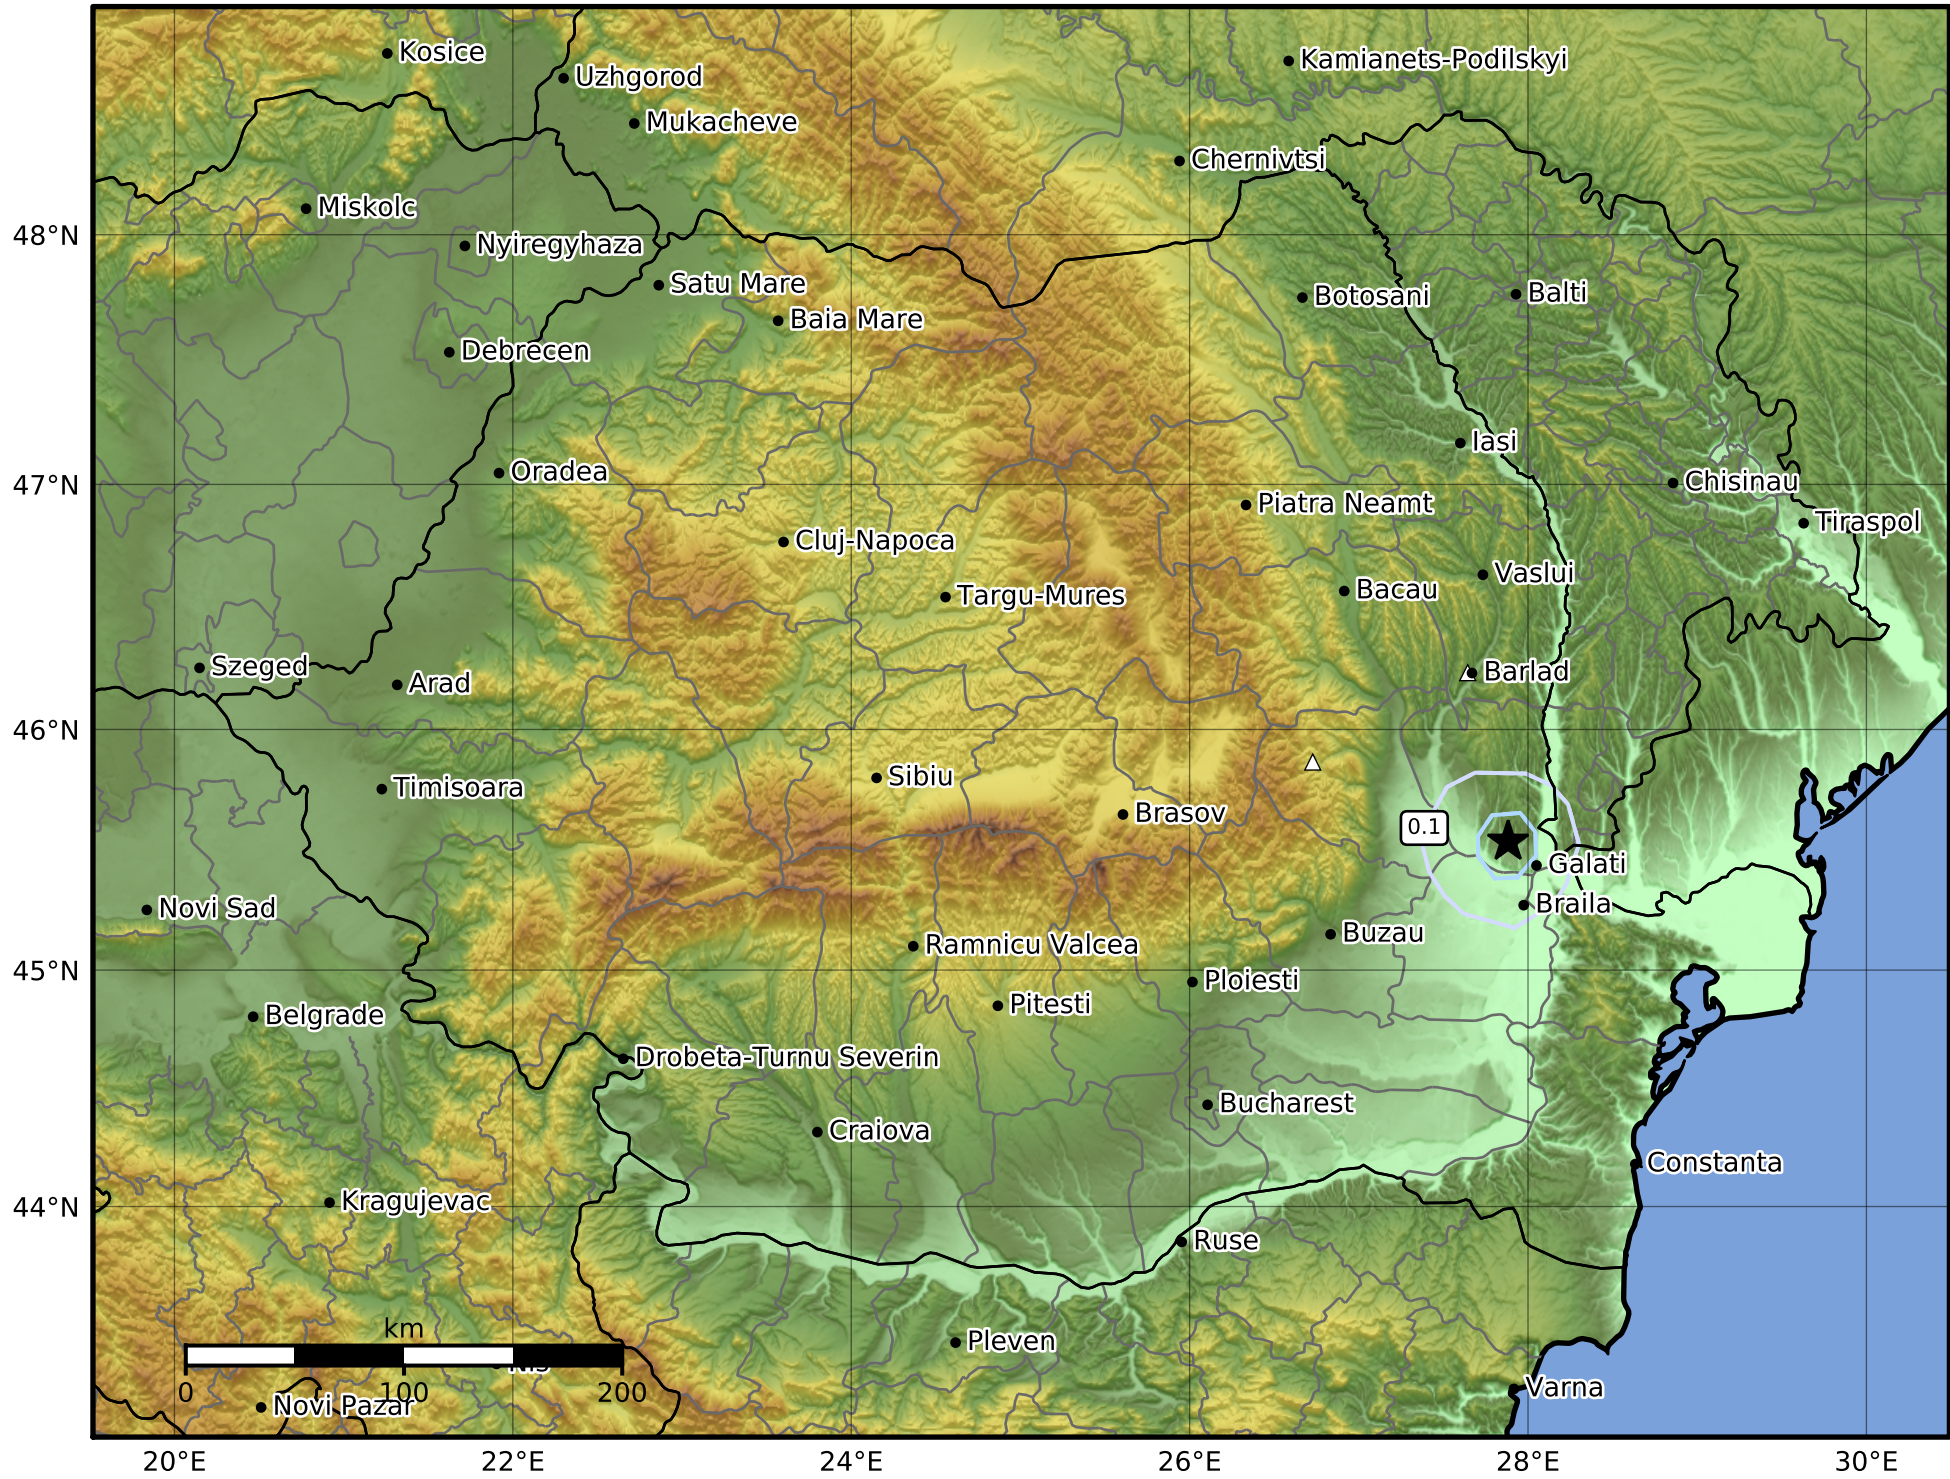

Peak Ground Acceleration Map
 INFP ShakeMap: Moldova - Galati
 Jan 22, 2025 13:37:28 UTC M3.7 N45.54 E27.88 Depth: 4.0km
 ID:2025012213372856

PGA (%g)	0.1	0.3	0.5	0.7	1	3	5	7	10	30	50	70
----------	-----	-----	-----	-----	---	---	---	---	----	----	----	----

Scale based on Worden et al. (2012)

Version 1: Processed 2025-01-22T14:16:38Z

△ Seismic Instrument ○ Macroseismic Observation ★ Epicenter