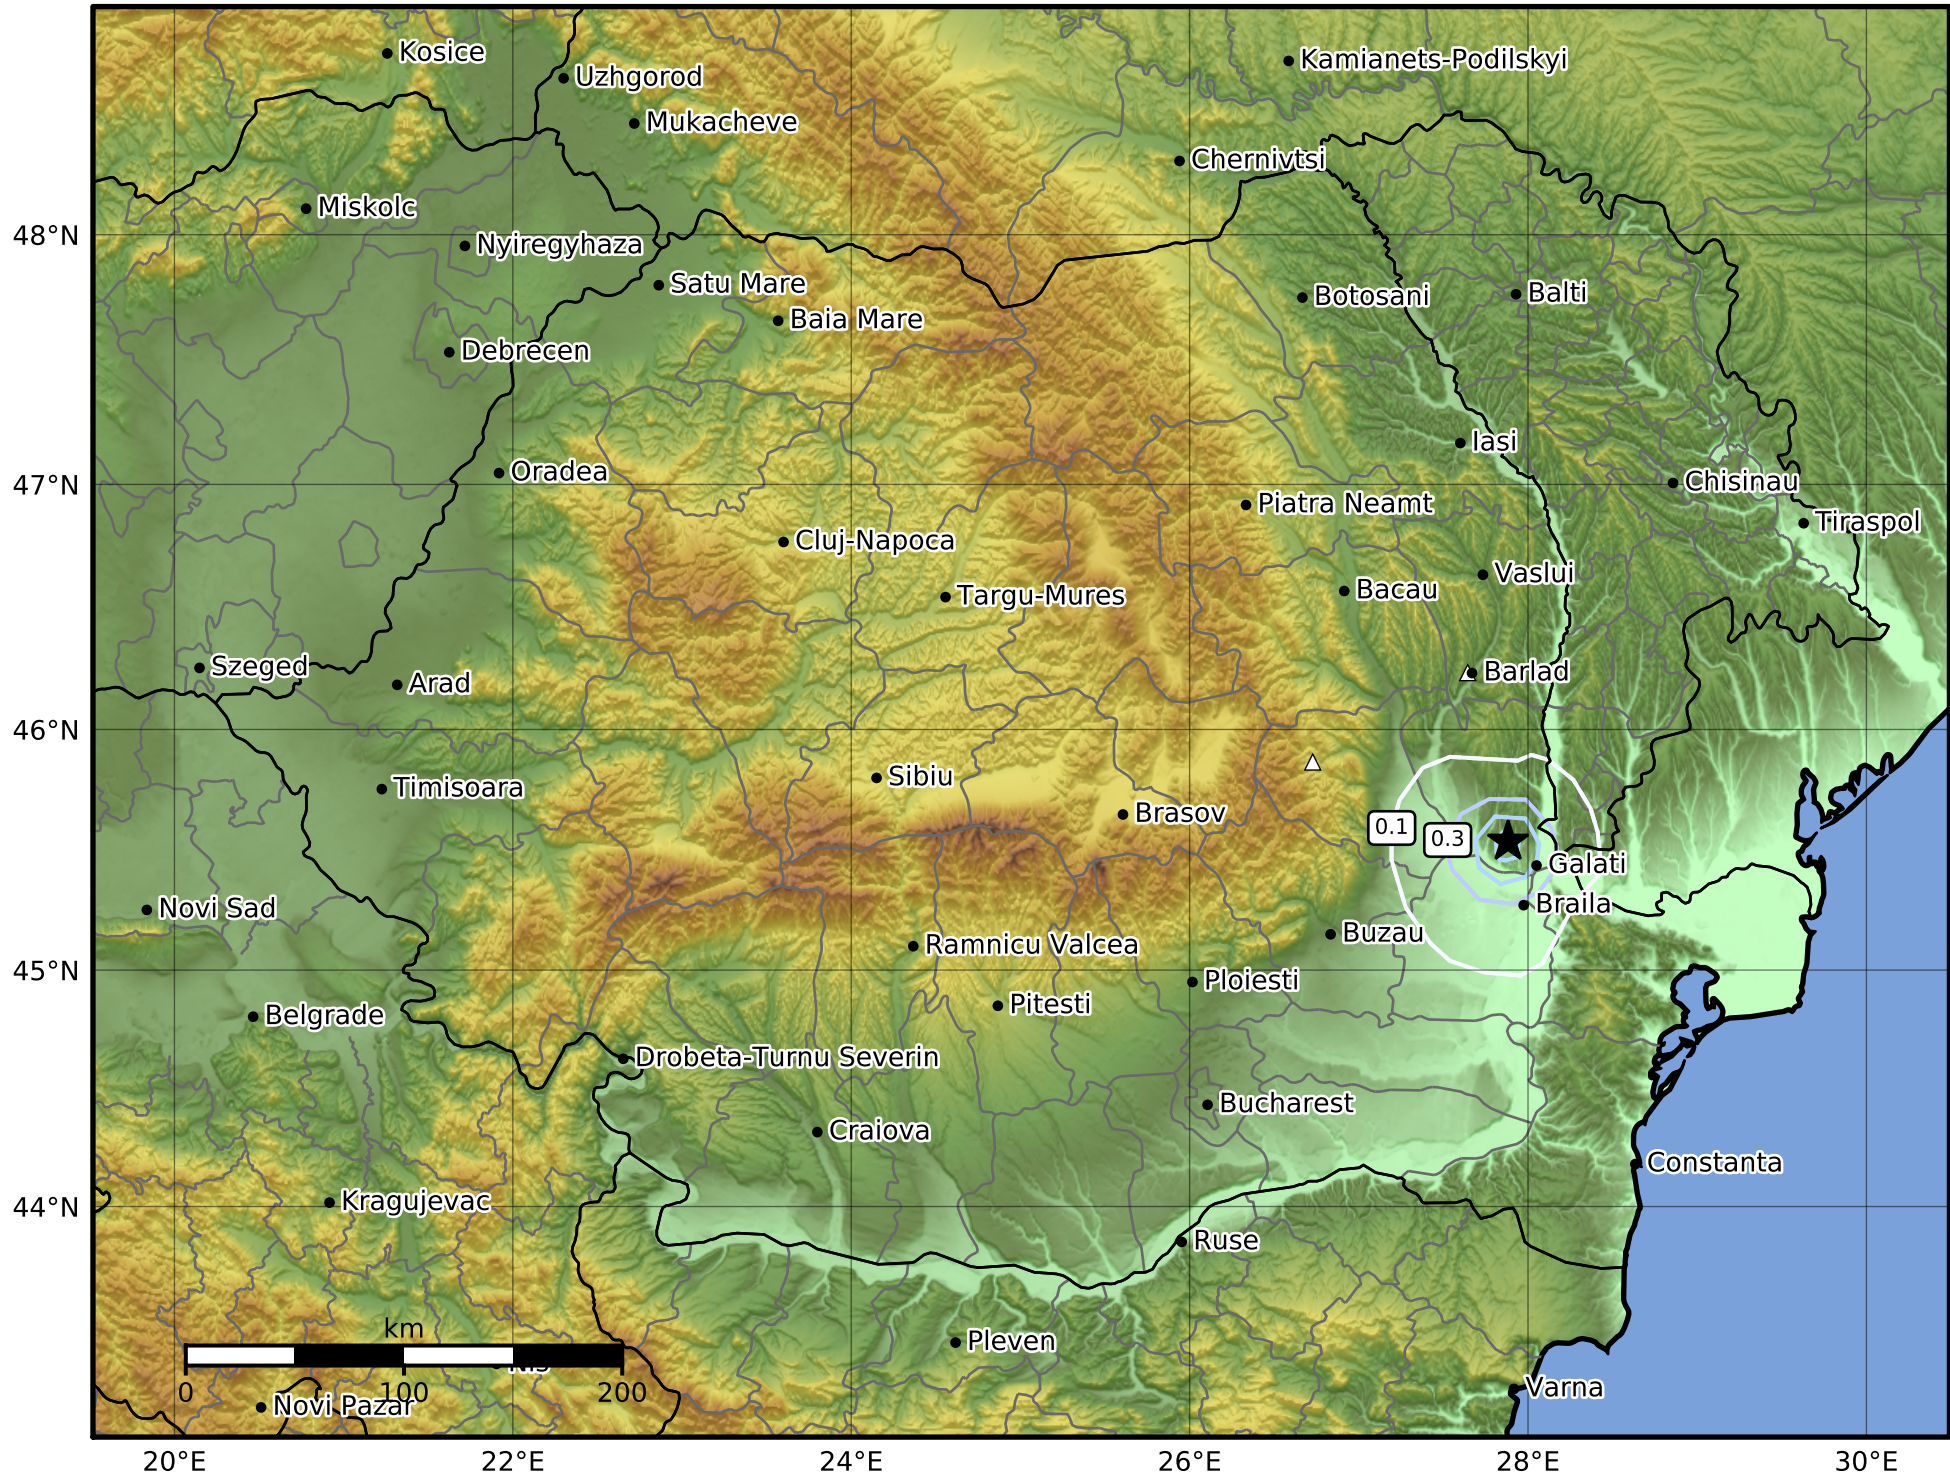

0.3 Second Peak Spectral Acceleration Map
 INFP ShakeMap: Moldova - Galati
 Jan 22, 2025 13:37:28 UTC M3.7 N45.54 E27.88 Depth: 4.0km
 ID:2025012213372856

| SA(0.3) (%g) | 0.1 | 0.3 | 0.5 | 0.7 | 1 | 3 | 5 | 7 | 10 | 30 | 50 | 70 |
|--------------|-----|-----|-----|-----|---|---|---|---|----|----|----|----|
|--------------|-----|-----|-----|-----|---|---|---|---|----|----|----|----|

Scale based on Worden et al. (2012)

Version 1: Processed 2025-01-22T14:16:38Z

△ Seismic Instrument ○ Macroseismic Observation ★ Epicenter