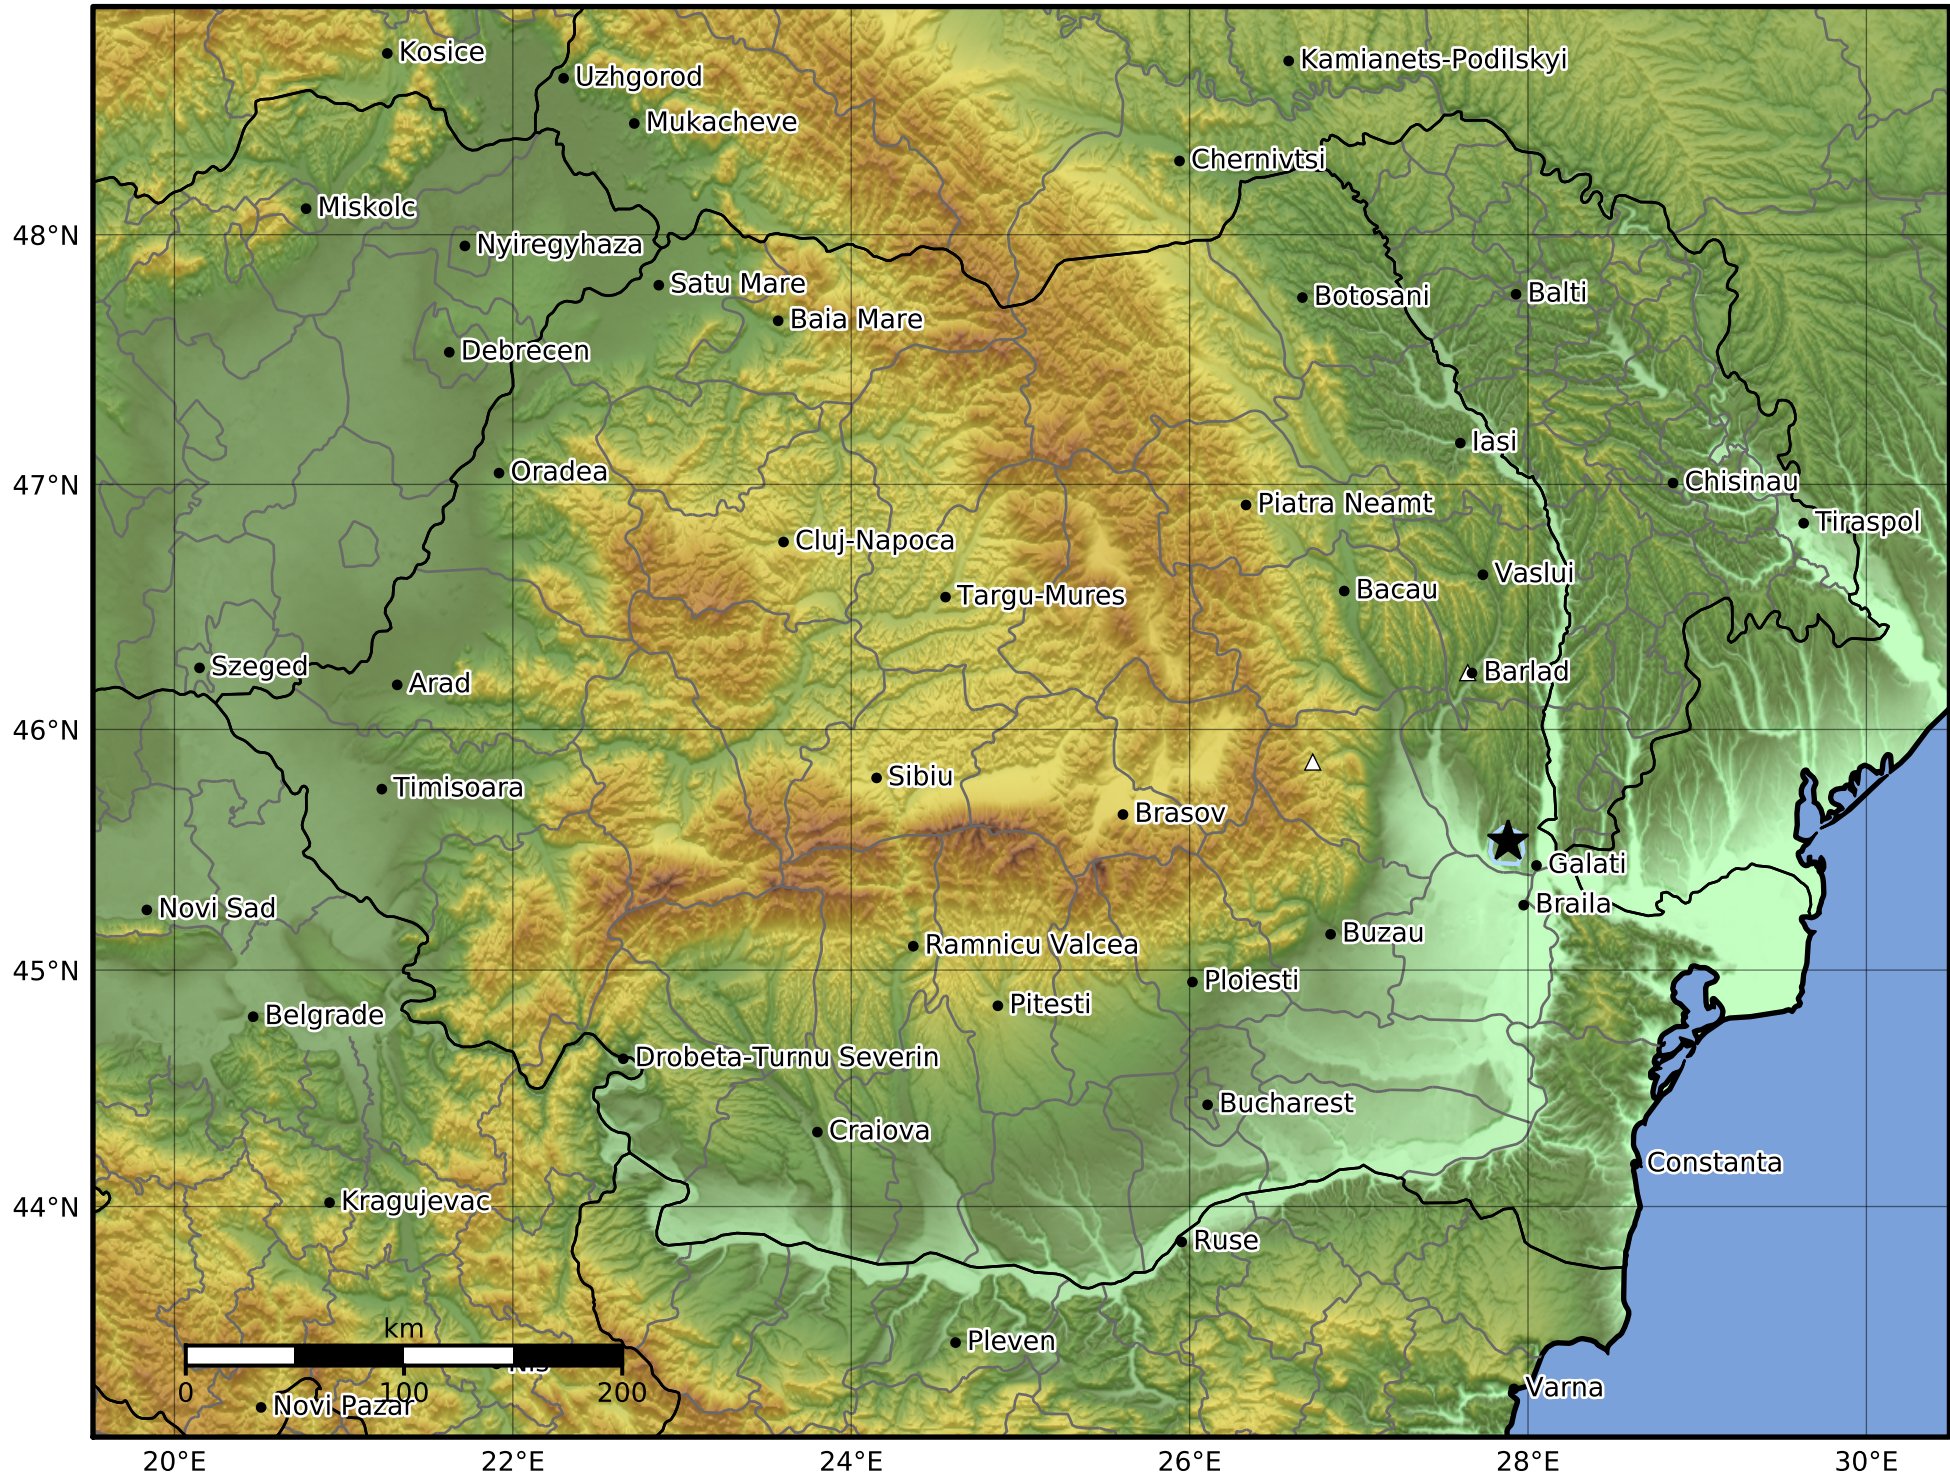

1.0 Second Peak Spectral Acceleration Map
 INFP ShakeMap: Moldova - Galati
 Jan 22, 2025 13:37:28 UTC M3.7 N45.54 E27.88 Depth: 4.0km
 ID:2025012213372856

Scale based on Worden et al. (2012)

Version 1: Processed 2025-01-22T14:16:38Z

△ Seismic Instrument ○ Macroseismic Observation ★ Epicenter