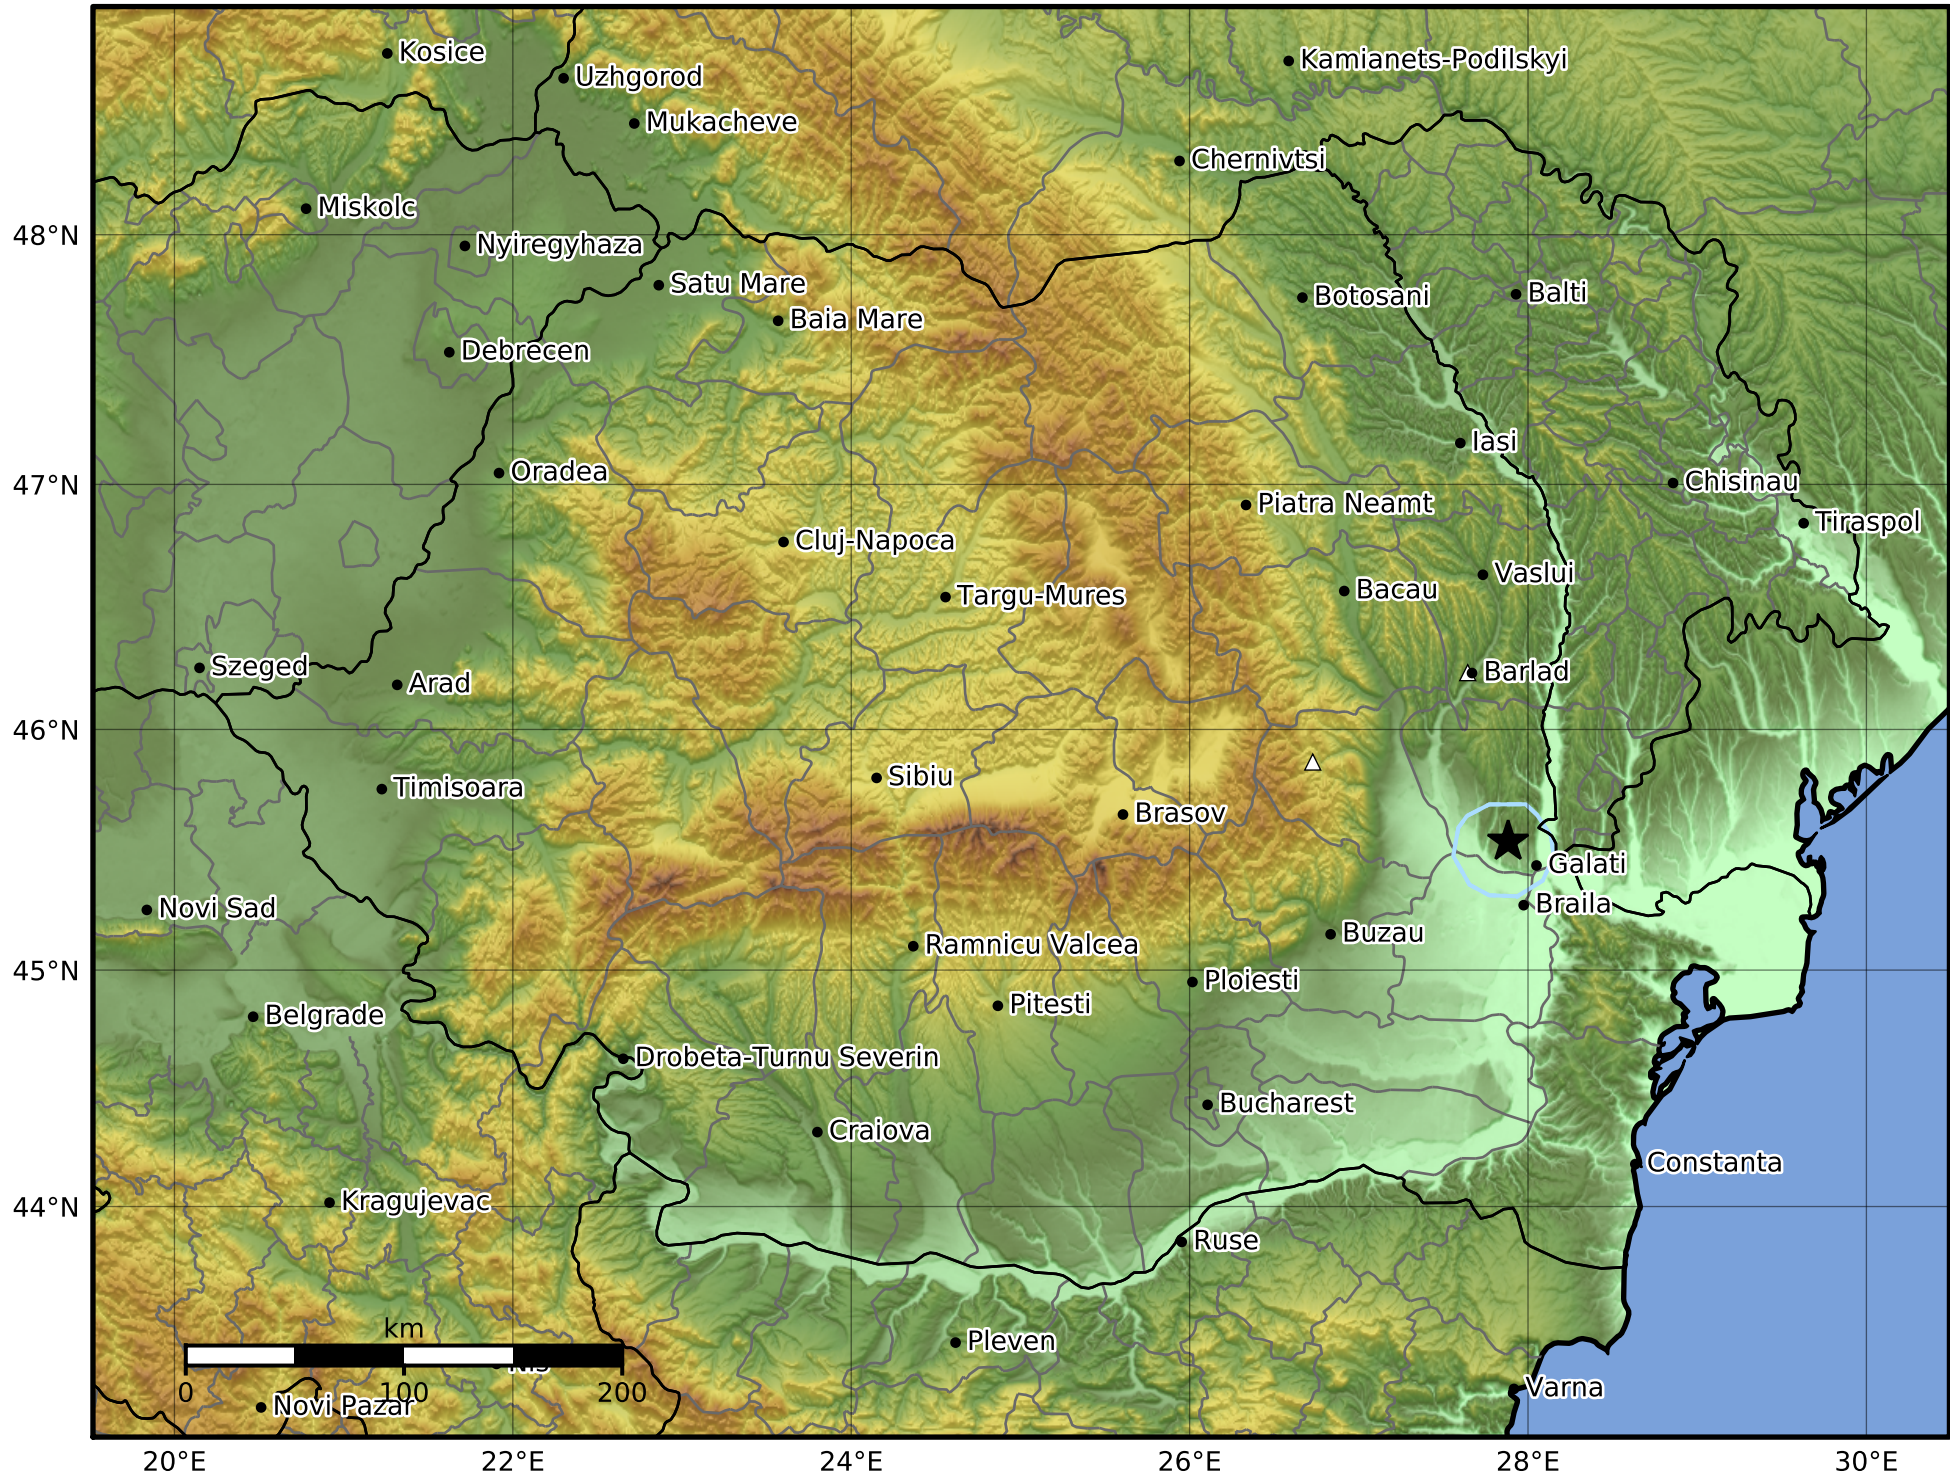

3.0 Second Peak Spectral Acceleration Map
 INFP ShakeMap: Moldova - Galati
 Jan 22, 2025 13:37:28 UTC M3.7 N45.54 E27.88 Depth: 4.0km
 ID:2025012213372856

Scale based on Worden et al. (2012)

Version 1: Processed 2025-01-22T14:16:38Z

△ Seismic Instrument ○ Macroseismic Observation ★ Epicenter