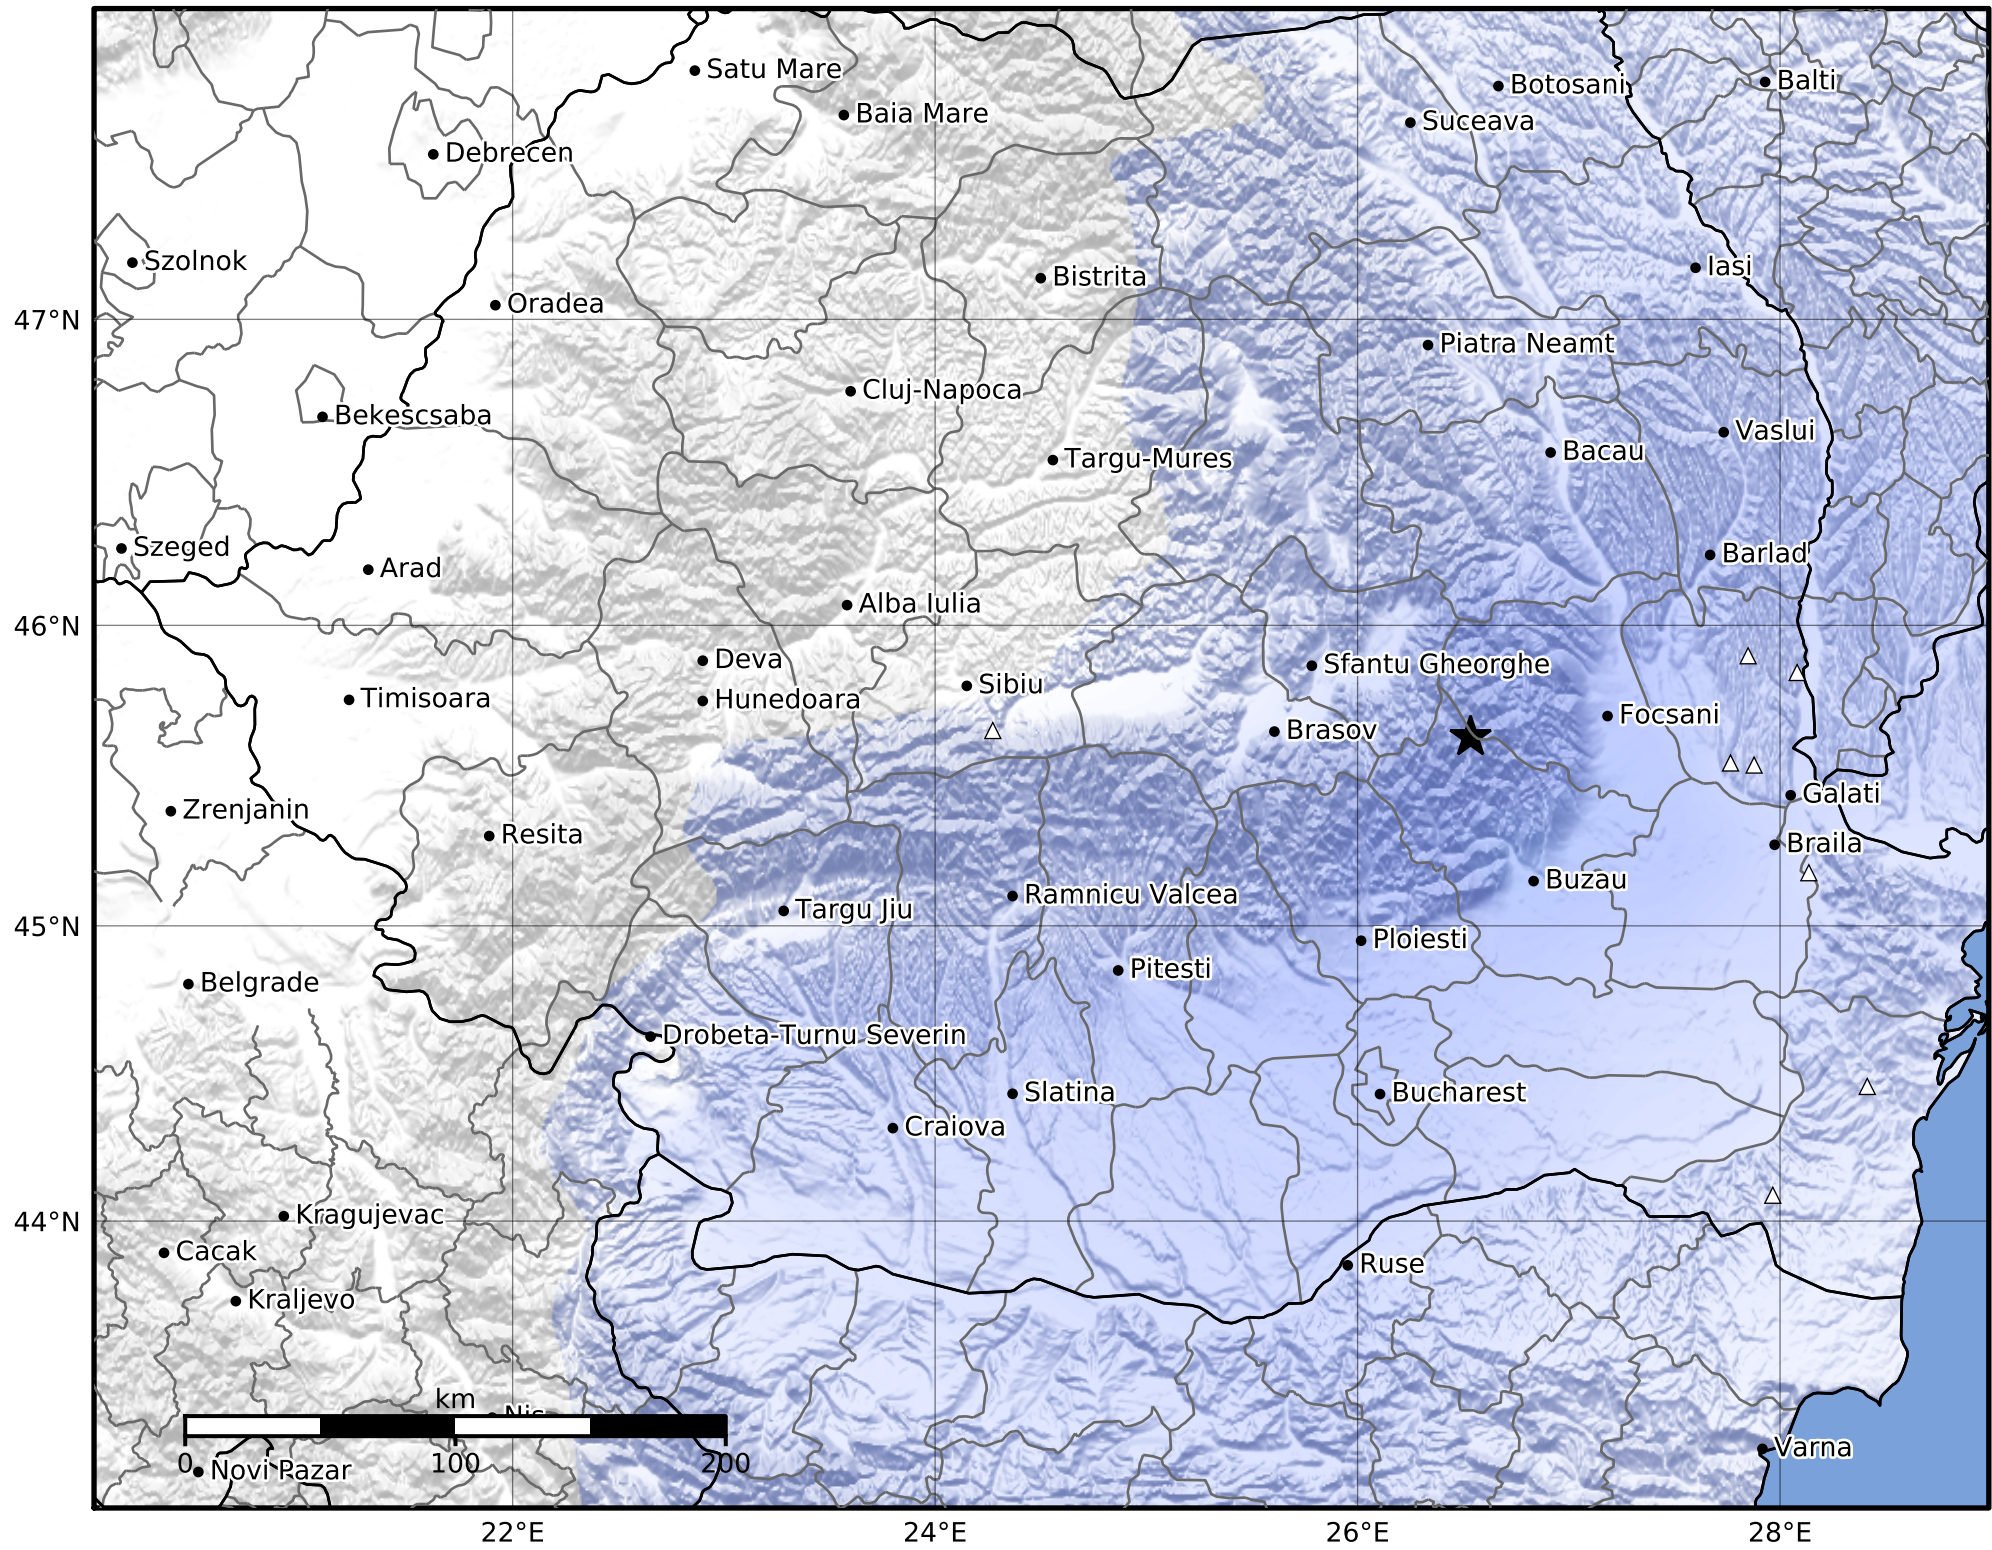

Macroseismic Intensity Map
 INFP ShakeMap: Zona seismică Vrancea - Buzău
 Jan 28, 2025 14:13:53 UTC M3.6 N45.63 E26.53 Depth: 133.0km
 ID:2025012814135345

SHAKING	Not felt	Weak	Light	Moderate	Strong	Very strong	Severe	Violent	Extreme
DAMAGE	None	None	None	Very light	Light	Moderate	Moderate/heavy	Heavy	Very heavy
PGA(%g)	<0.05	0.3	2.76	6.2	11.5	21.5	40.1	74.7	>139
PGV(cm/s)	<0.02	0.13	1.41	4.65	9.64	20	41.4	85.8	>178
INTENSITY	I	II-III	IV	V	VI	VII	VIII	IX	X+

Scale based on Worden et al. (2012)

Version 1: Processed 2025-01-28T14:58:52Z

△ Seismic Instrument ○ Macroseismic Observation ★ Epicenter