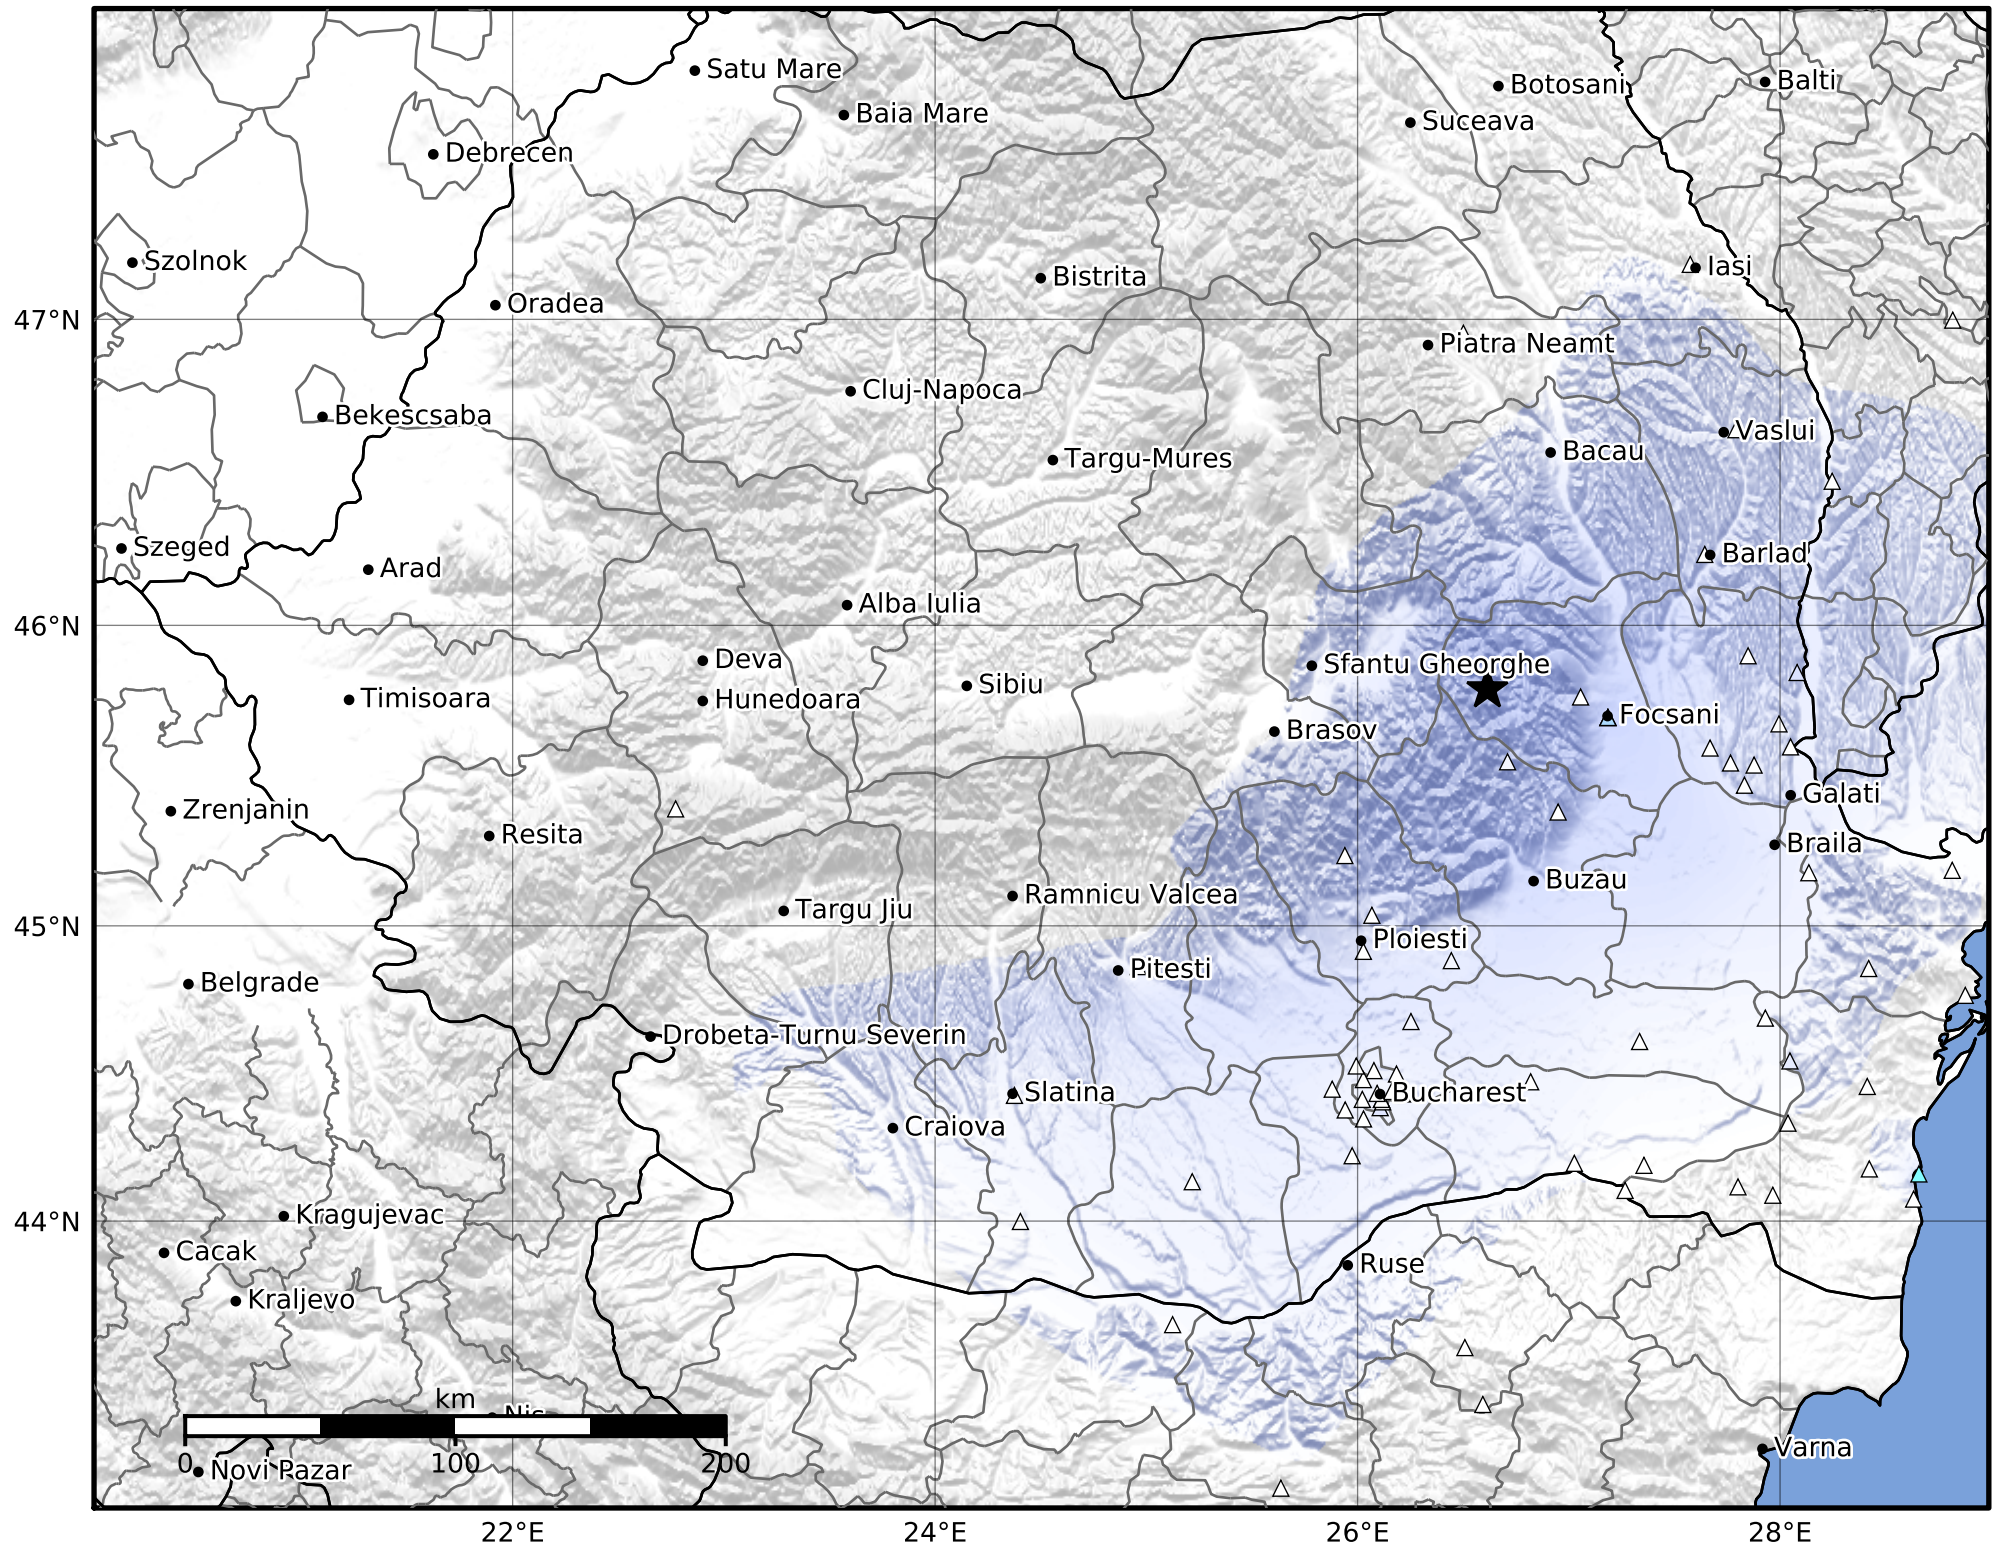

Macroseismic Intensity Map
 INFP ShakeMap: Zona seismică Vrancea - Vrancea
 Feb 04, 2025 16:06:14 UTC M4.2 N45.79 E26.61 Depth: 79.0km
 ID:2025020416061476

SHAKING	Not felt	Weak	Light	Moderate	Strong	Very strong	Severe	Violent	Extreme
DAMAGE	None	None	None	Very light	Light	Moderate	Moderate/heavy	Heavy	Very heavy
PGA(%g)	<0.05	0.3	2.76	6.2	11.5	21.5	40.1	74.7	>139
PGV(cm/s)	<0.02	0.13	1.41	4.65	9.64	20	41.4	85.8	>178
INTENSITY	I	II-III	IV	V	VI	VII	VIII	IX	X+

Scale based on Worden et al. (2012)

Version 1: Processed 2025-02-04T16:47:09Z

△ Seismic Instrument ○ Macroseismic Observation ★ Epicenter