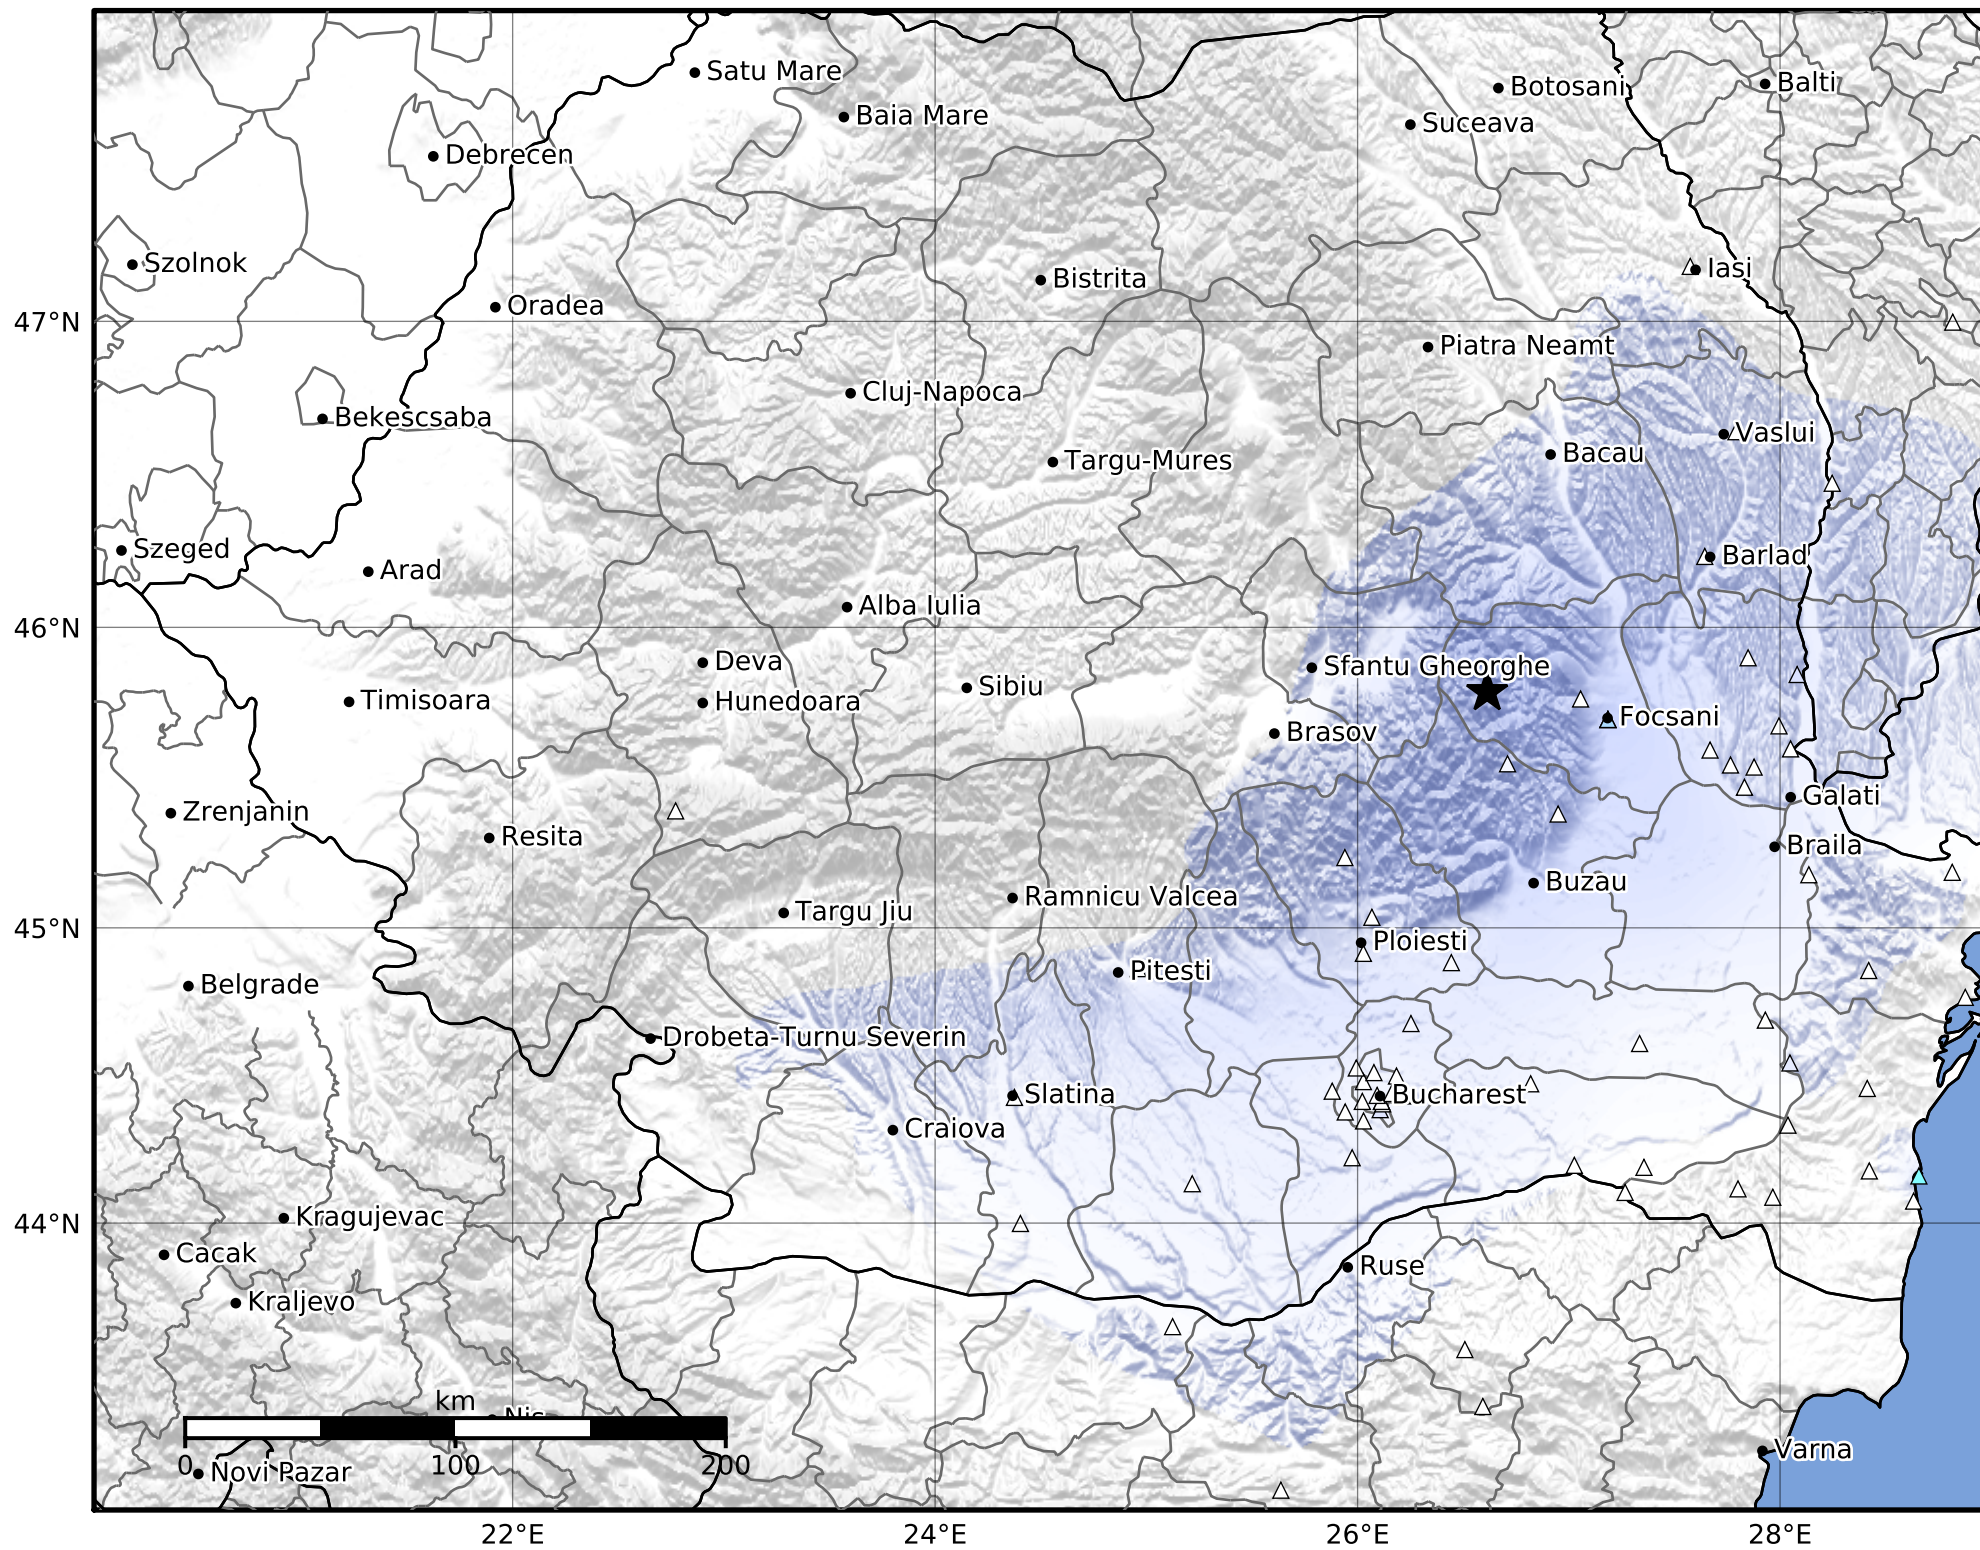

Macroseismic Intensity Map
 INFP ShakeMap: Zona seismică Vrancea - Vrancea
 Feb 04, 2025 16:06:14 UTC M4.2 N45.79 E26.61 Depth: 79.0km
 ID:2025020416061477

SHAKING	Not felt	Weak	Light	Moderate	Strong	Very strong	Severe	Violent	Extreme
DAMAGE	None	None	None	Very light	Light	Moderate	Moderate/heavy	Heavy	Very heavy
PGA(%g)	<0.05	0.3	2.76	6.2	11.5	21.5	40.1	74.7	>139
PGV(cm/s)	<0.02	0.13	1.41	4.65	9.64	20	41.4	85.8	>178
INTENSITY	I	II-III	IV	V	VI	VII	VIII	IX	X+

Scale based on Worden et al. (2012)

Version 1: Processed 2025-02-04T17:38:11Z

△ Seismic Instrument ○ Macroseismic Observation ★ Epicenter