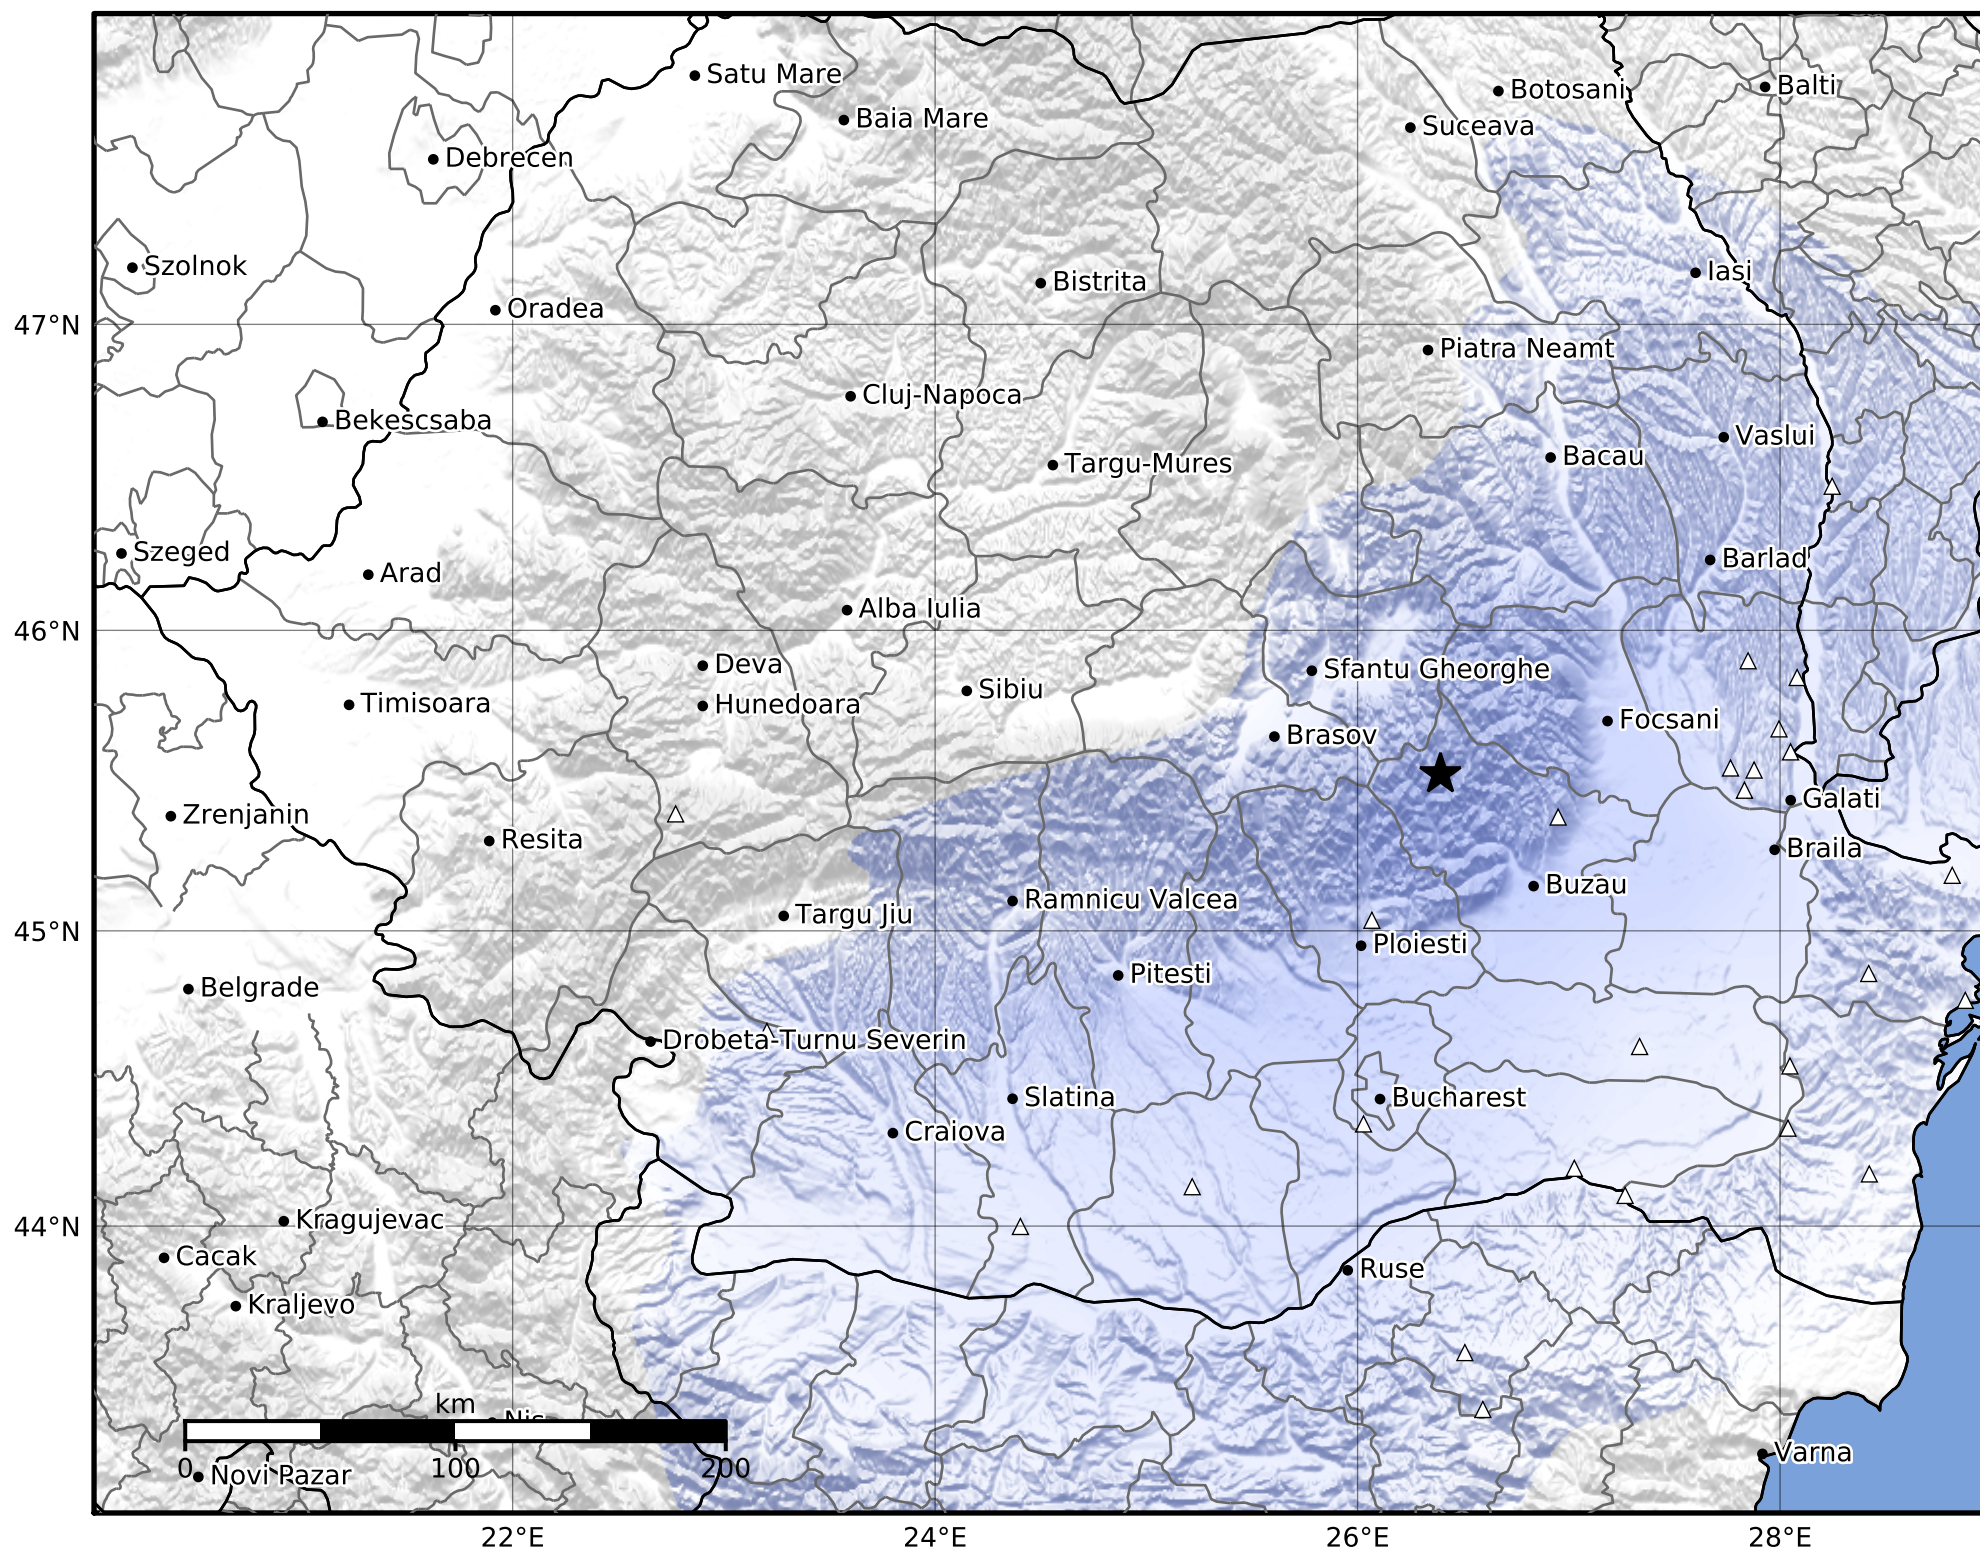

Macroseismic Intensity Map
 INFP ShakeMap: Zona seismică Vrancea - Buzău
 Feb 10, 2025 16:31:41 UTC M3.8 N45.52 E26.39 Depth: 116.0km
 ID:2025021016314157

SHAKING	Not felt	Weak	Light	Moderate	Strong	Very strong	Severe	Violent	Extreme
DAMAGE	None	None	None	Very light	Light	Moderate	Moderate/heavy	Heavy	Very heavy
PGA(%g)	<0.05	0.3	2.76	6.2	11.5	21.5	40.1	74.7	>139
PGV(cm/s)	<0.02	0.13	1.41	4.65	9.64	20	41.4	85.8	>178
INTENSITY	I	II-III	IV	V	VI	VII	VIII	IX	X+

Scale based on Worden et al. (2012)

Version 1: Processed 2025-02-10T17:26:23Z

△ Seismic Instrument ○ Macroseismic Observation ★ Epicenter