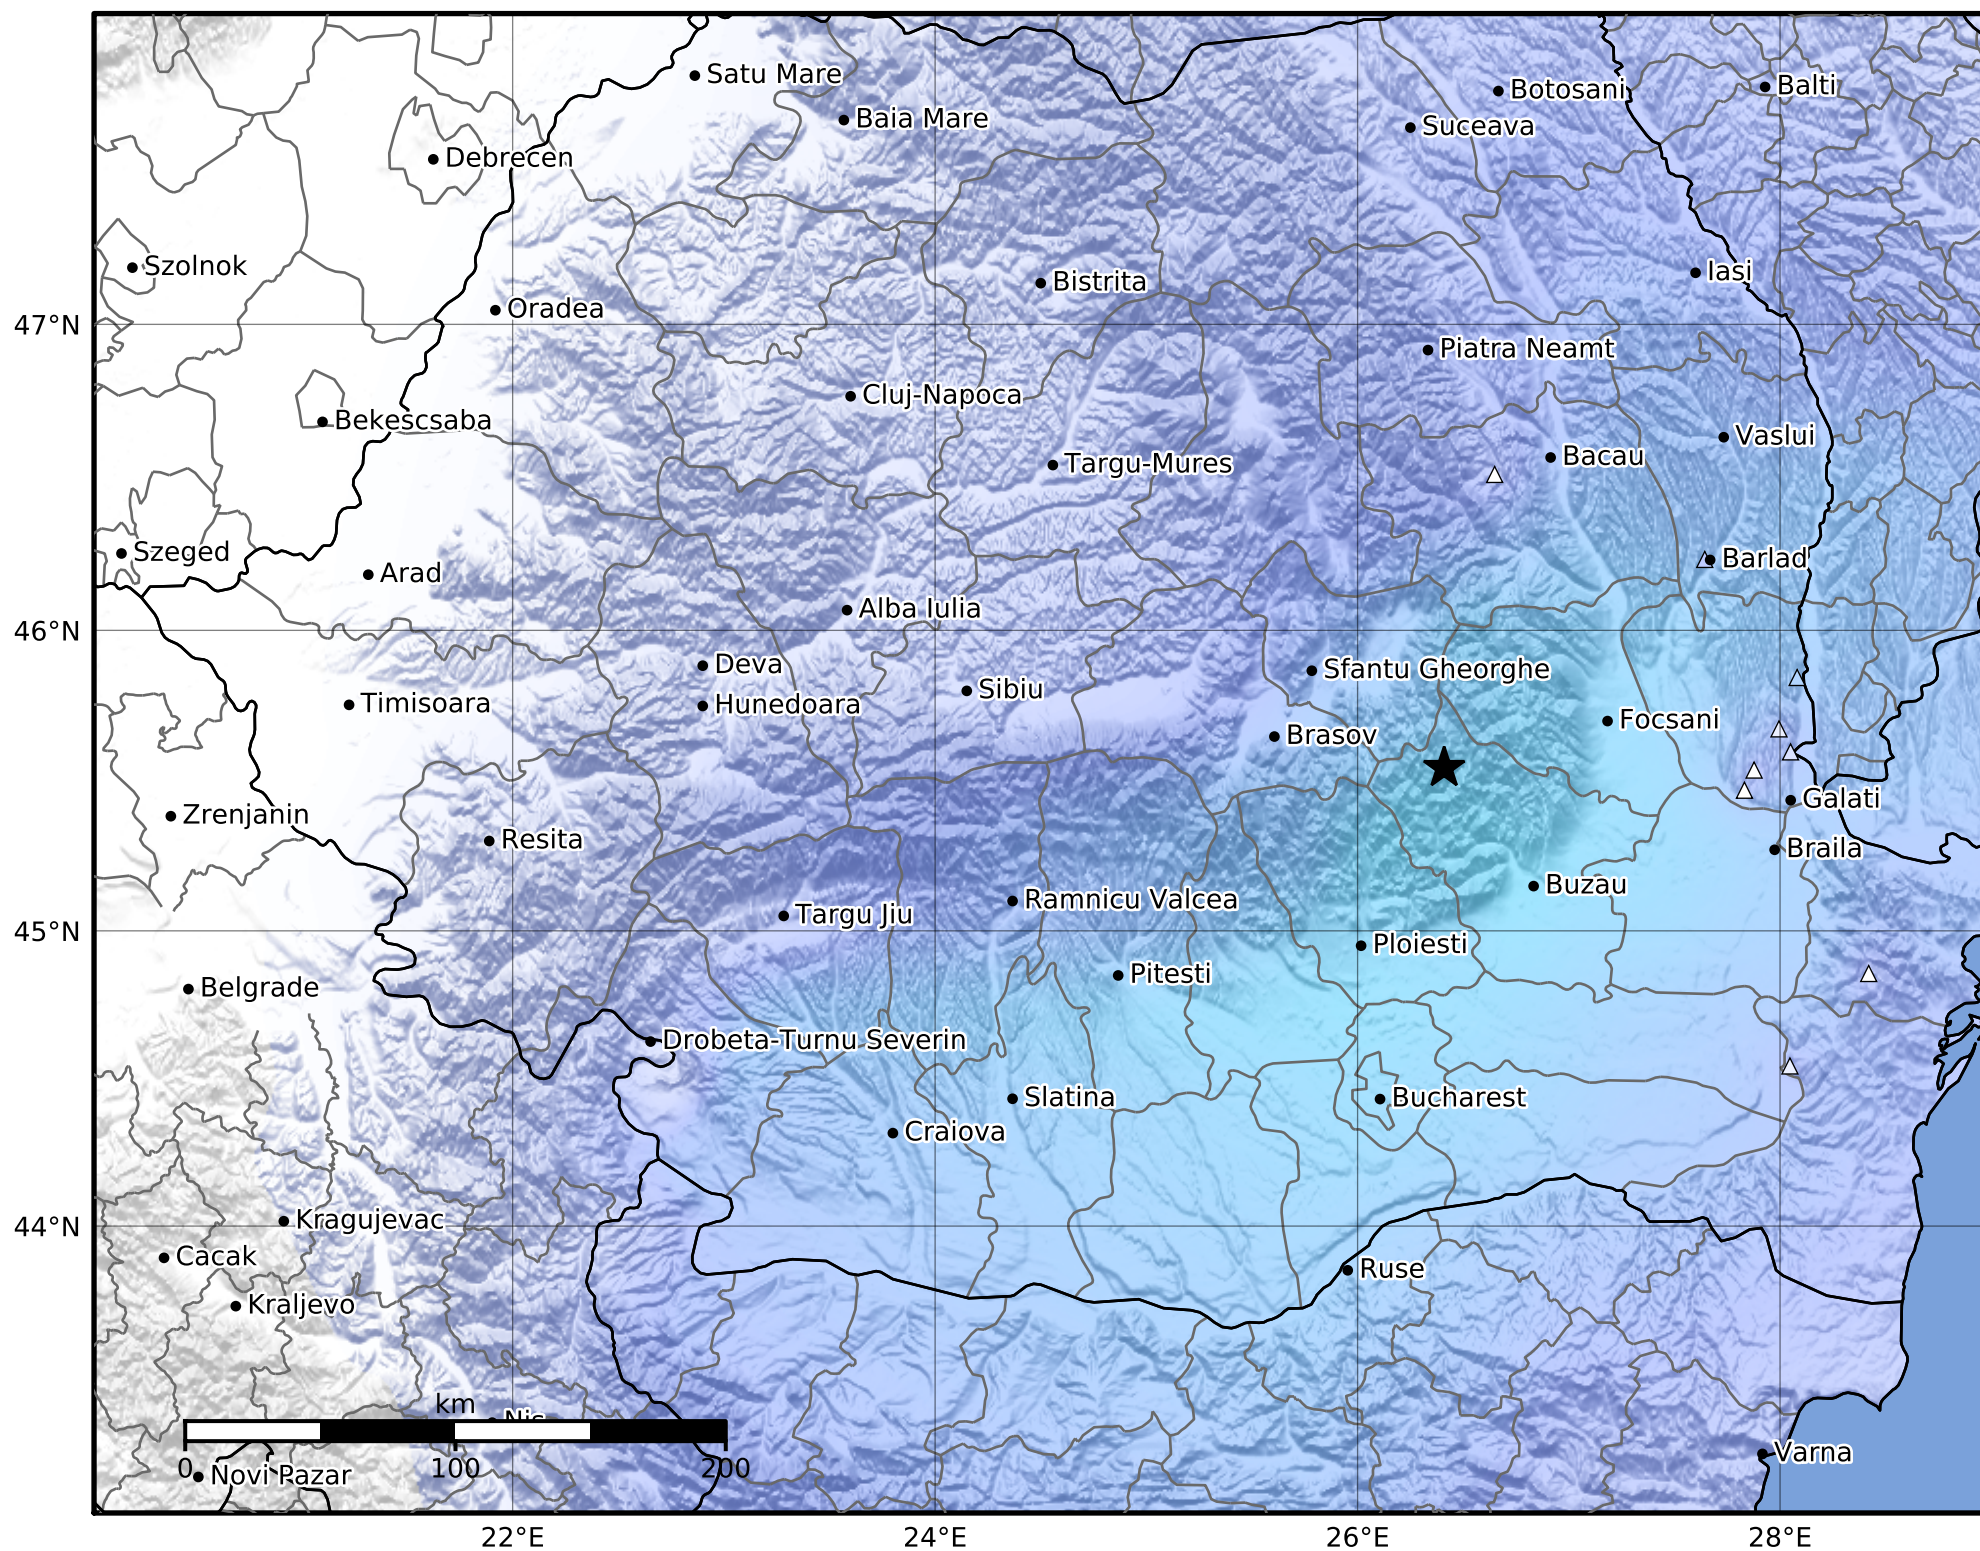

Macroseismic Intensity Map  
 INFP ShakeMap: Zona seismică Vrancea - Buzău  
 Feb 13, 2025 20:44:57 UTC M4.4 N45.54 E26.41 Depth: 119.0km  
 ID:2025021320445707

SHAKING	Not felt	Weak	Light	Moderate	Strong	Very strong	Severe	Violent	Extreme
DAMAGE	None	None	None	Very light	Light	Moderate	Moderate/heavy	Heavy	Very heavy
PGA(%g)	<0.05	0.3	2.76	6.2	11.5	21.5	40.1	74.7	>139
PGV(cm/s)	<0.02	0.13	1.41	4.65	9.64	20	41.4	85.8	>178
INTENSITY	<b>I</b>	<b>II-III</b>	<b>IV</b>	<b>V</b>	<b>VI</b>	<b>VII</b>	<b>VIII</b>	<b>IX</b>	<b>X+</b>

Scale based on Worden et al. (2012)

Version 1: Processed 2025-02-13T21:58:29Z

△ Seismic Instrument      ○ Macroseismic Observation      ★ Epicenter