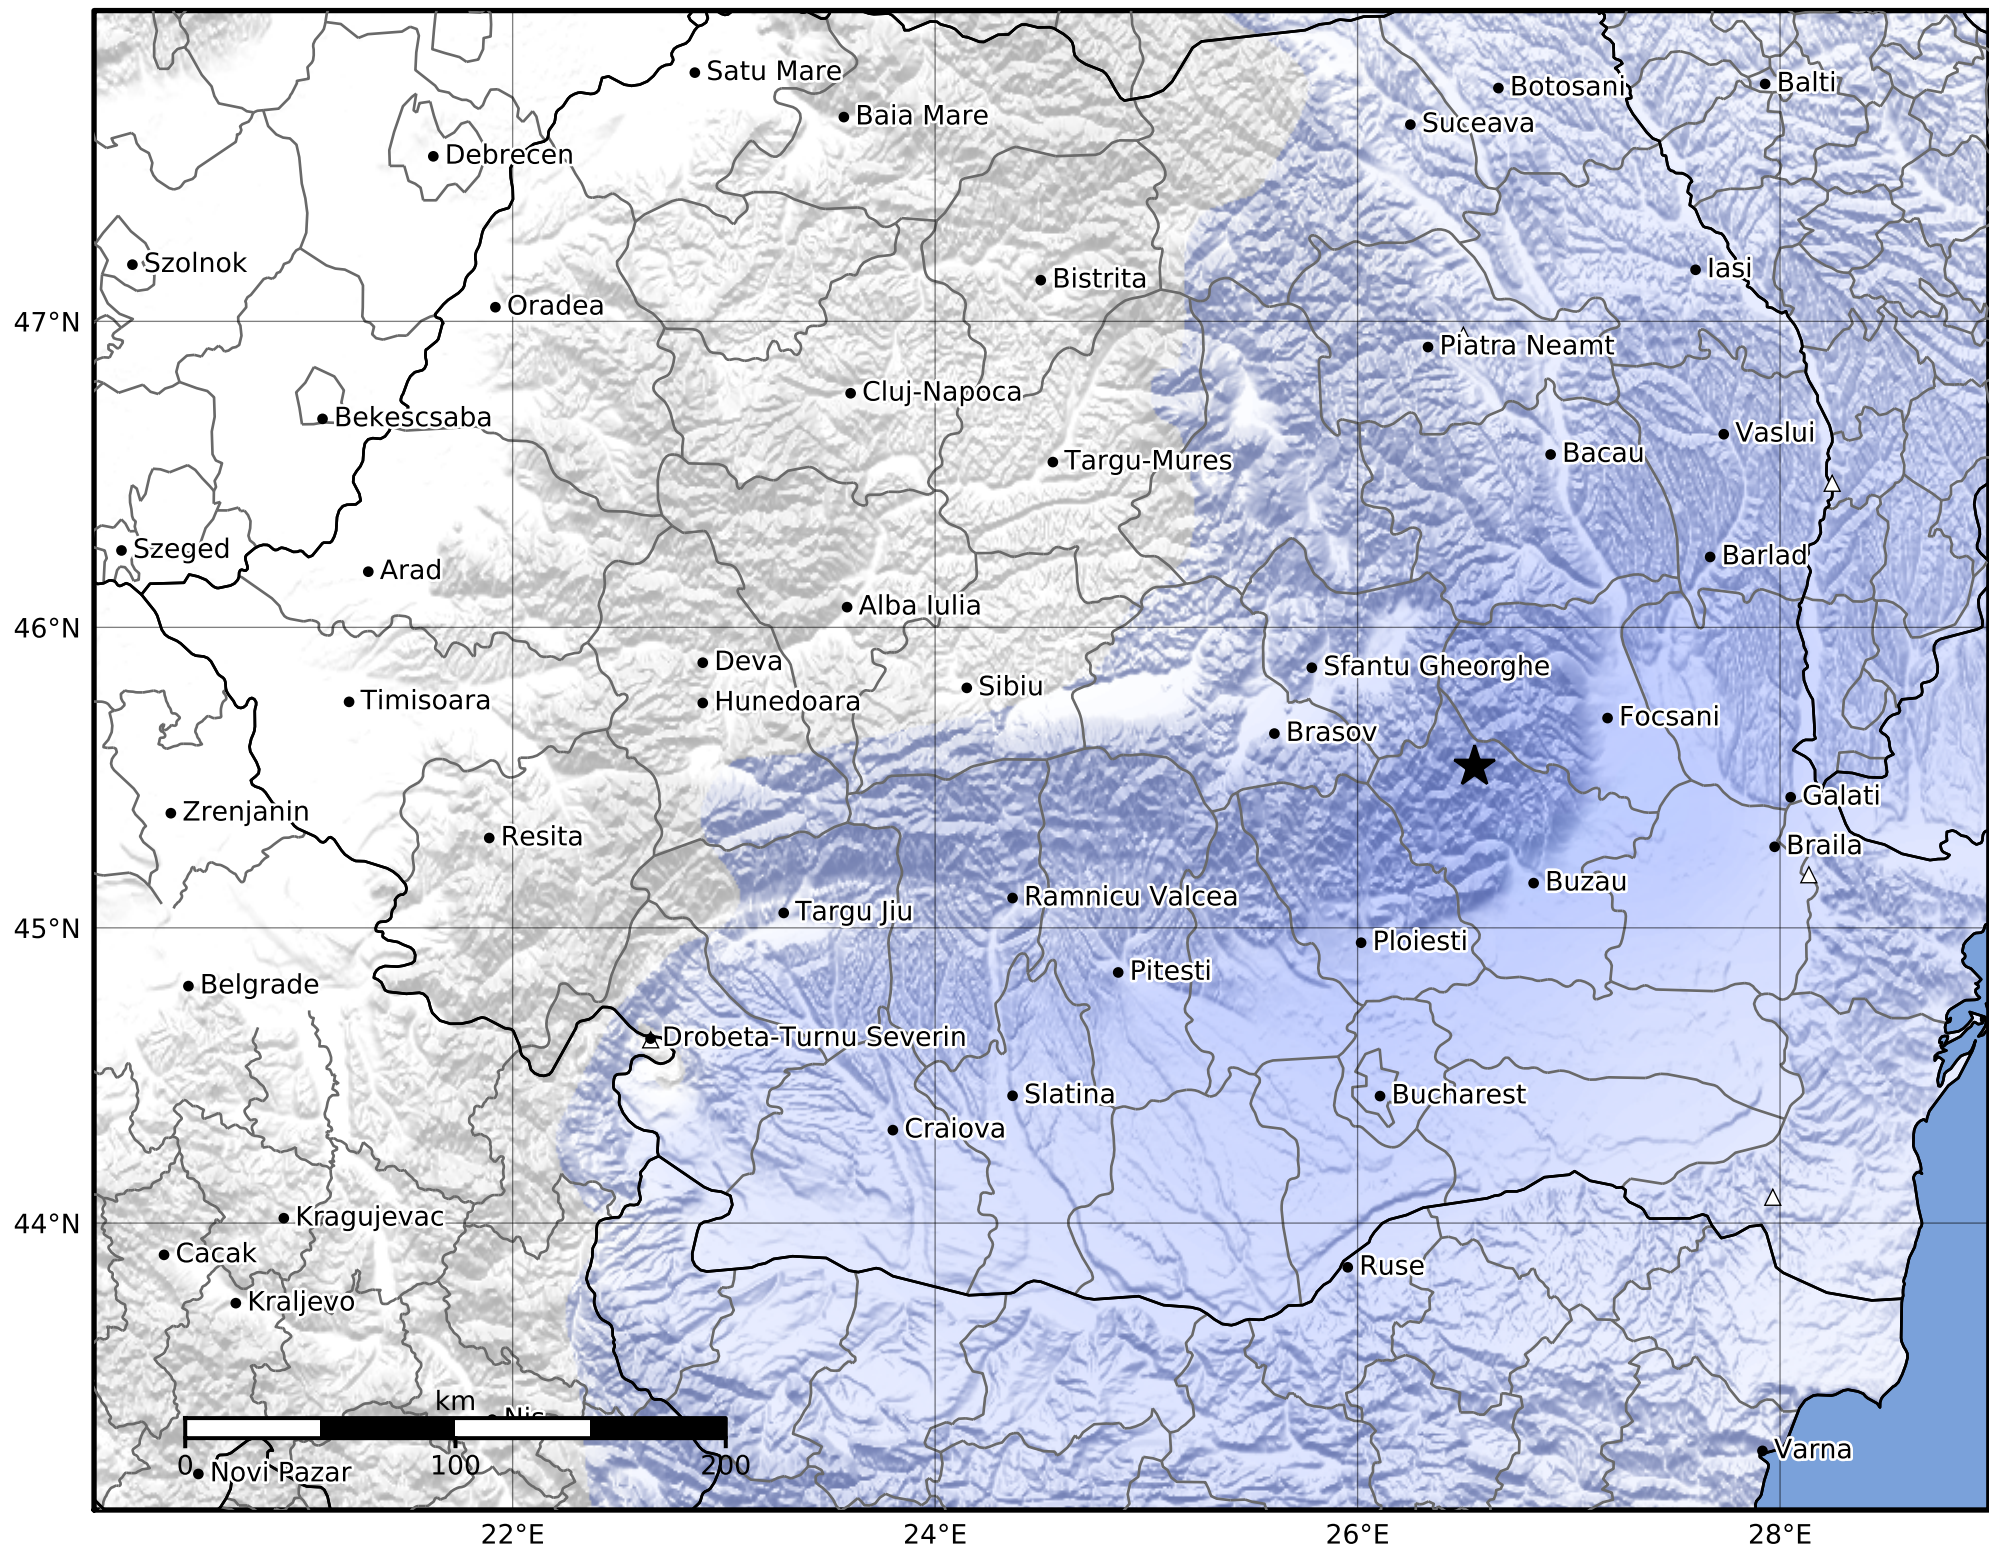

Macroseismic Intensity Map
 INFP ShakeMap: Zona seismică Vrancea - Buzău
 Feb 14, 2025 04:53:09 UTC M3.5 N45.54 E26.55 Depth: 124.0km
 ID:2025021404530944

SHAKING	Not felt	Weak	Light	Moderate	Strong	Very strong	Severe	Violent	Extreme
DAMAGE	None	None	None	Very light	Light	Moderate	Moderate/heavy	Heavy	Very heavy
PGA(%g)	<0.05	0.3	2.76	6.2	11.5	21.5	40.1	74.7	>139
PGV(cm/s)	<0.02	0.13	1.41	4.65	9.64	20	41.4	85.8	>178
INTENSITY	I	II-III	IV	V	VI	VII	VIII	IX	X+

Scale based on Worden et al. (2012)

Version 1: Processed 2025-02-14T05:41:12Z

△ Seismic Instrument ○ Macroseismic Observation ★ Epicenter