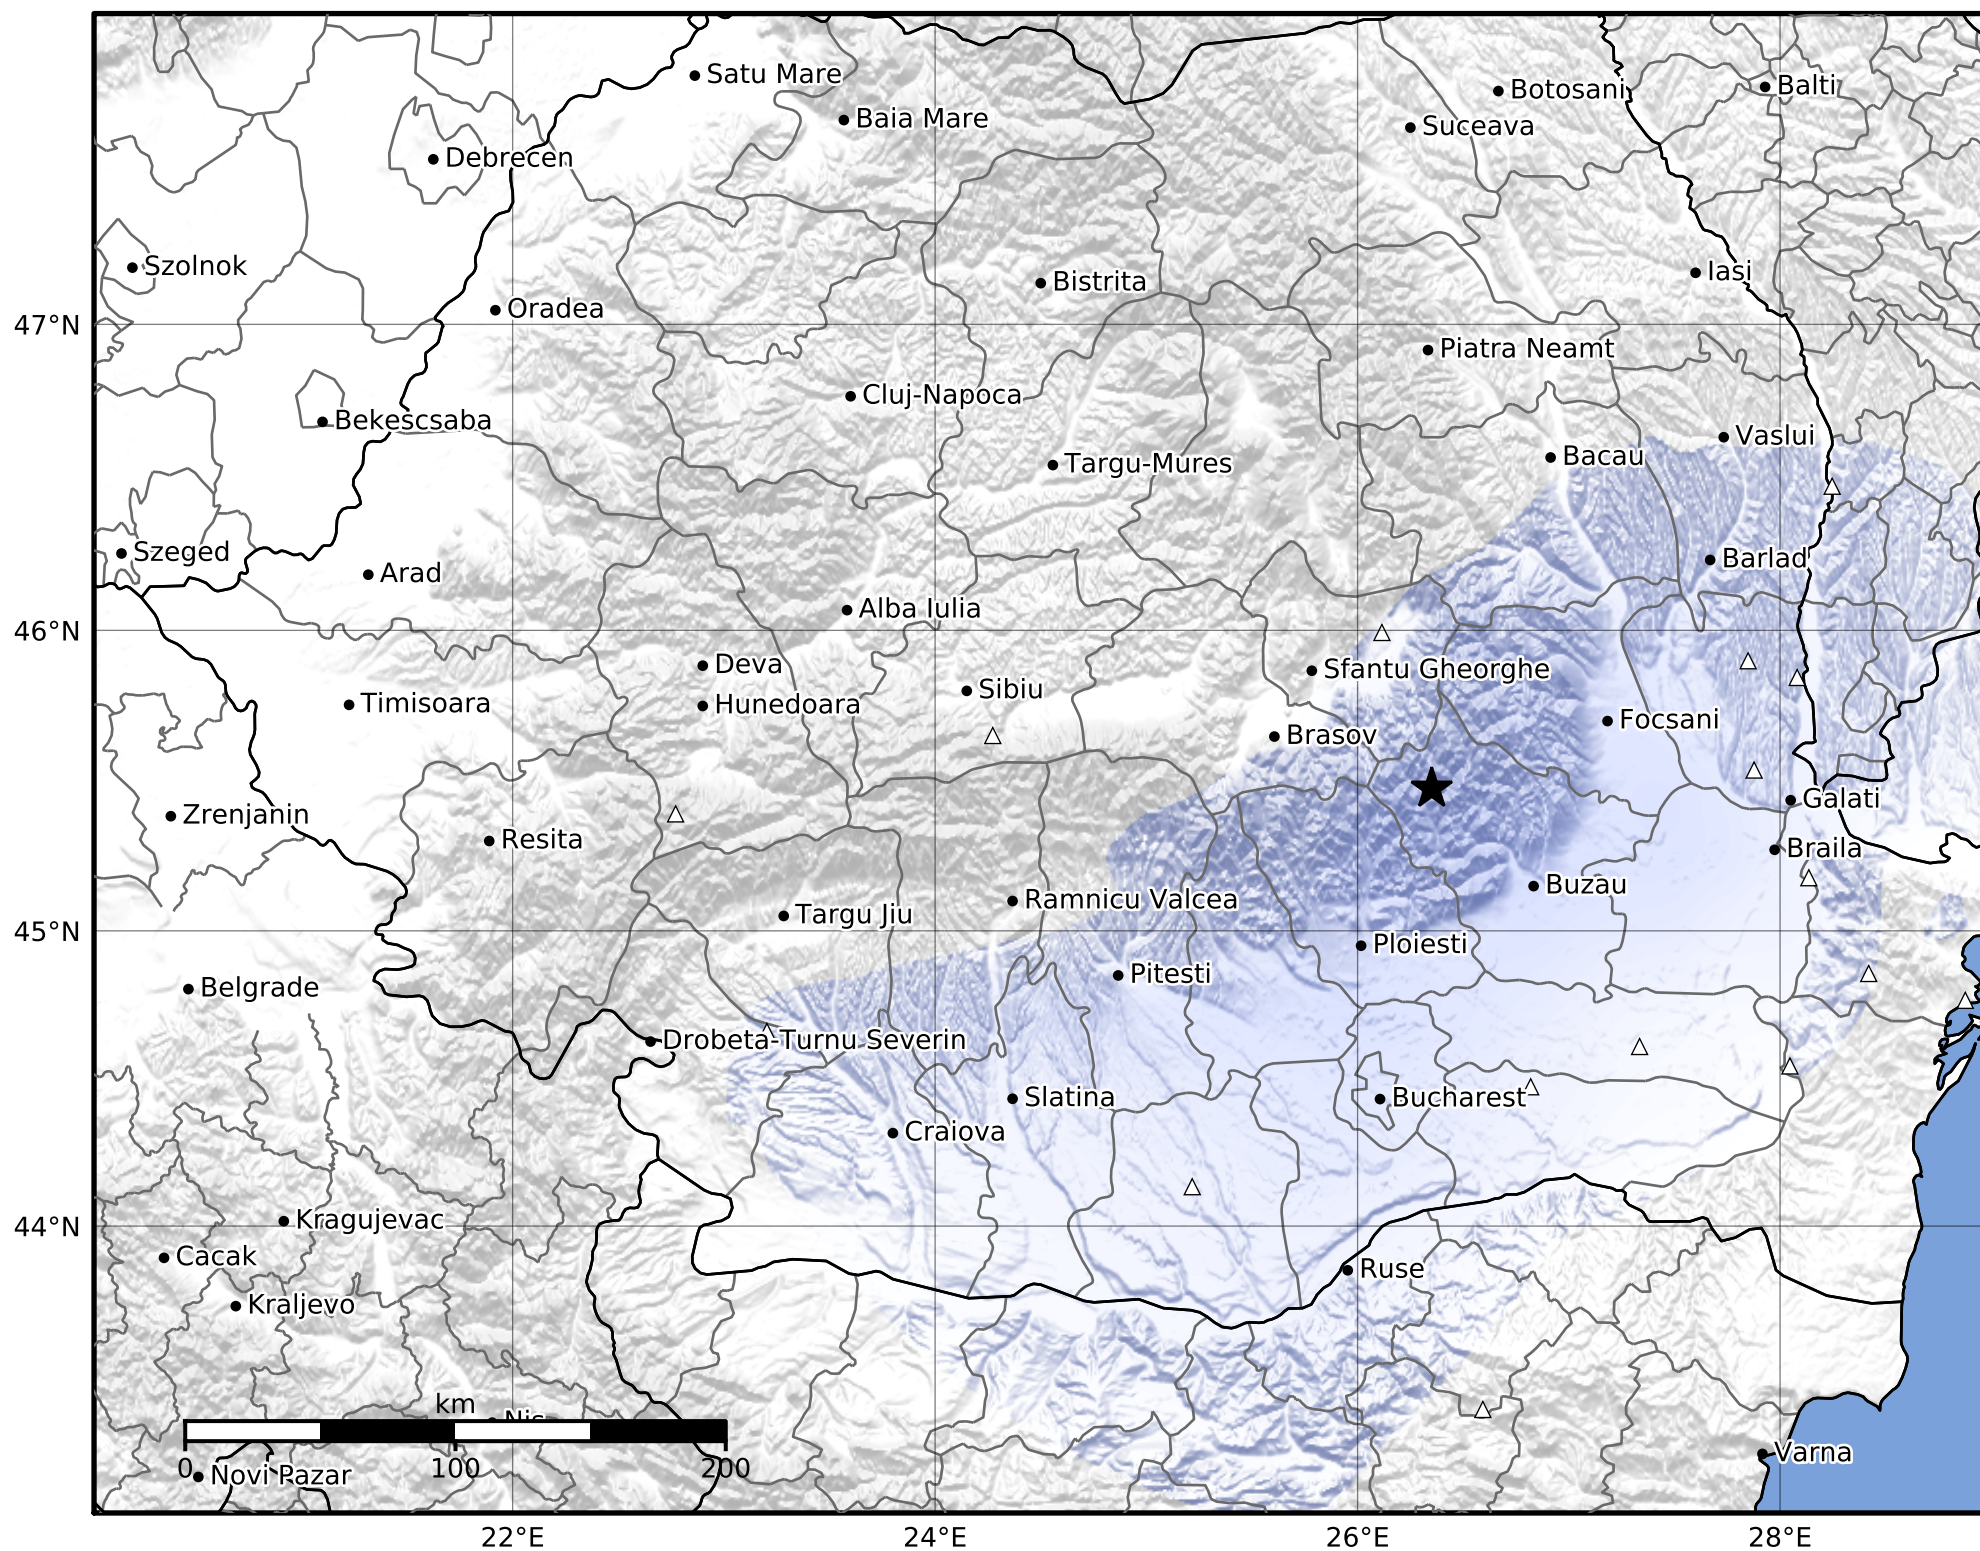

Macroseismic Intensity Map
 INFP ShakeMap: Zona seismică Vrancea - Buzău
 Feb 16, 2025 04:59:36 UTC M3.6 N45.48 E26.35 Depth: 107.0km
 ID:2025021604593636

SHAKING	Not felt	Weak	Light	Moderate	Strong	Very strong	Severe	Violent	Extreme
DAMAGE	None	None	None	Very light	Light	Moderate	Moderate/heavy	Heavy	Very heavy
PGA(%g)	<0.05	0.3	2.76	6.2	11.5	21.5	40.1	74.7	>139
PGV(cm/s)	<0.02	0.13	1.41	4.65	9.64	20	41.4	85.8	>178
INTENSITY	I	II-III	IV	V	VI	VII	VIII	IX	X+

Scale based on Worden et al. (2012)

Version 1: Processed 2025-02-16T05:42:52Z

△ Seismic Instrument

○ Macroseismic Observation

★ Epicenter