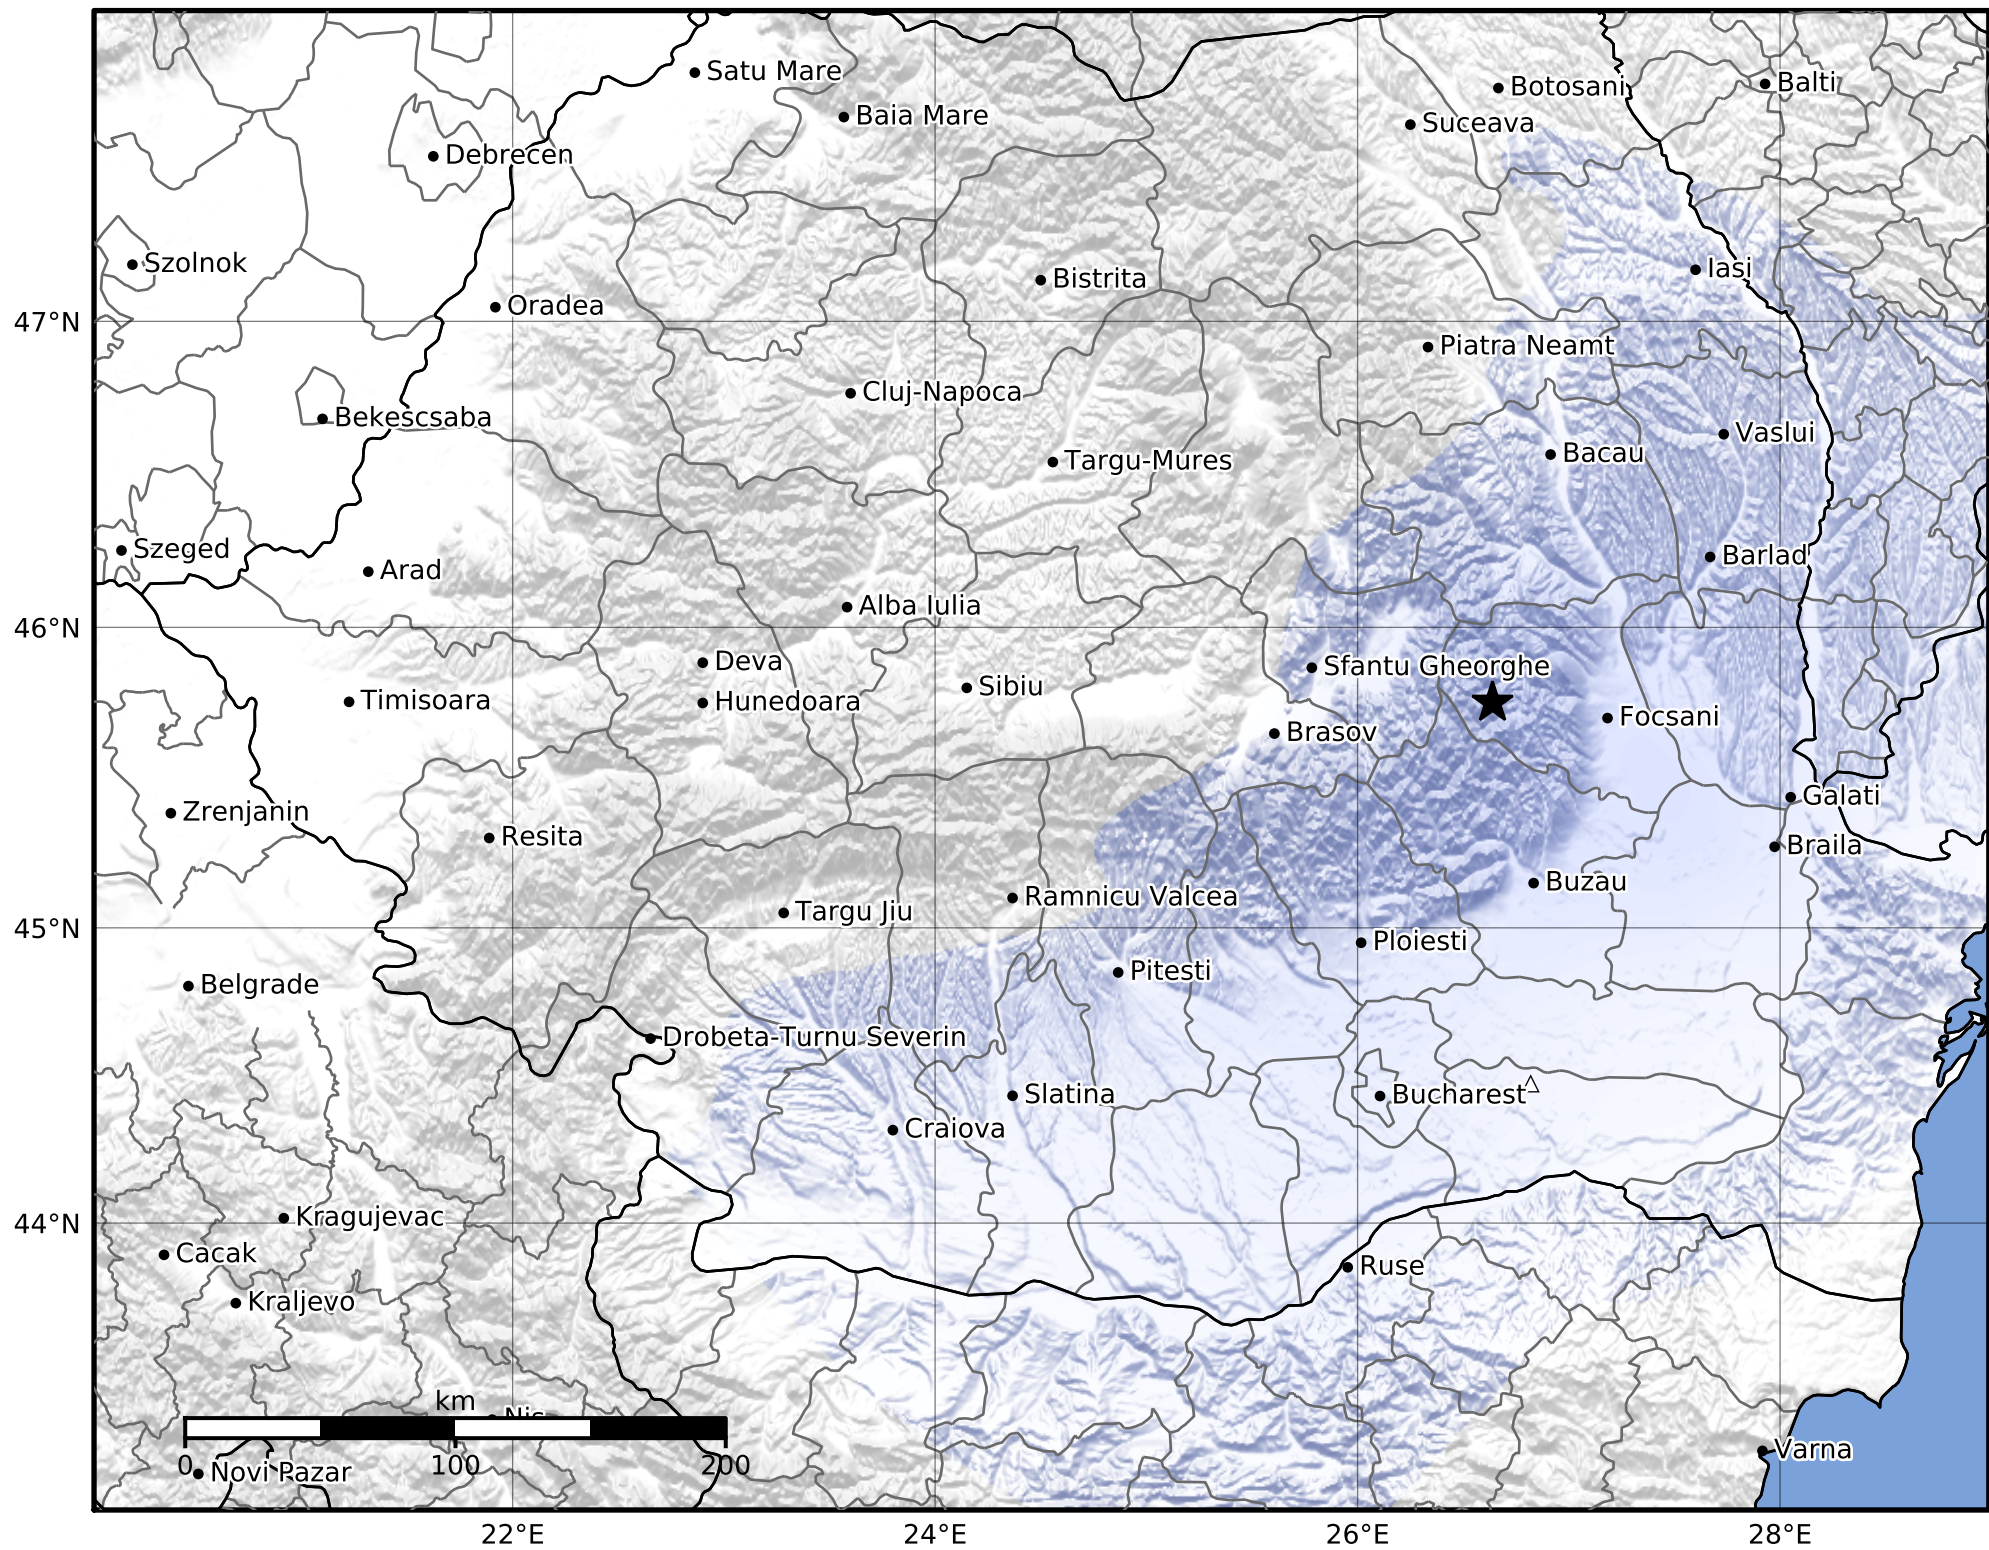

Macroseismic Intensity Map
 INFP ShakeMap: Zona seismică Vrancea - Vrancea
 Feb 25, 2025 01:27:28 UTC M2.9 N45.75 E26.64 Depth: 74.0km
 ID:2025022501272899

SHAKING	Not felt	Weak	Light	Moderate	Strong	Very strong	Severe	Violent	Extreme
DAMAGE	None	None	None	Very light	Light	Moderate	Moderate/heavy	Heavy	Very heavy
PGA(%g)	<0.05	0.3	2.76	6.2	11.5	21.5	40.1	74.7	>139
PGV(cm/s)	<0.02	0.13	1.41	4.65	9.64	20	41.4	85.8	>178
INTENSITY	I	II-III	IV	V	VI	VII	VIII	IX	X+

Scale based on Worden et al. (2012)

Version 1: Processed 2025-02-25T03:49:33Z

△ Seismic Instrument ○ Macroseismic Observation ★ Epicenter