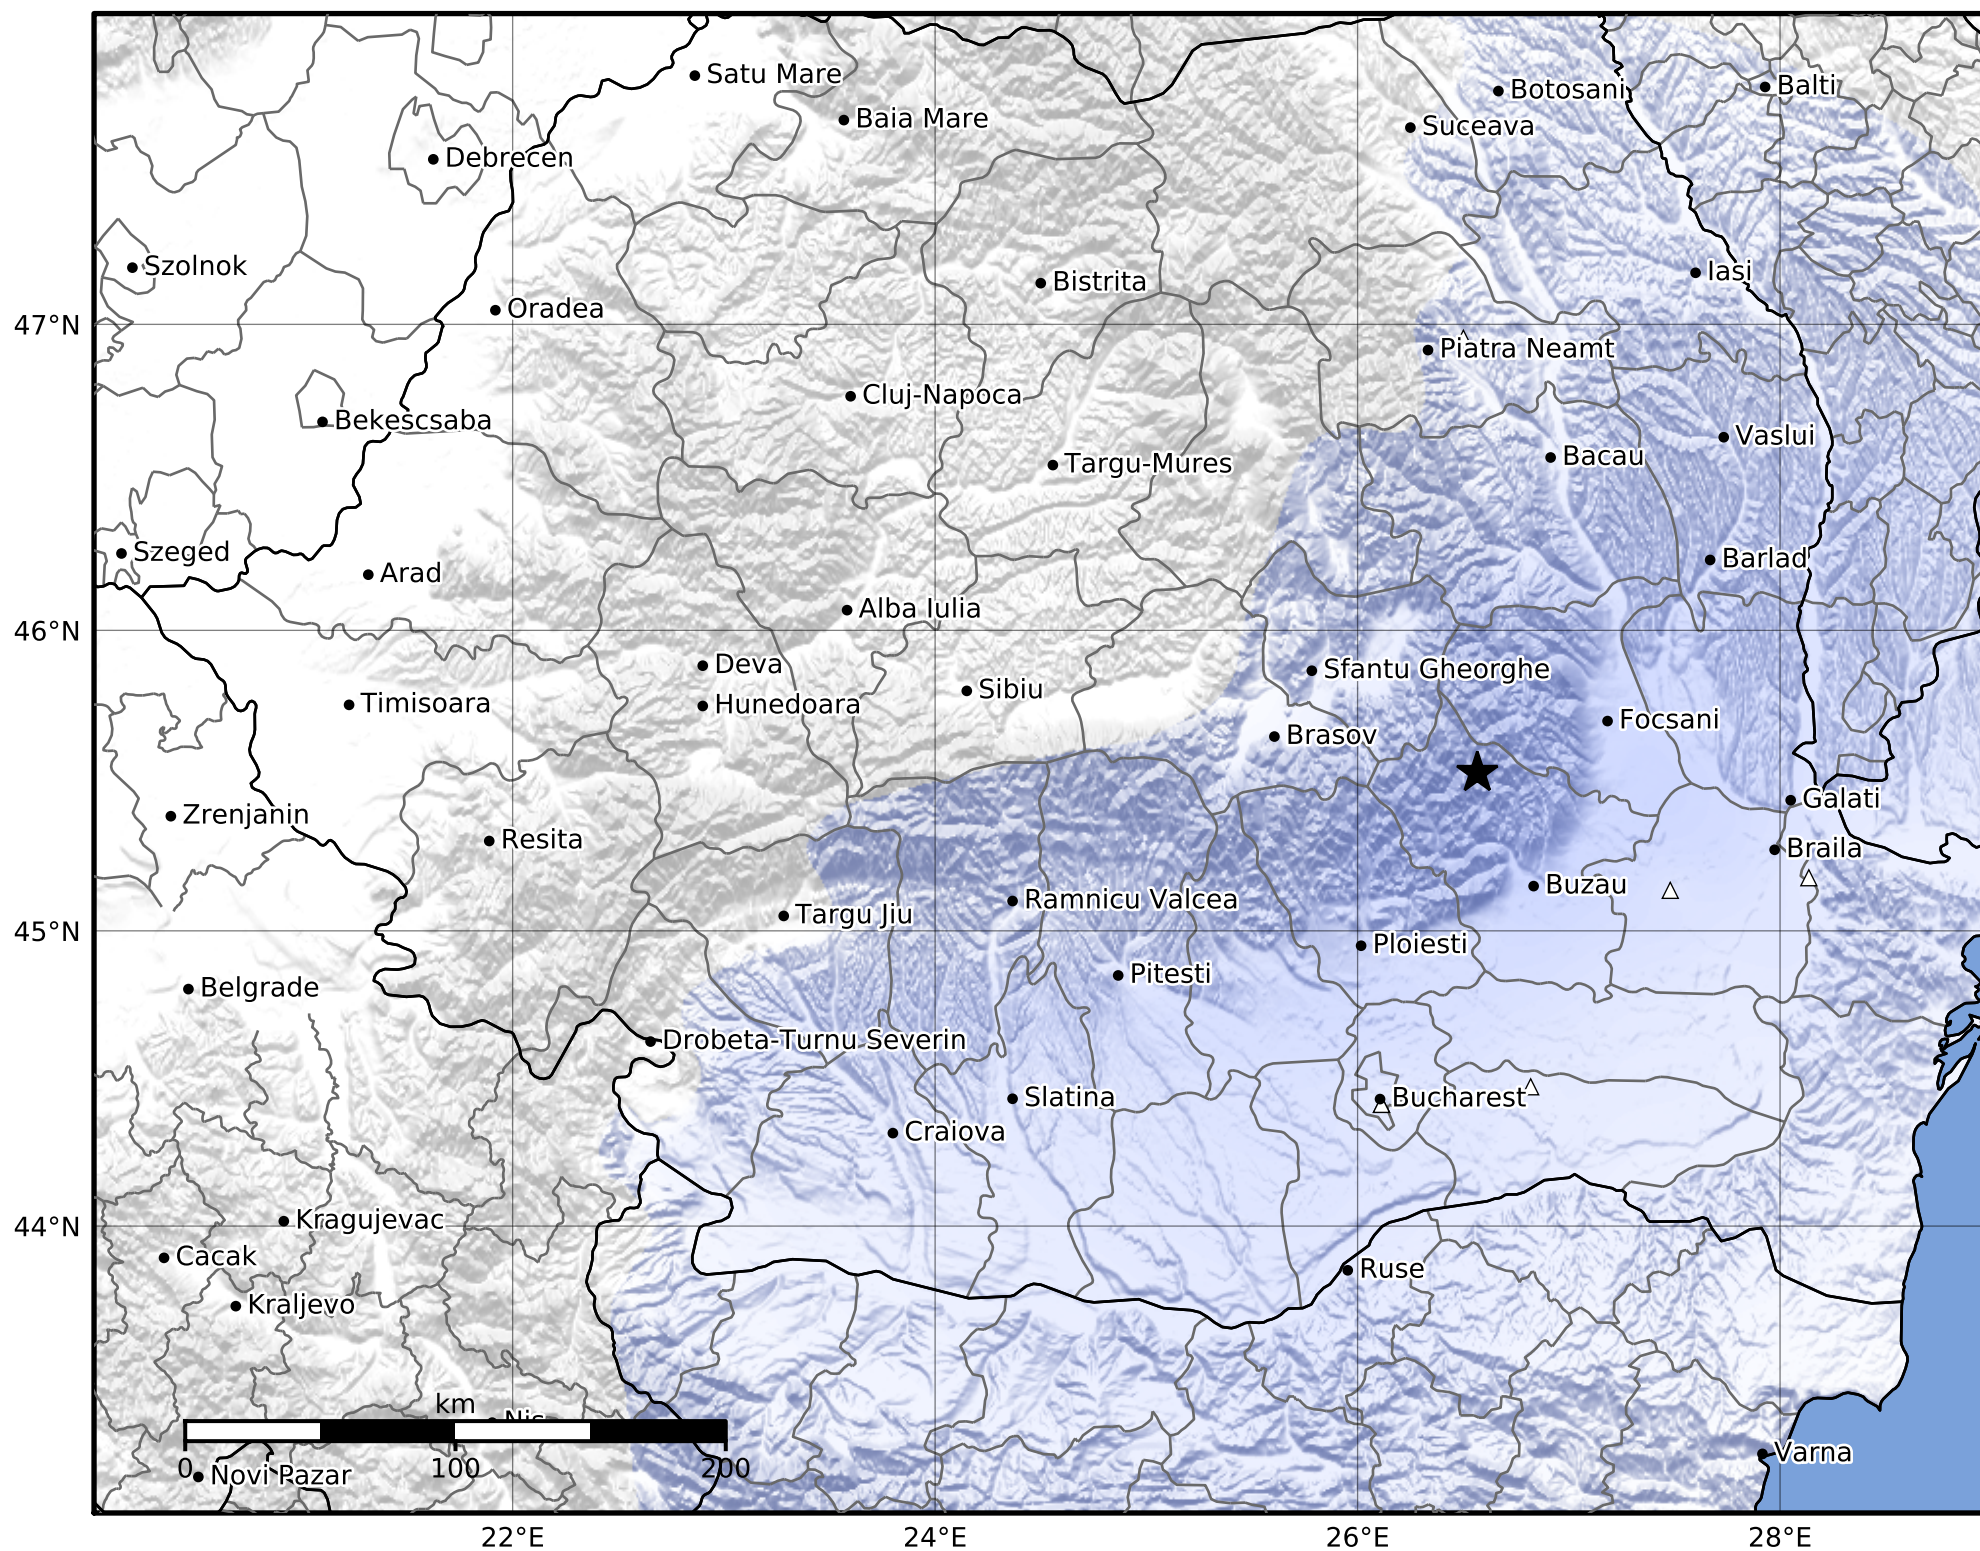

Macroseismic Intensity Map
 INFP ShakeMap: Zona seismică Vrancea - Buzău
 Feb 25, 2025 02:33:00 UTC M3.2 N45.53 E26.57 Depth: 118.0km
 ID:2025022502330061

SHAKING	Not felt	Weak	Light	Moderate	Strong	Very strong	Severe	Violent	Extreme
DAMAGE	None	None	None	Very light	Light	Moderate	Moderate/heavy	Heavy	Very heavy
PGA(%g)	<0.05	0.3	2.76	6.2	11.5	21.5	40.1	74.7	>139
PGV(cm/s)	<0.02	0.13	1.41	4.65	9.64	20	41.4	85.8	>178
INTENSITY	I	II-III	IV	V	VI	VII	VIII	IX	X+

Scale based on Worden et al. (2012)

Version 1: Processed 2025-02-25T03:22:30Z

△ Seismic Instrument ○ Macroseismic Observation ★ Epicenter