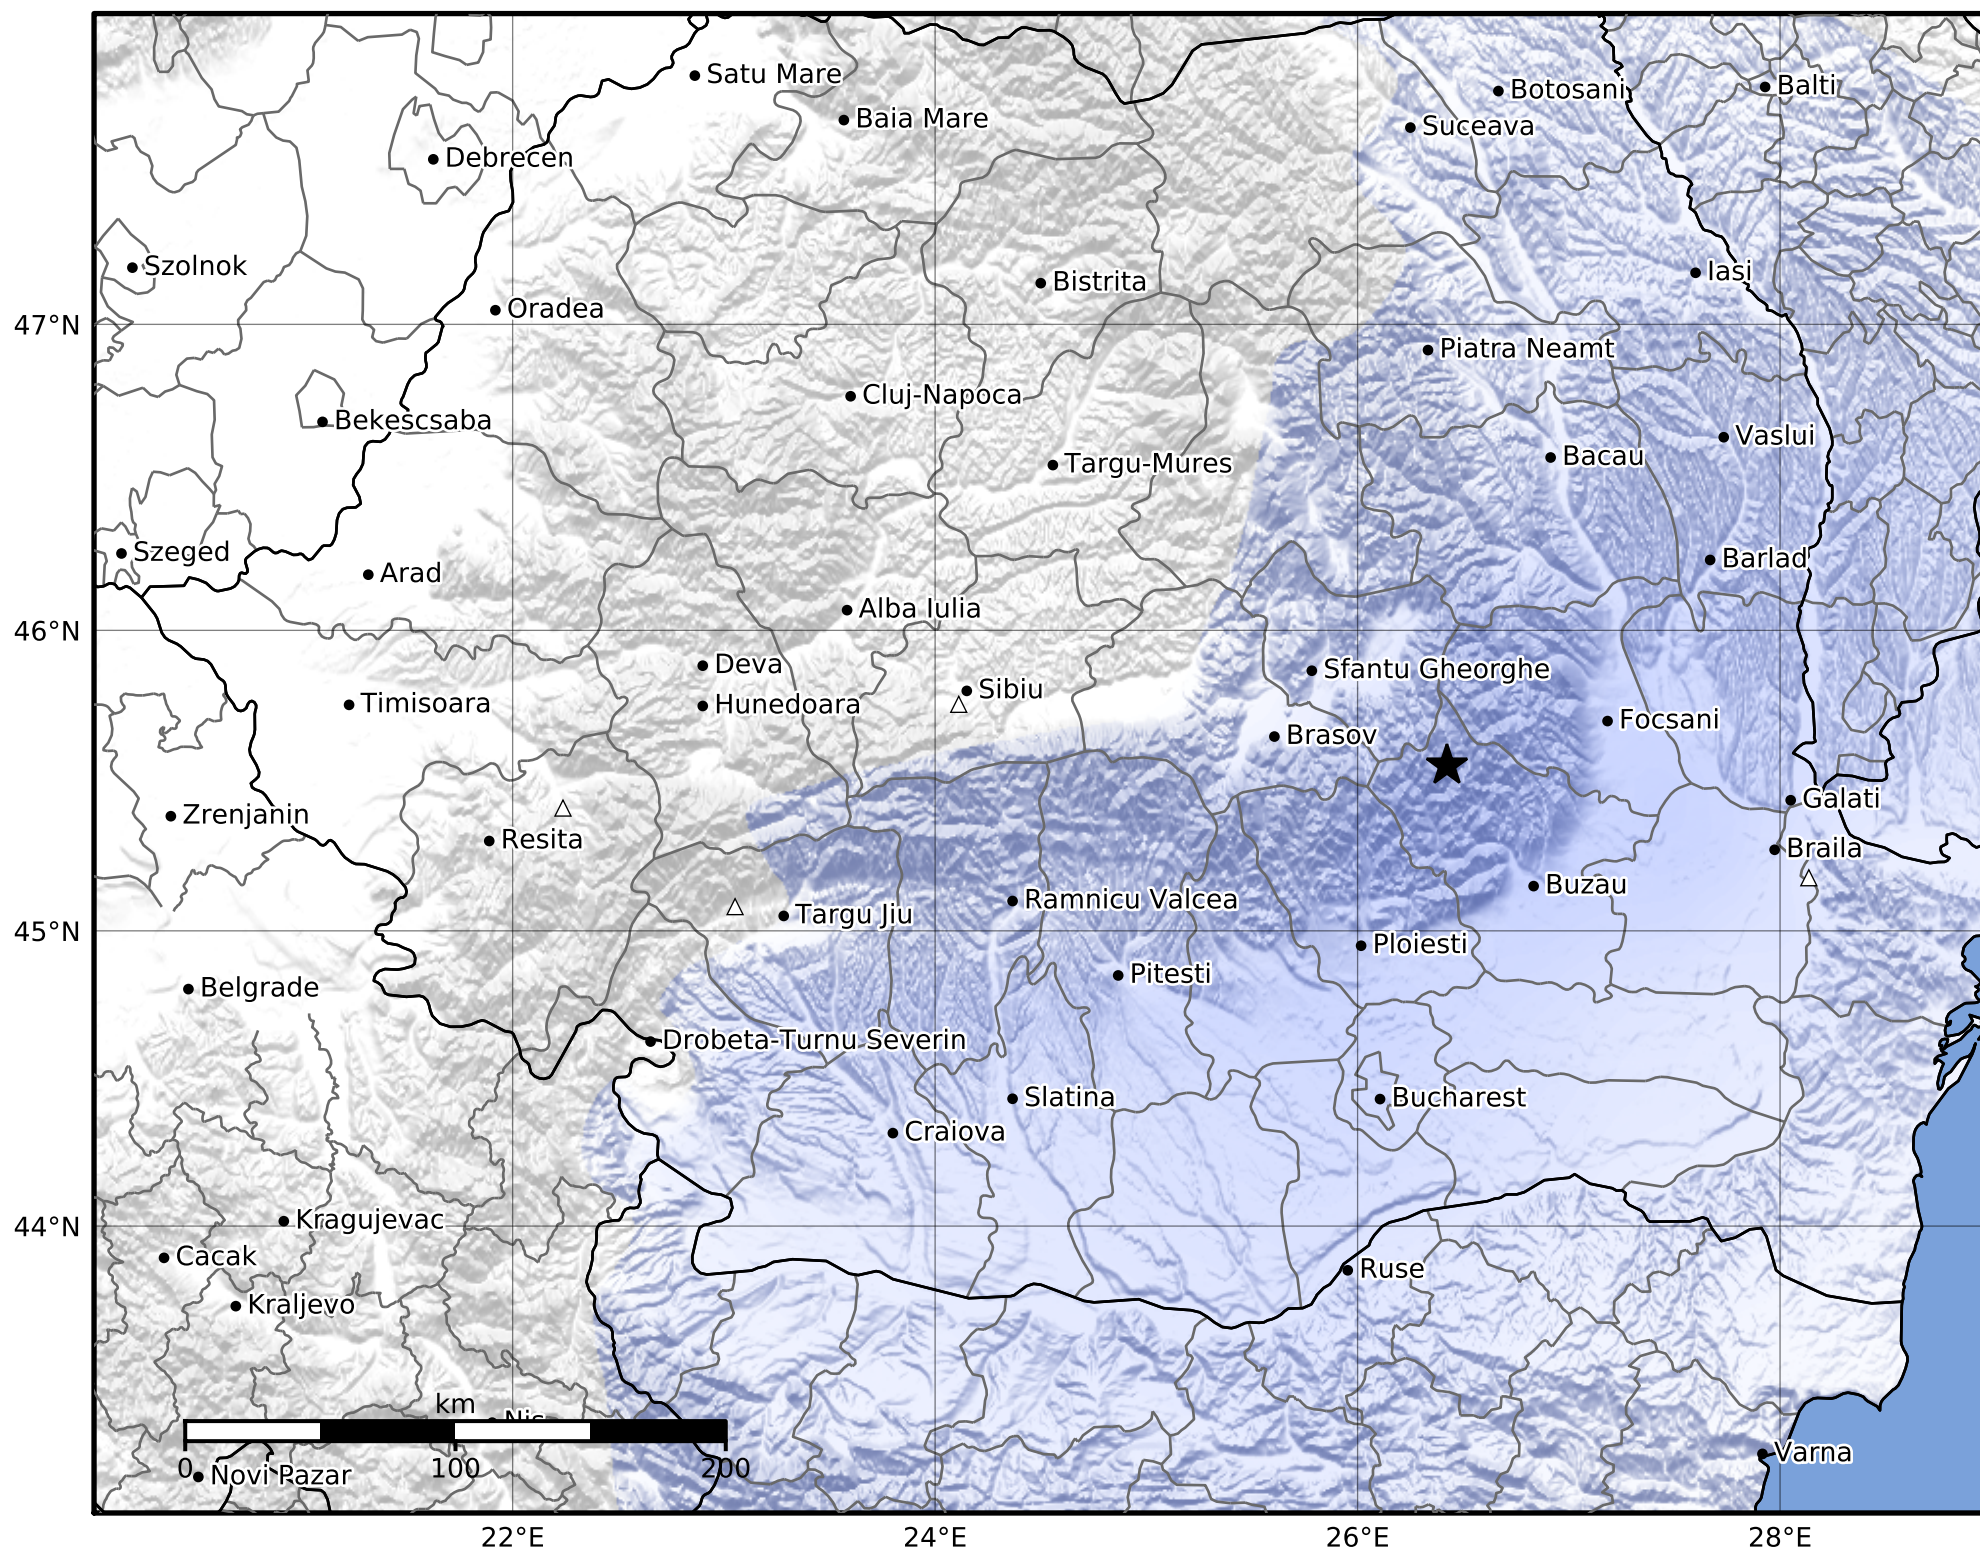

Macroseismic Intensity Map
 INFP ShakeMap: Zona seismică Vrancea - Buzău
 Mar 06, 2025 16:11:56 UTC M3.3 N45.55 E26.42 Depth: 121.0km
 ID:2025030616115632

SHAKING	Not felt	Weak	Light	Moderate	Strong	Very strong	Severe	Violent	Extreme
DAMAGE	None	None	None	Very light	Light	Moderate	Moderate/heavy	Heavy	Very heavy
PGA(%g)	<0.05	0.3	2.76	6.2	11.5	21.5	40.1	74.7	>139
PGV(cm/s)	<0.02	0.13	1.41	4.65	9.64	20	41.4	85.8	>178
INTENSITY	I	II-III	IV	V	VI	VII	VIII	IX	X+

Scale based on Worden et al. (2012)

Version 1: Processed 2025-03-06T16:53:28Z

△ Seismic Instrument ○ Macroseismic Observation ★ Epicenter