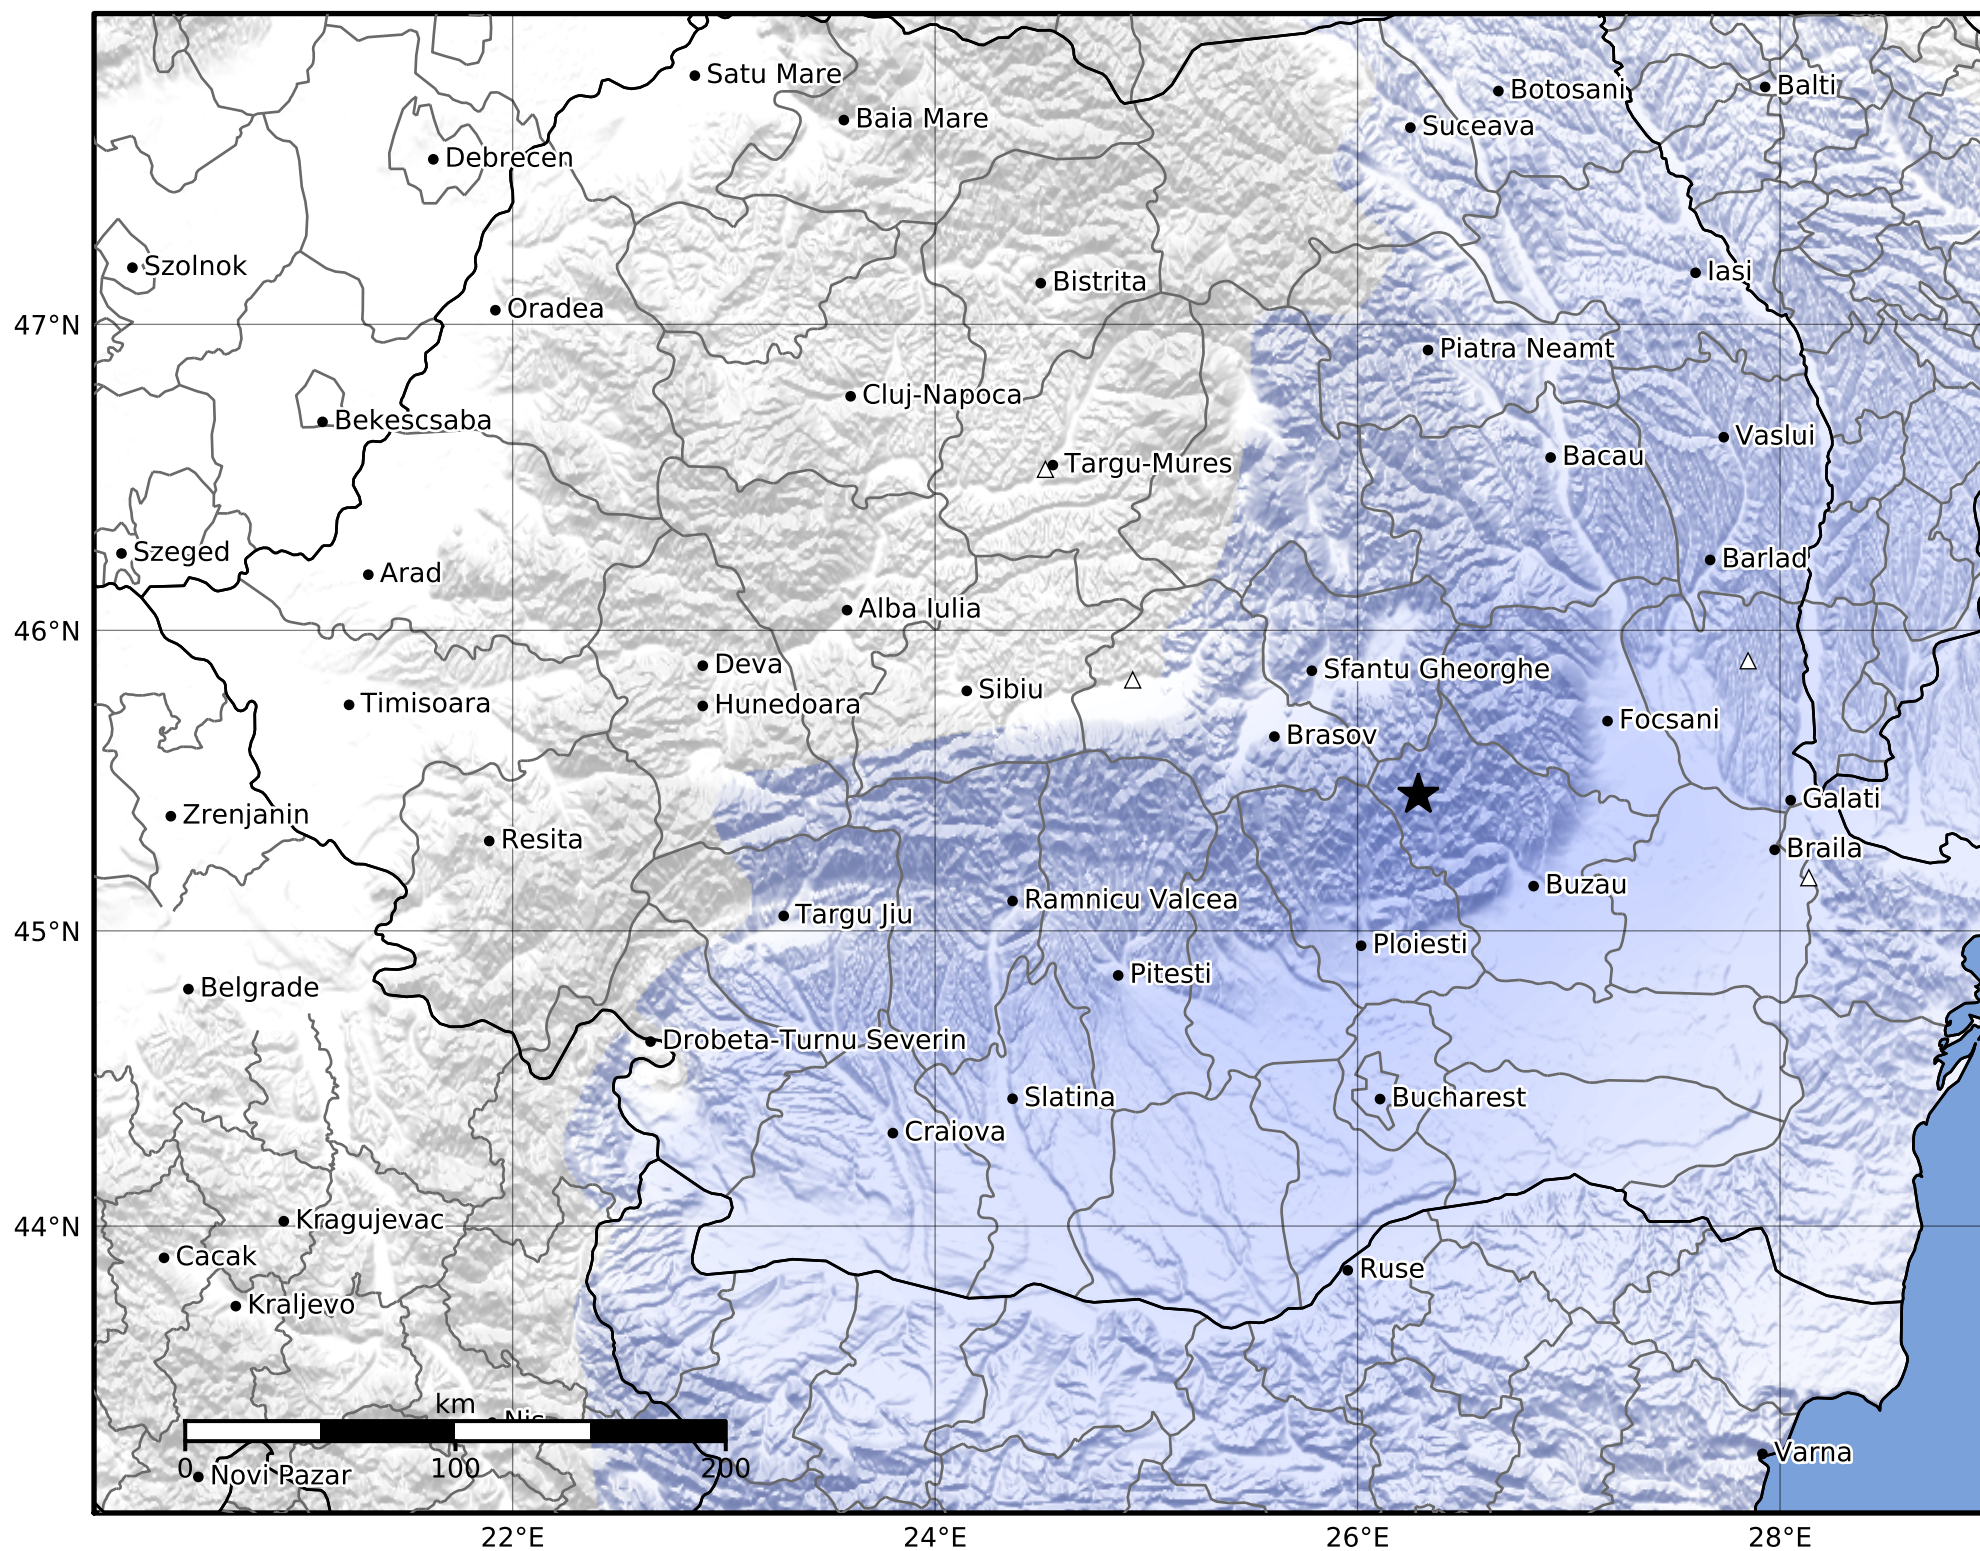

Macroseismic Intensity Map
 INFP ShakeMap: Zona seismică Vrancea - Buzău
 Mar 07, 2025 23:21:03 UTC M3.4 N45.46 E26.29 Depth: 129.0km
 ID:2025030723210361

SHAKING	Not felt	Weak	Light	Moderate	Strong	Very strong	Severe	Violent	Extreme
DAMAGE	None	None	None	Very light	Light	Moderate	Moderate/heavy	Heavy	Very heavy
PGA(%g)	<0.05	0.3	2.76	6.2	11.5	21.5	40.1	74.7	>139
PGV(cm/s)	<0.02	0.13	1.41	4.65	9.64	20	41.4	85.8	>178
INTENSITY	I	II-III	IV	V	VI	VII	VIII	IX	X+

Scale based on Worden et al. (2012)

Version 1: Processed 2025-03-08T00:04:48Z

△ Seismic Instrument ○ Macroseismic Observation ★ Epicenter