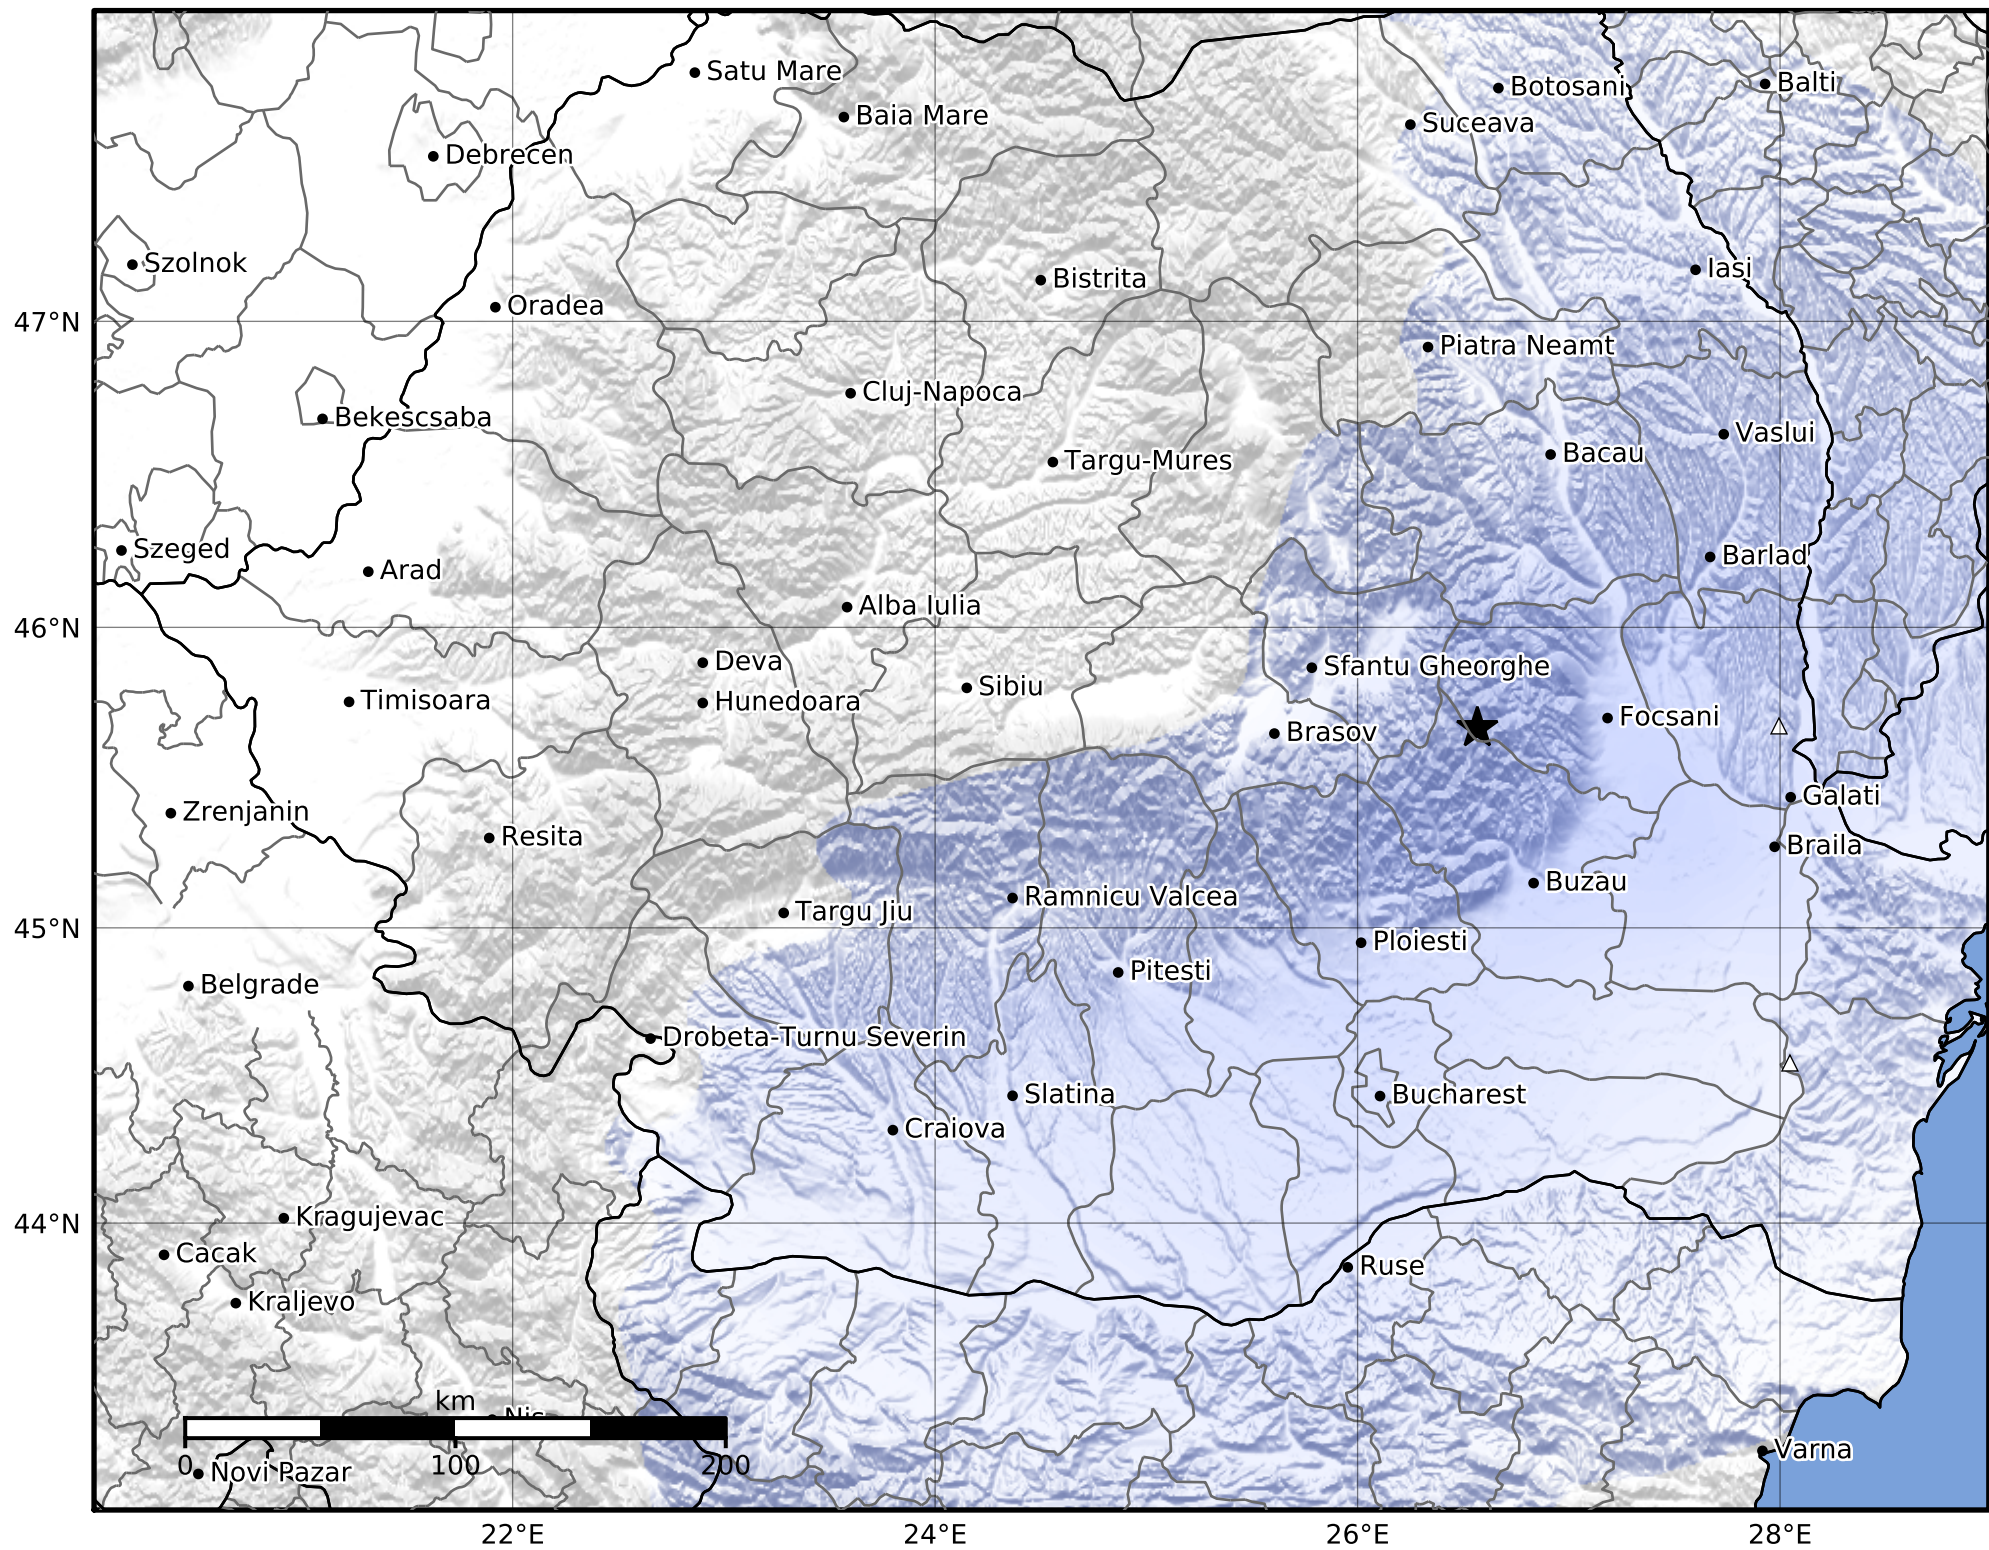

Macroseismic Intensity Map
 INFP ShakeMap: Zona seismică Vrancea - Vrancea
 Apr 15, 2026 02:53:20 UTC M3.2 N45.67 E26.57 Depth: 125.0km
 ID:2026041502532064

SHAKING	Not felt	Weak	Light	Moderate	Strong	Very strong	Severe	Violent	Extreme
DAMAGE	None	None	None	Very light	Light	Moderate	Moderate/heavy	Heavy	Very heavy
PGA(%g)	<0.05	0.3	2.76	6.2	11.5	21.5	40.1	74.7	>139
PGV(cm/s)	<0.02	0.13	1.41	4.65	9.64	20	41.4	85.8	>178
INTENSITY	I	II-III	IV	V	VI	VII	VIII	IX	X+

Scale based on Worden et al. (2012)

Version 1: Processed 2026-04-15T03:51:55Z

△ Seismic Instrument

○ Macroseismic Observation

★ Epicenter