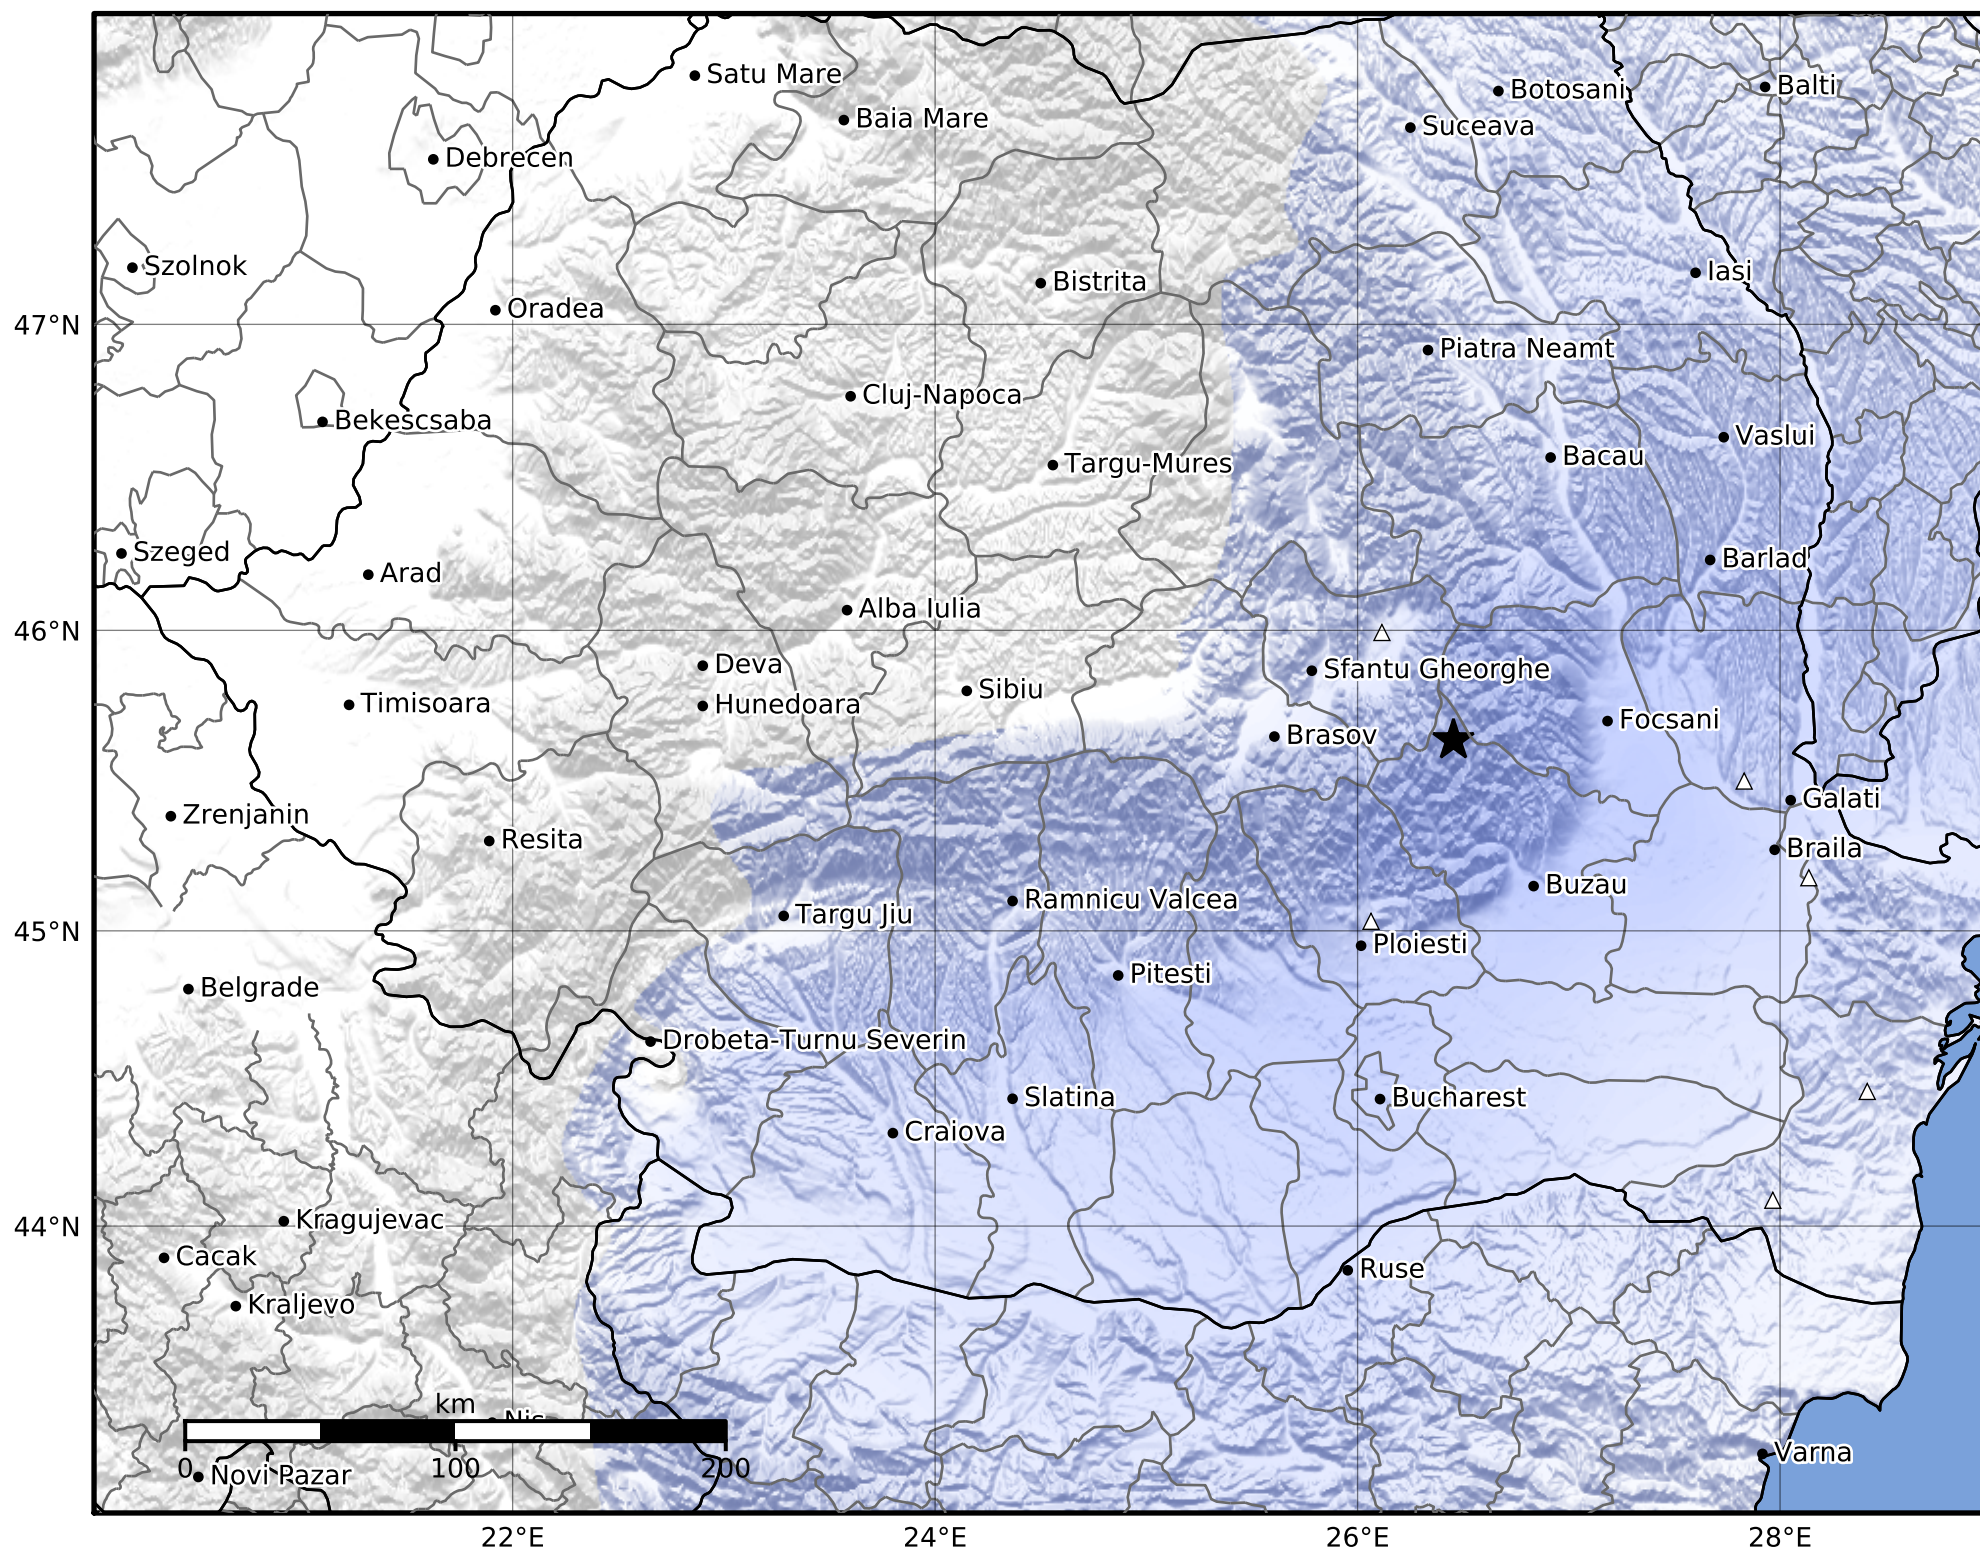

Macroseismic Intensity Map
 INFP ShakeMap: Zona seismică Vrancea - Buzău
 Apr 19, 2026 16:46:52 UTC M3.5 N45.64 E26.45 Depth: 145.0km
 ID:2026041916465276

SHAKING	Not felt	Weak	Light	Moderate	Strong	Very strong	Severe	Violent	Extreme
DAMAGE	None	None	None	Very light	Light	Moderate	Moderate/heavy	Heavy	Very heavy
PGA(%g)	<0.05	0.3	2.76	6.2	11.5	21.5	40.1	74.7	>139
PGV(cm/s)	<0.02	0.13	1.41	4.65	9.64	20	41.4	85.8	>178
INTENSITY	I	II-III	IV	V	VI	VII	VIII	IX	X+

Scale based on Worden et al. (2012)

Version 1: Processed 2026-04-19T17:31:43Z

△ Seismic Instrument ○ Macroseismic Observation ★ Epicenter