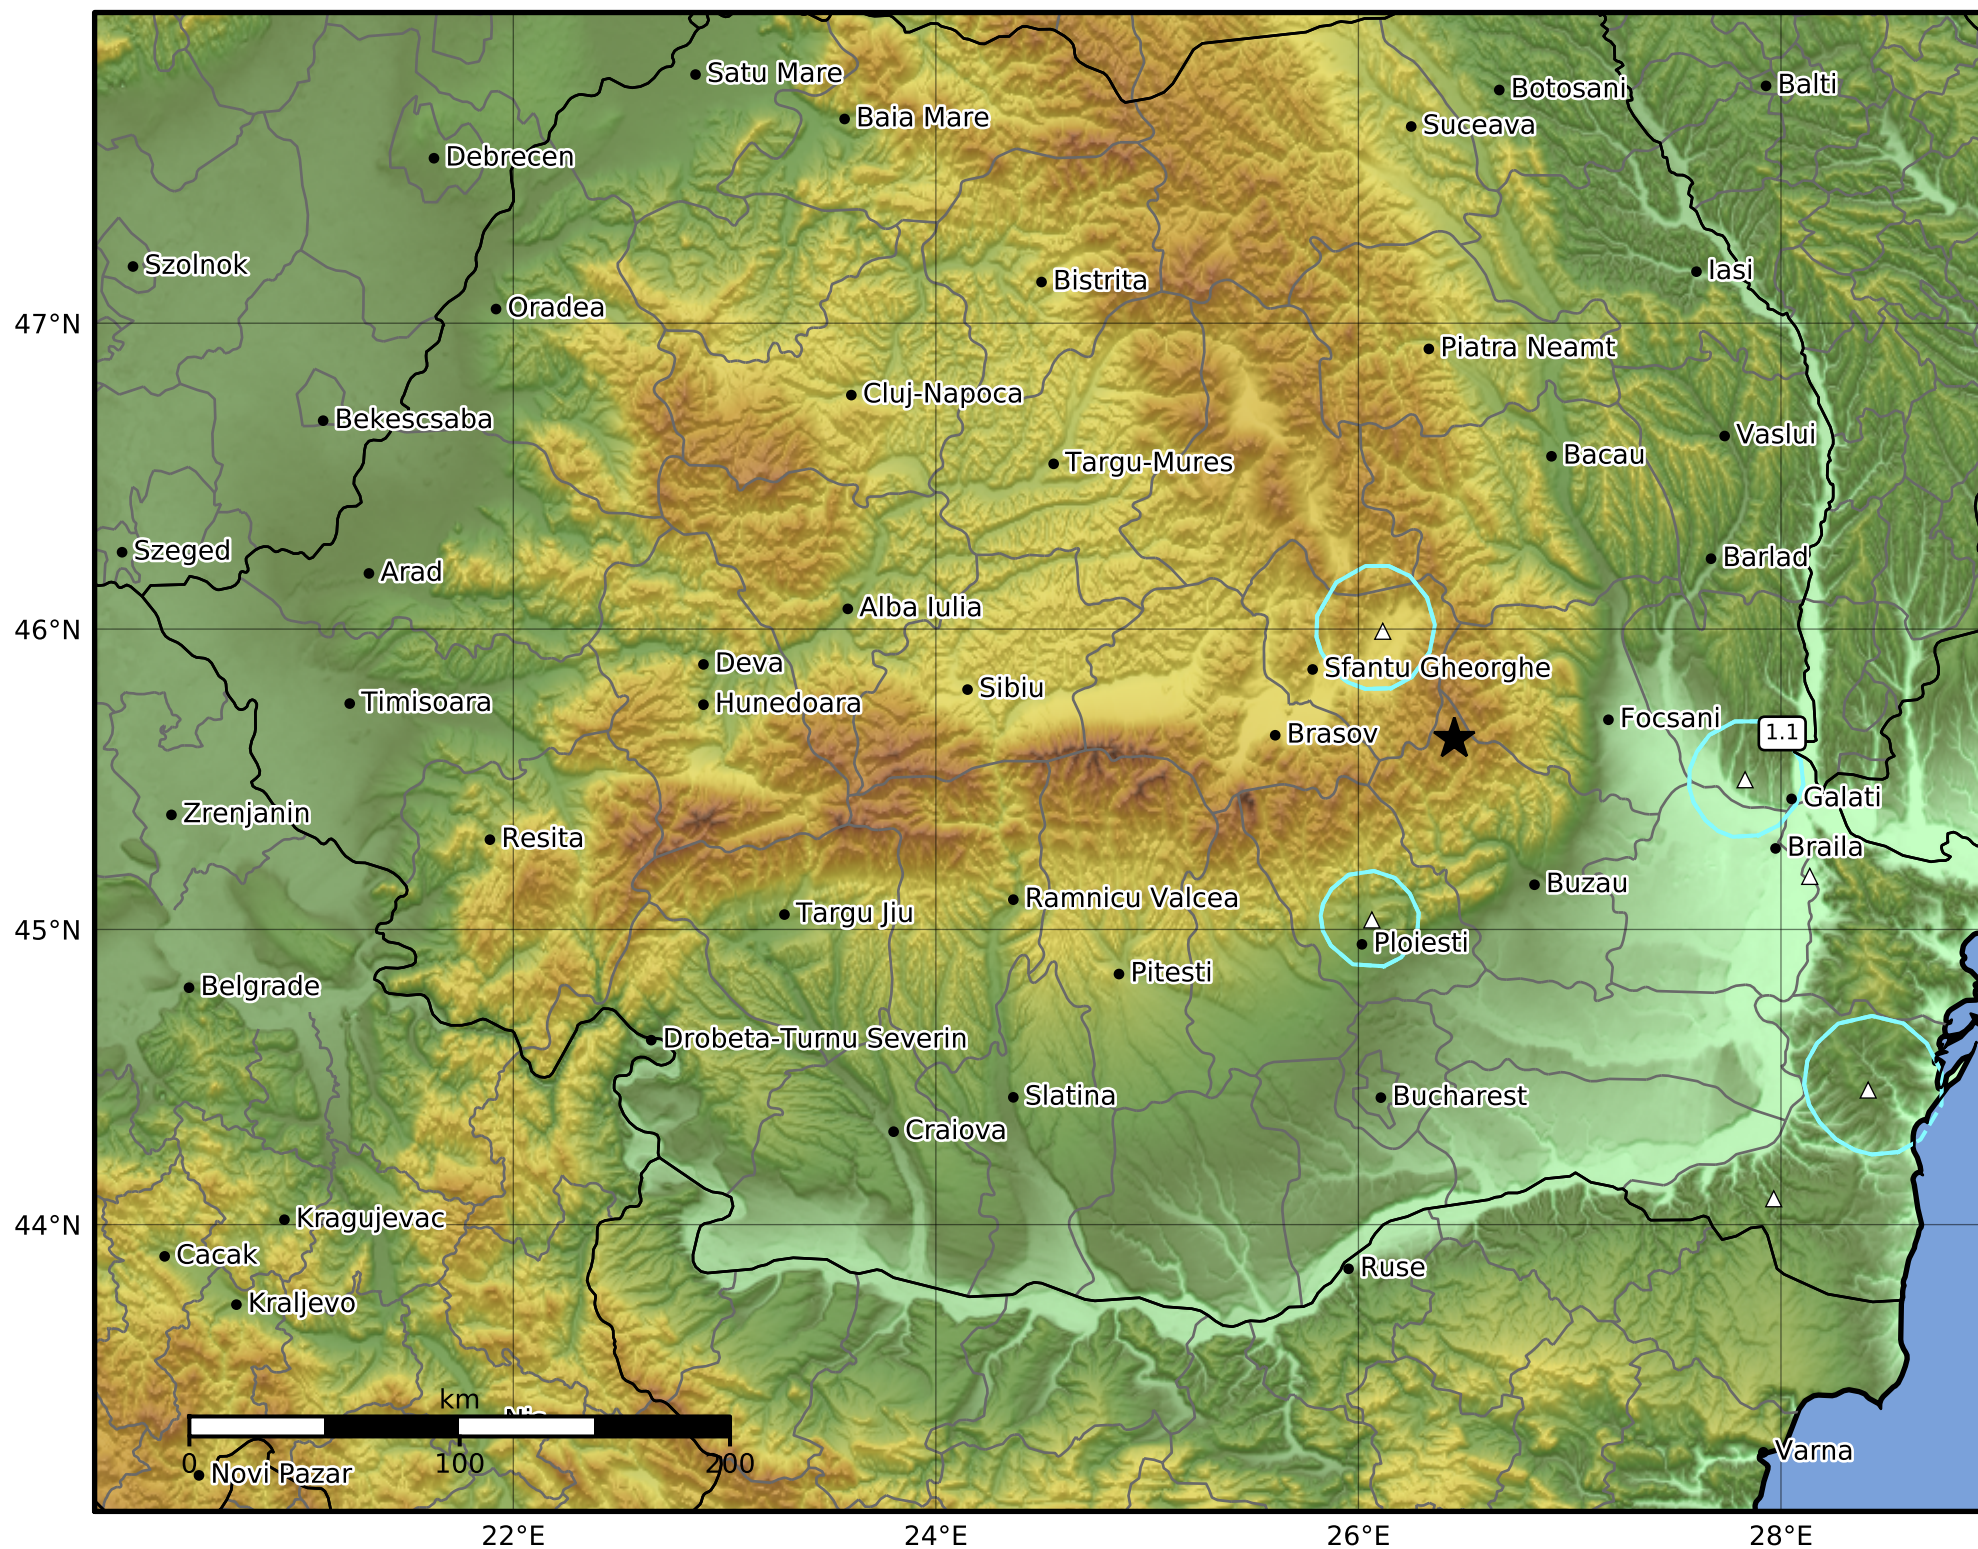

Peak Ground Velocity Map
 INFP ShakeMap: Zona seismica Vrancea - Buzau
 Apr 19, 2026 16:46:52 UTC M3.5 N45.64 E26.45 Depth: 145.0km
 ID:2026041916465276

Scale based on Worden et al. (2012)

Version 1: Processed 2026-04-19T17:31:43Z

△ Seismic Instrument ○ Macro seismic Observation ★ Epicenter