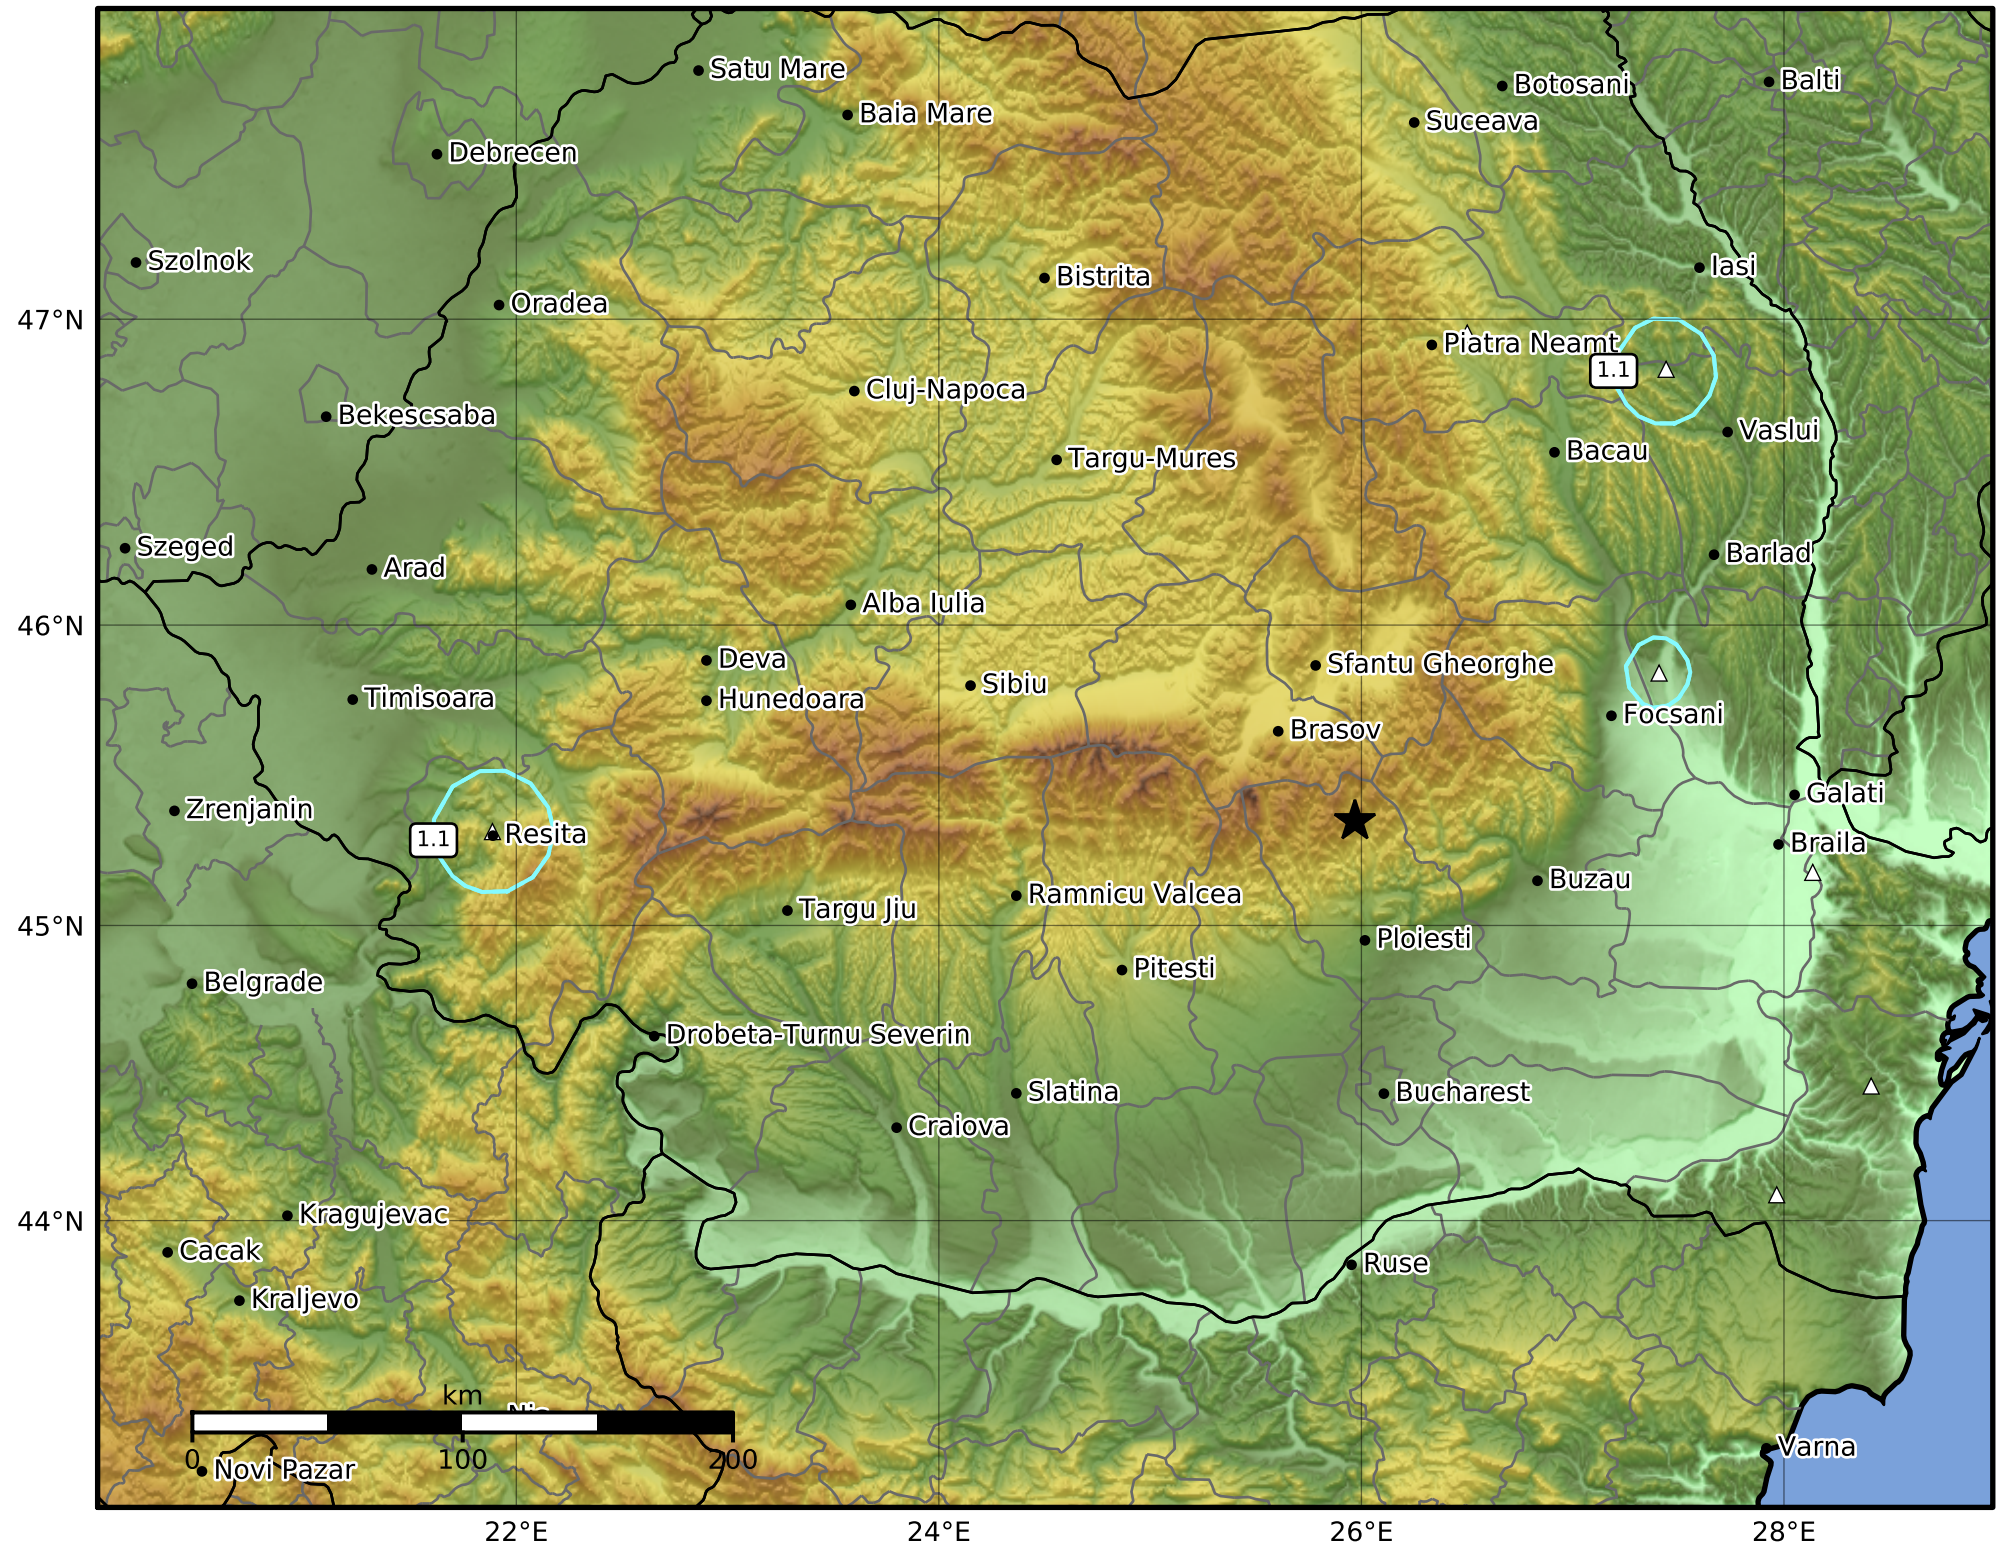

Peak Ground Velocity Map
 INFP ShakeMap: Muntenia - Prahova
 May 04, 2026 15:30:51 UTC M3.3 N45.35 E25.97 Depth: 133.0km
 ID:2026050415305136

Scale based on Worden et al. (2012)

Version 1: Processed 2026-05-04T16:06:32Z

△ Seismic Instrument ○ Macroseismic Observation ★ Epicenter