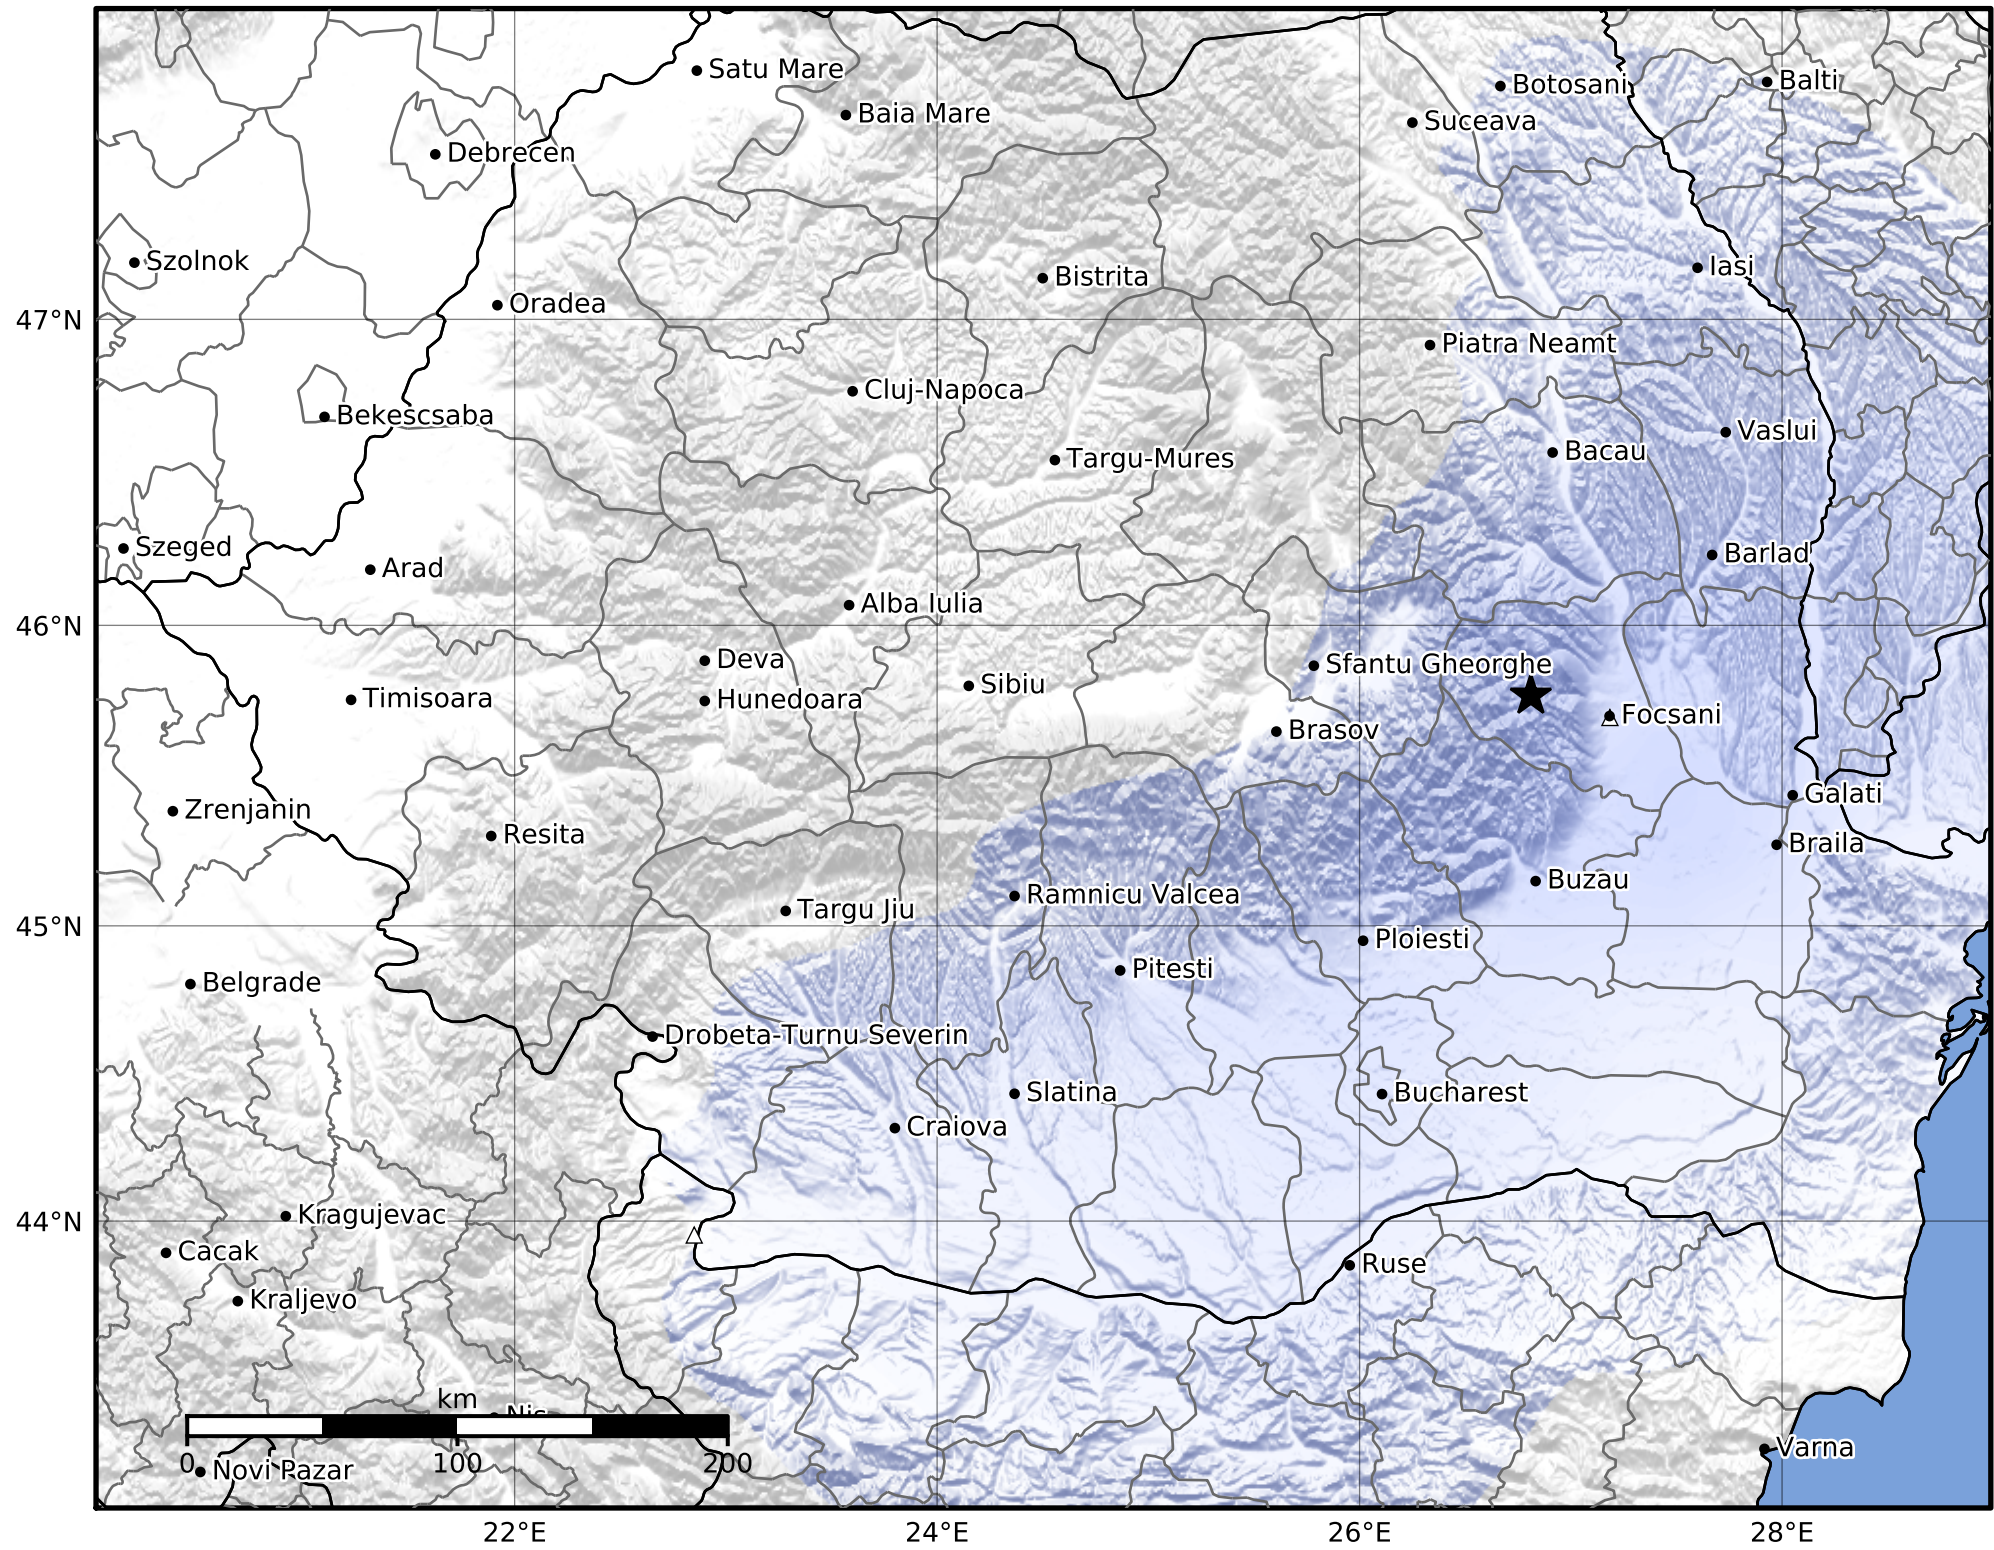

Macroseismic Intensity Map
 INFP ShakeMap: Zona seismică Vrancea - Vrancea
 May 08, 2026 18:36:05 UTC M3.1 N45.77 E26.81 Depth: 128.0km
 ID:2026050818360526

SHAKING	Not felt	Weak	Light	Moderate	Strong	Very strong	Severe	Violent	Extreme
DAMAGE	None	None	None	Very light	Light	Moderate	Moderate/heavy	Heavy	Very heavy
PGA(%g)	<0.05	0.3	2.76	6.2	11.5	21.5	40.1	74.7	>139
PGV(cm/s)	<0.02	0.13	1.41	4.65	9.64	20	41.4	85.8	>178
INTENSITY	I	II-III	IV	V	VI	VII	VIII	IX	X+

Scale based on Worden et al. (2012)

Version 1: Processed 2026-05-08T19:24:54Z

△ Seismic Instrument

○ Macroseismic Observation

★ Epicenter