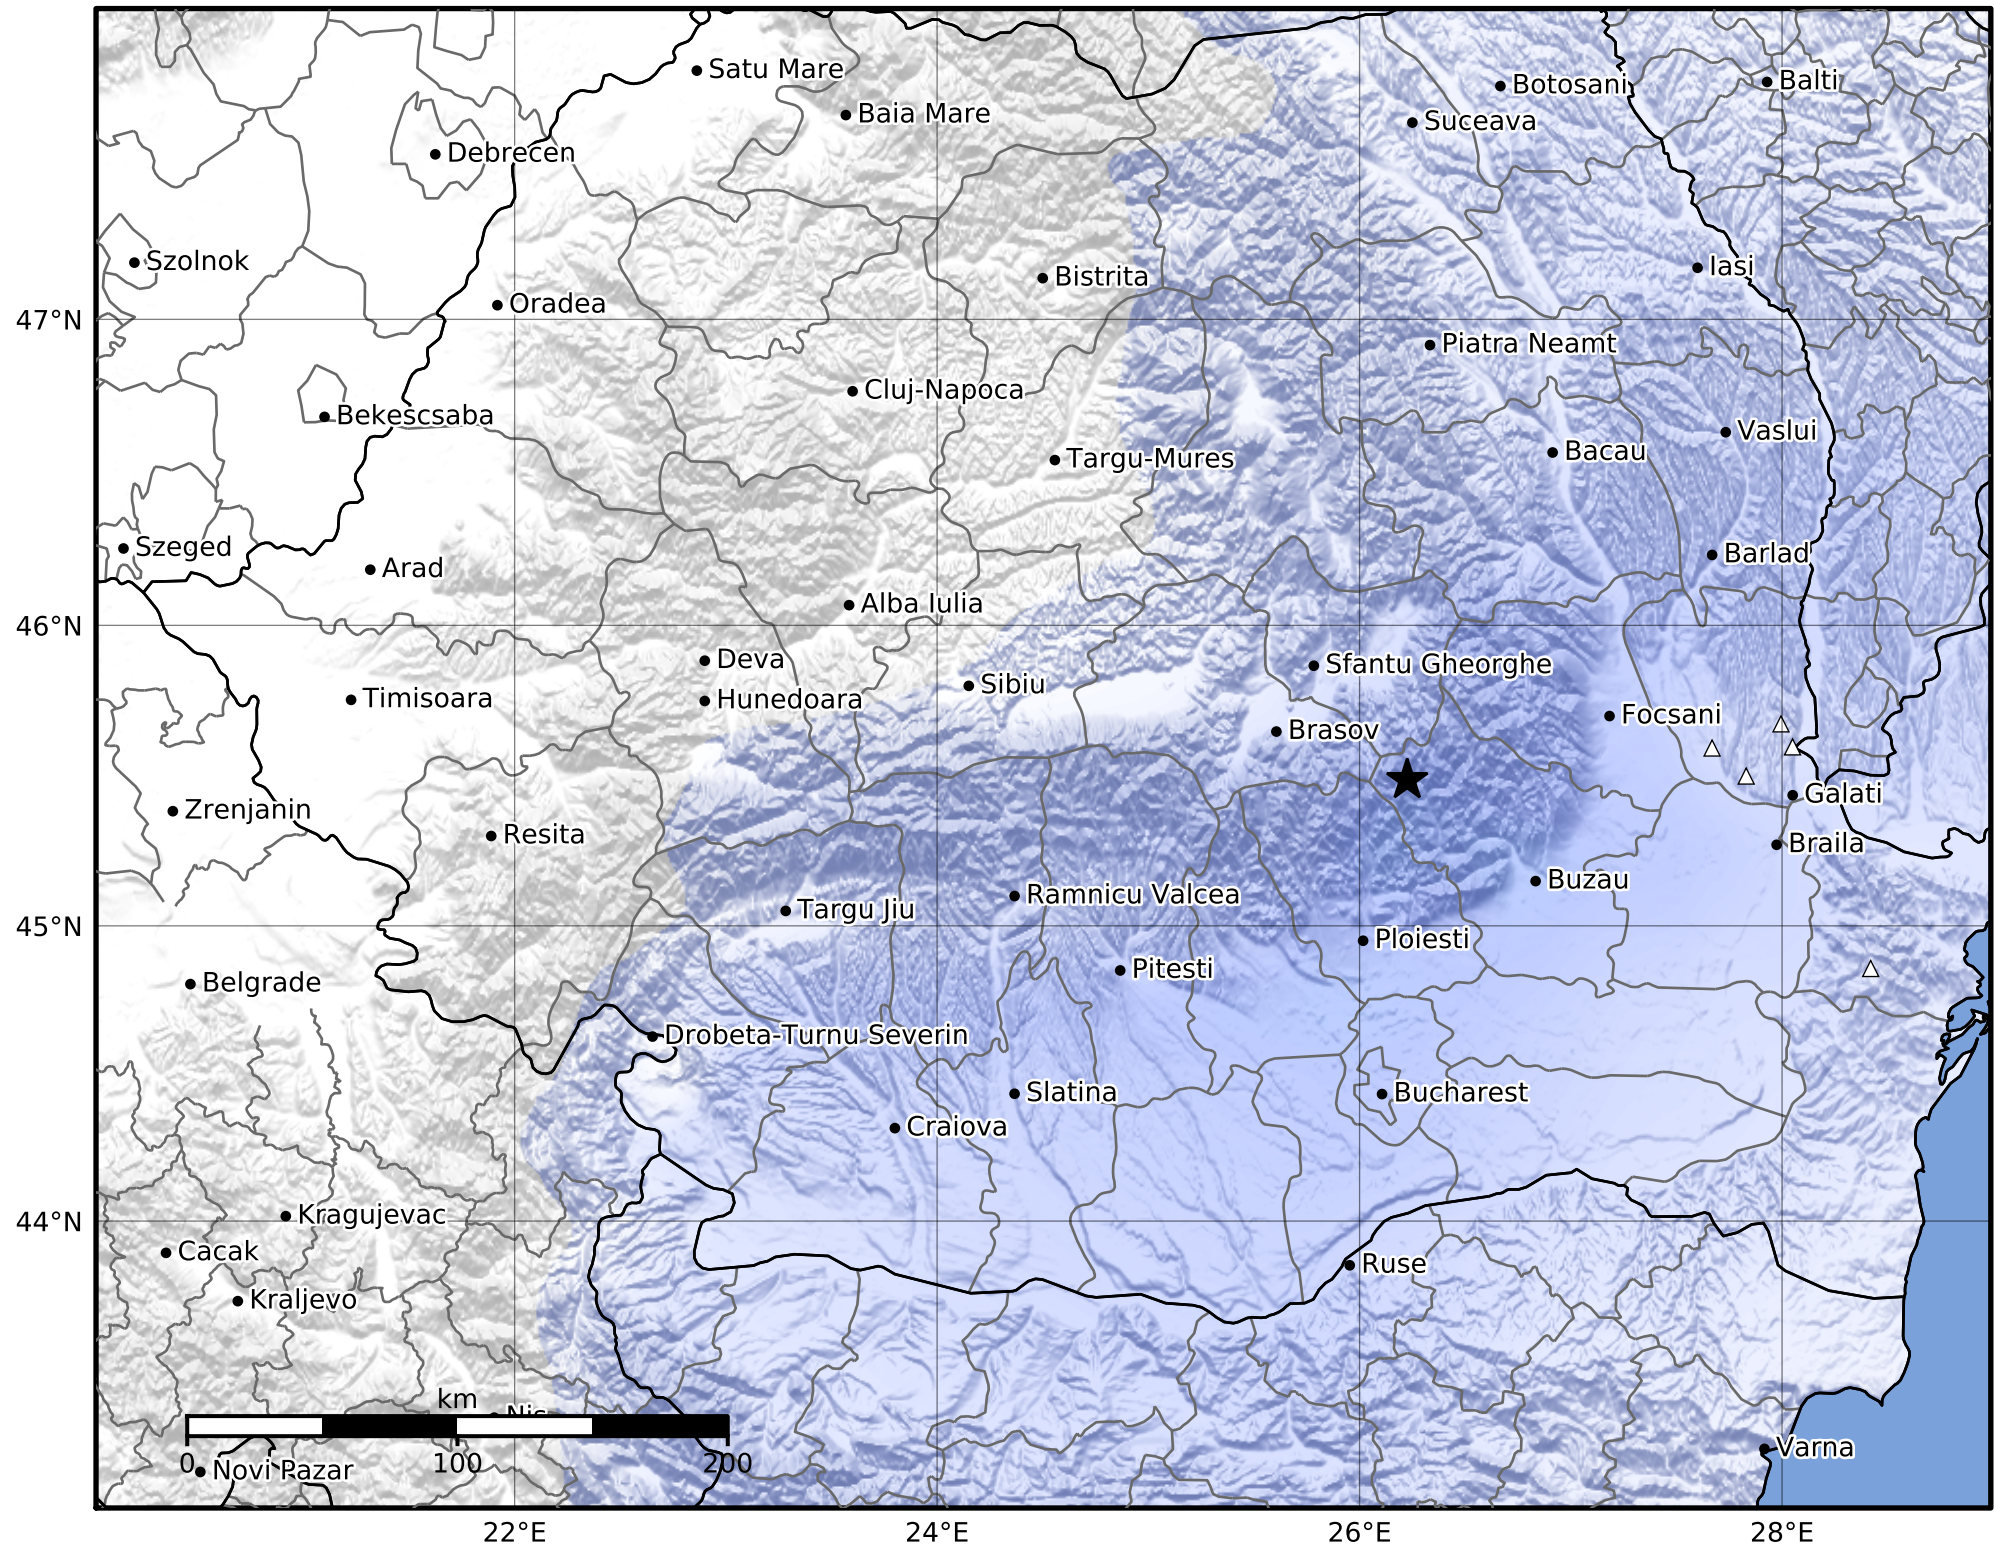

Macroseismic Intensity Map  
 INFP ShakeMap: Zona seismică Vrancea - Buzău  
 May 09, 2026 22:50:36 UTC M3.6 N45.49 E26.23 Depth: 130.0km  
 ID:2026050922503697

SHAKING	Not felt	Weak	Light	Moderate	Strong	Very strong	Severe	Violent	Extreme
DAMAGE	None	None	None	Very light	Light	Moderate	Moderate/heavy	Heavy	Very heavy
PGA(%g)	<0.05	0.3	2.76	6.2	11.5	21.5	40.1	74.7	>139
PGV(cm/s)	<0.02	0.13	1.41	4.65	9.64	20	41.4	85.8	>178
INTENSITY	<b>I</b>	<b>II-III</b>	<b>IV</b>	<b>V</b>	<b>VI</b>	<b>VII</b>	<b>VIII</b>	<b>IX</b>	<b>X+</b>

Scale based on Worden et al. (2012)

Version 1: Processed 2026-05-09T23:26:36Z

△ Seismic Instrument      ○ Macroseismic Observation      ★ Epicenter