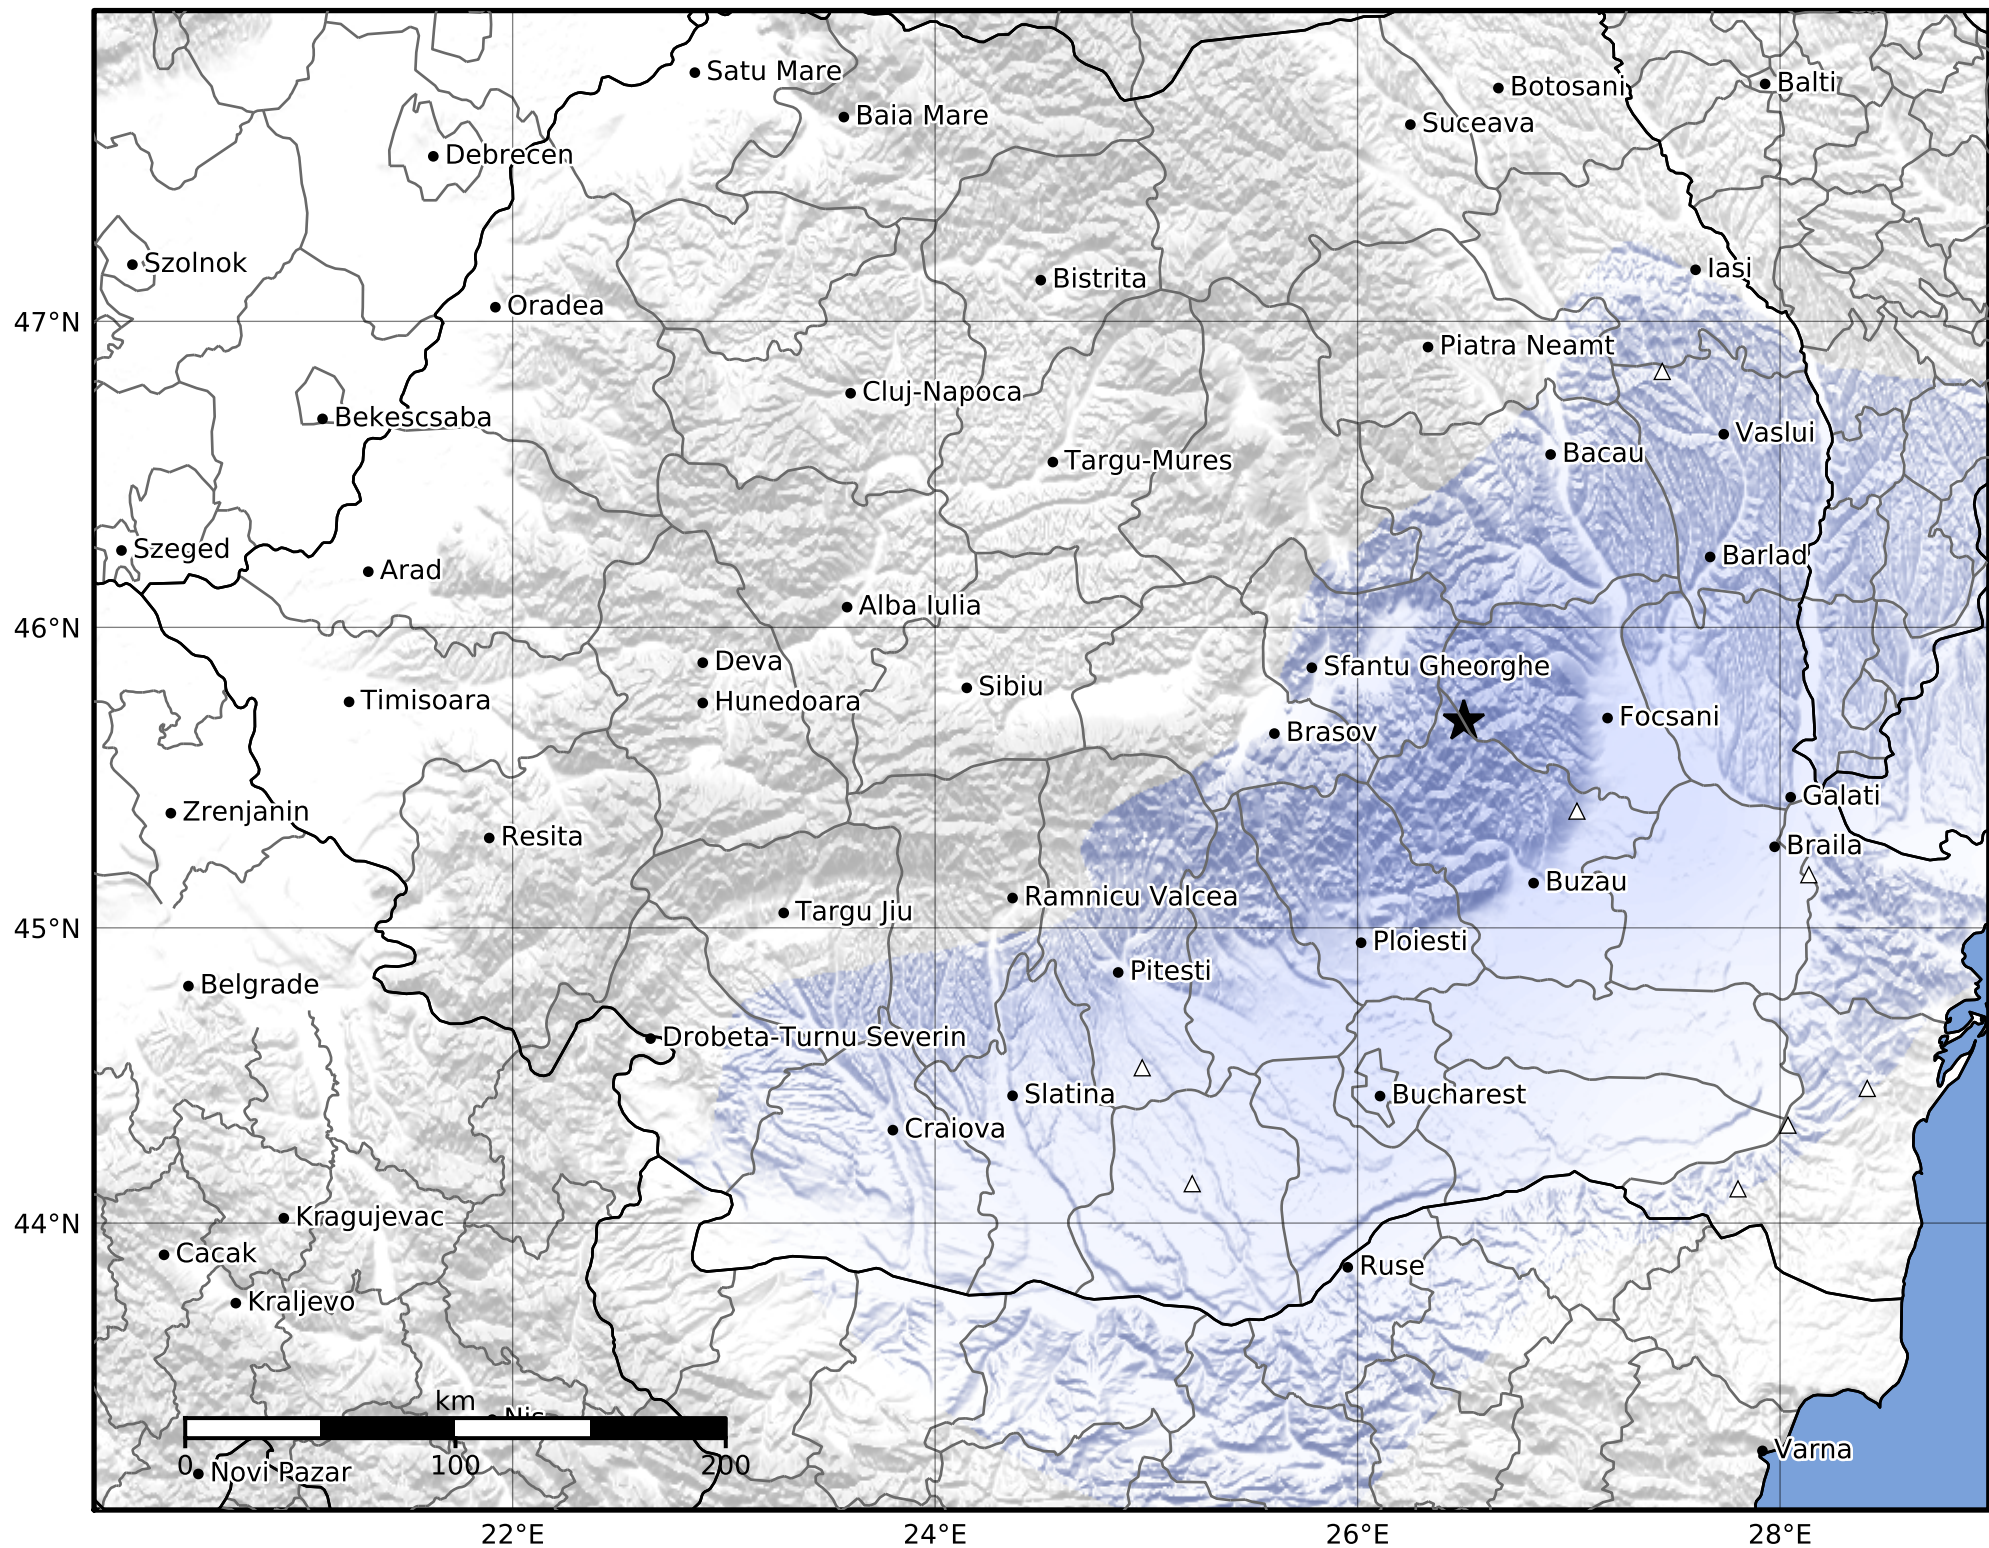

Macroseismic Intensity Map
 INFP ShakeMap: Zona seismică Vrancea - Vrancea
 May 24, 2026 02:02:26 UTC M3.5 N45.69 E26.50 Depth: 87.0km
 ID:2026052402022628

SHAKING	Not felt	Weak	Light	Moderate	Strong	Very strong	Severe	Violent	Extreme
DAMAGE	None	None	None	Very light	Light	Moderate	Moderate/heavy	Heavy	Very heavy
PGA(%g)	<0.05	0.3	2.76	6.2	11.5	21.5	40.1	74.7	>139
PGV(cm/s)	<0.02	0.13	1.41	4.65	9.64	20	41.4	85.8	>178
INTENSITY	I	II-III	IV	V	VI	VII	VIII	IX	X+

Scale based on Worden et al. (2012)

Version 1: Processed 2026-05-24T02:38:20Z

△ Seismic Instrument ○ Macroseismic Observation ★ Epicenter