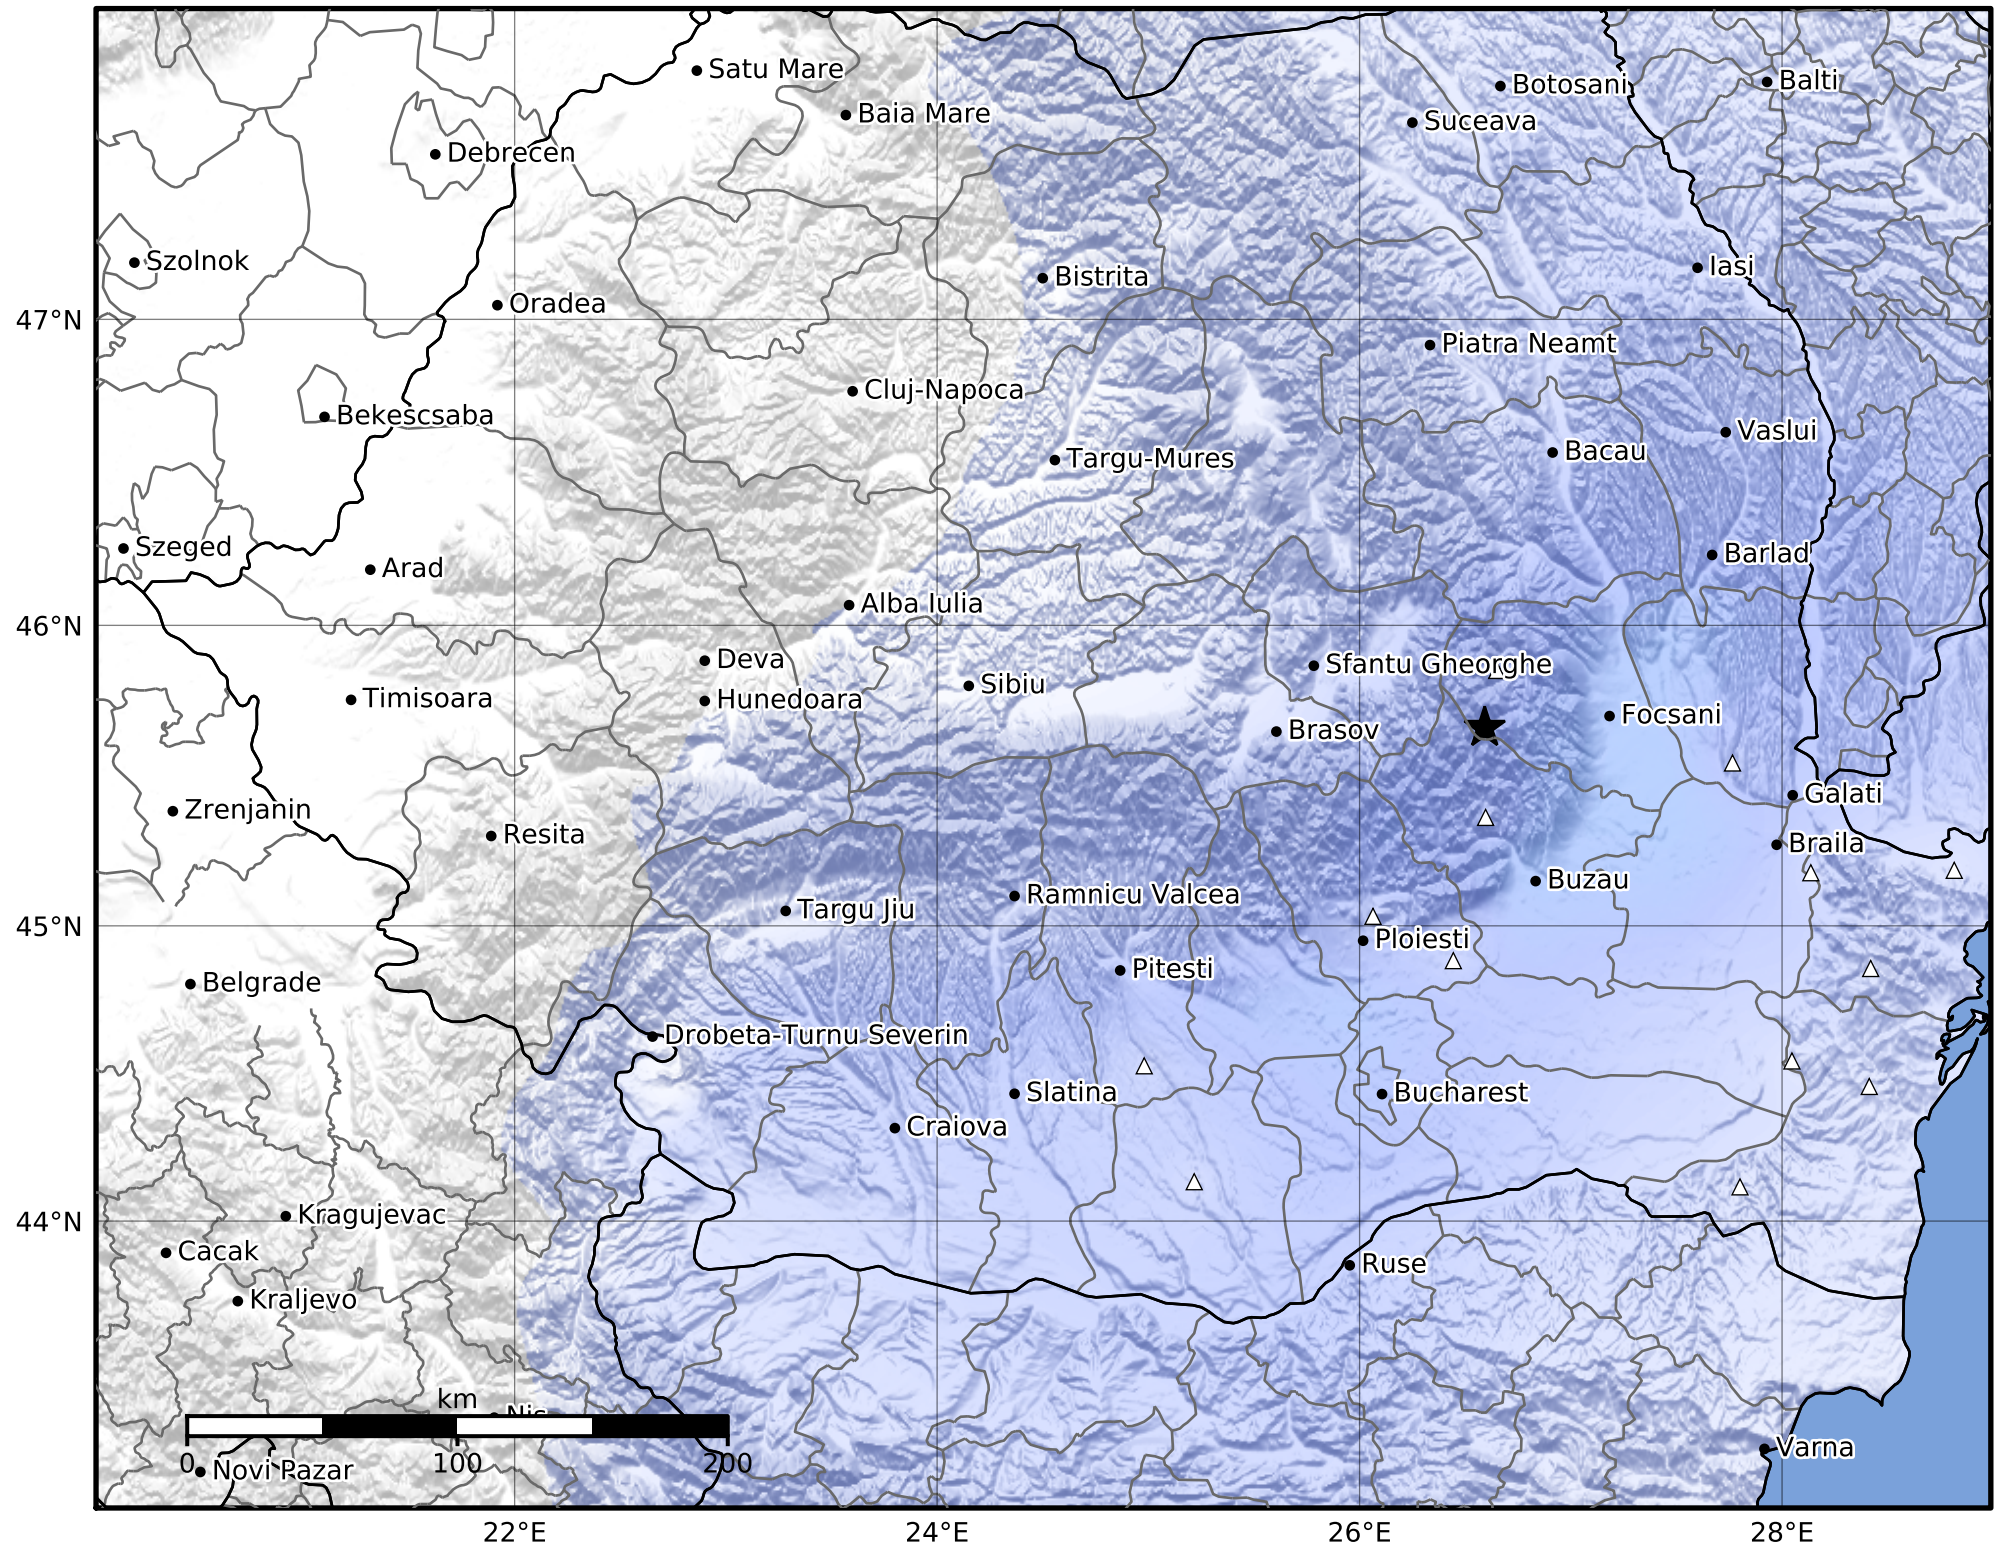

Macroseismic Intensity Map
 INFP ShakeMap: Zona seismică Vrancea - Vrancea
 May 25, 2026 14:33:40 UTC M3.8 N45.66 E26.59 Depth: 134.0km
 ID:2026052514334024

SHAKING	Not felt	Weak	Light	Moderate	Strong	Very strong	Severe	Violent	Extreme
DAMAGE	None	None	None	Very light	Light	Moderate	Moderate/heavy	Heavy	Very heavy
PGA(%g)	<0.05	0.3	2.76	6.2	11.5	21.5	40.1	74.7	>139
PGV(cm/s)	<0.02	0.13	1.41	4.65	9.64	20	41.4	85.8	>178
INTENSITY	I	II-III	IV	V	VI	VII	VIII	IX	X+

Scale based on Worden et al. (2012)

Version 1: Processed 2026-05-25T15:25:22Z

△ Seismic Instrument ○ Macroseismic Observation ★ Epicenter