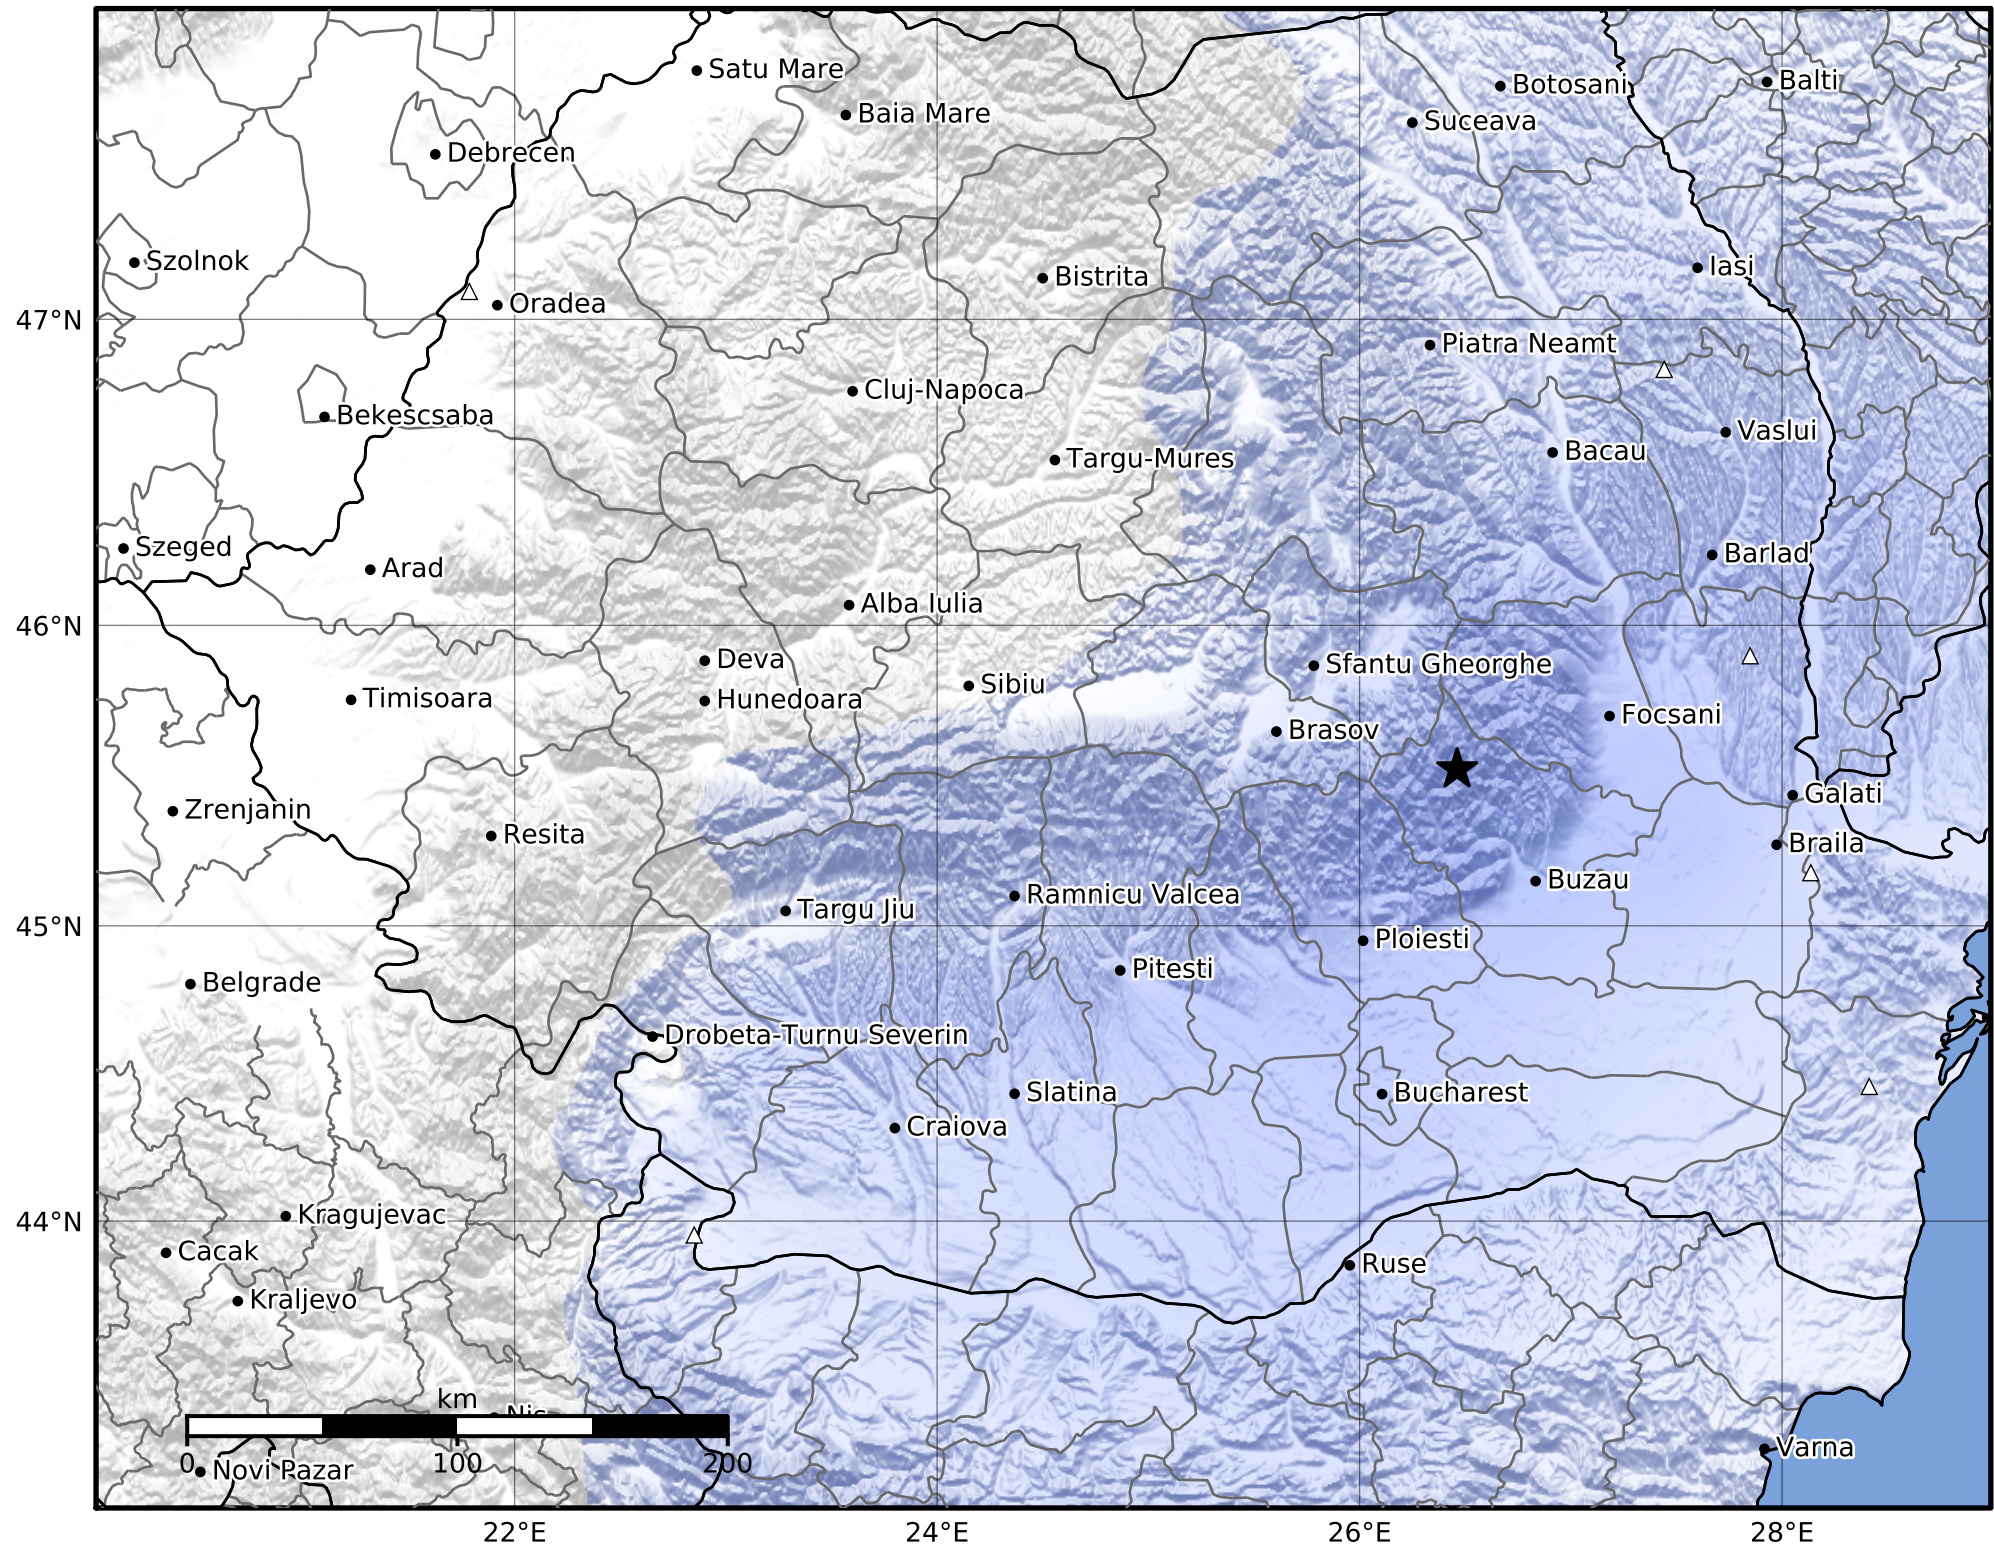

Macroseismic Intensity Map
 INFP ShakeMap: Zona seismică Vrancea - Buzău
 May 29, 2026 17:08:48 UTC M3.5 N45.52 E26.46 Depth: 119.0km
 ID:2026052917084809

SHAKING	Not felt	Weak	Light	Moderate	Strong	Very strong	Severe	Violent	Extreme
DAMAGE	None	None	None	Very light	Light	Moderate	Moderate/heavy	Heavy	Very heavy
PGA(%g)	<0.05	0.3	2.76	6.2	11.5	21.5	40.1	74.7	>139
PGV(cm/s)	<0.02	0.13	1.41	4.65	9.64	20	41.4	85.8	>178
INTENSITY	I	II-III	IV	V	VI	VII	VIII	IX	X+

Scale based on Worden et al. (2012)

Version 1: Processed 2026-05-29T17:49:32Z

△ Seismic Instrument

○ Macroseismic Observation

★ Epicenter