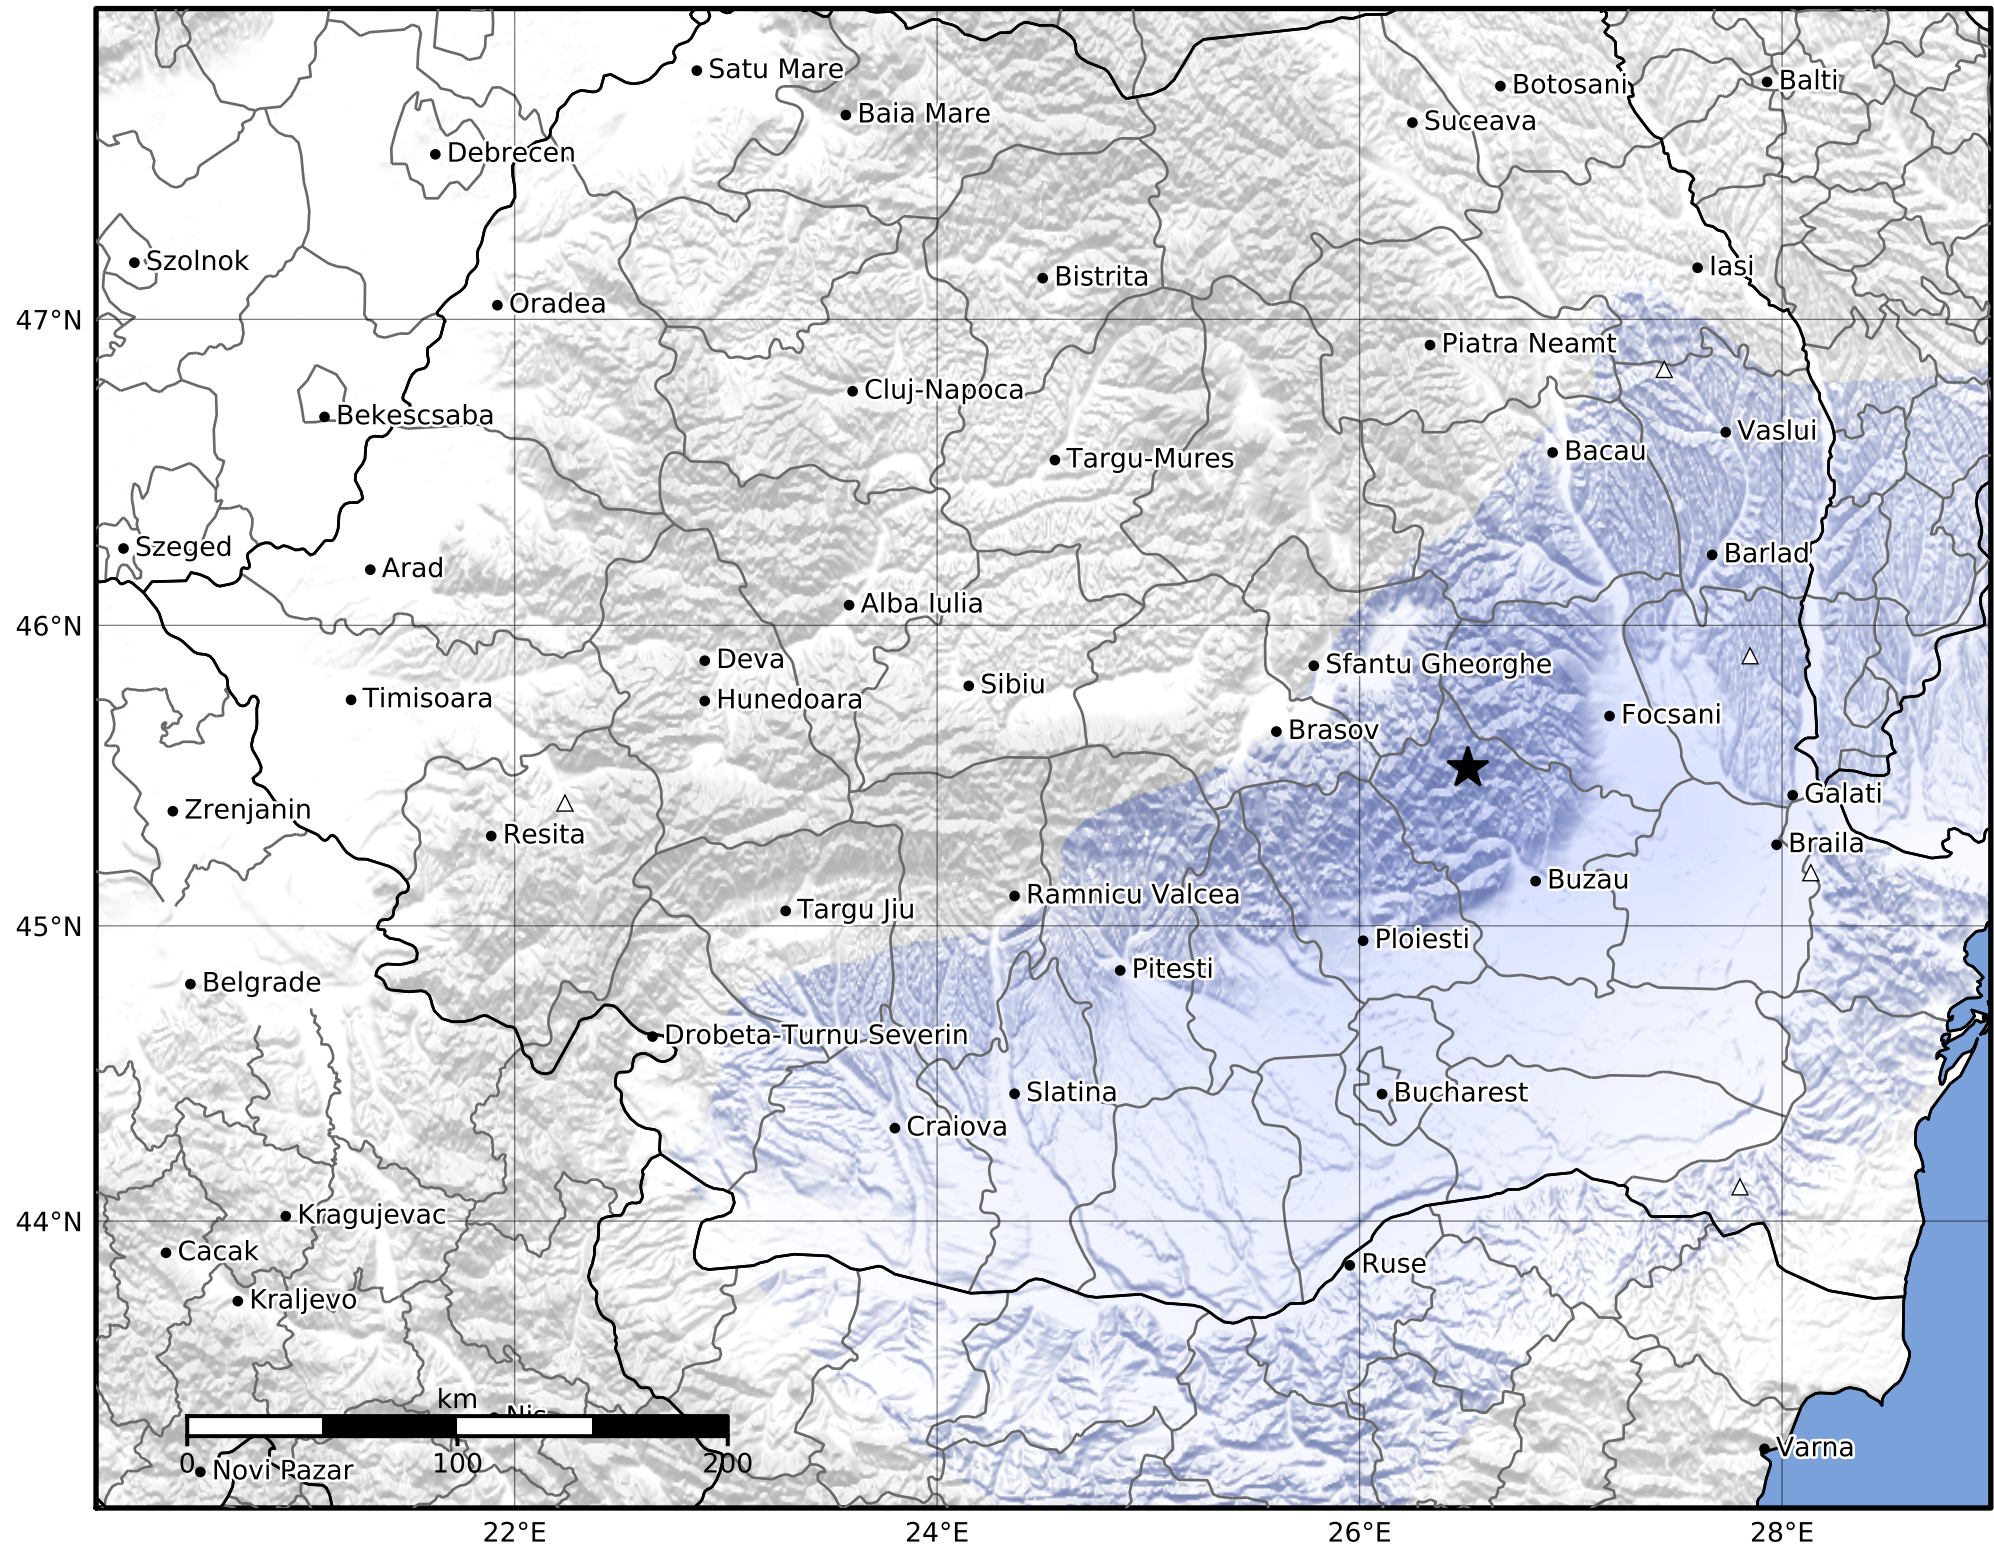

Macroseismic Intensity Map  
 INFP ShakeMap: Zona seismică Vrancea - Buzău  
 May 31, 2026 21:47:00 UTC M3.3 N45.53 E26.51 Depth: 113.0km  
 ID:2026053121470031

SHAKING	Not felt	Weak	Light	Moderate	Strong	Very strong	Severe	Violent	Extreme
DAMAGE	None	None	None	Very light	Light	Moderate	Moderate/heavy	Heavy	Very heavy
PGA(%g)	<0.05	0.3	2.76	6.2	11.5	21.5	40.1	74.7	>139
PGV(cm/s)	<0.02	0.13	1.41	4.65	9.64	20	41.4	85.8	>178
INTENSITY	<b>I</b>	<b>II-III</b>	<b>IV</b>	<b>V</b>	<b>VI</b>	<b>VII</b>	<b>VIII</b>	<b>IX</b>	<b>X+</b>

Scale based on Worden et al. (2012)

Version 1: Processed 2026-05-31T22:28:54Z

△ Seismic Instrument      ○ Macroseismic Observation      ★ Epicenter