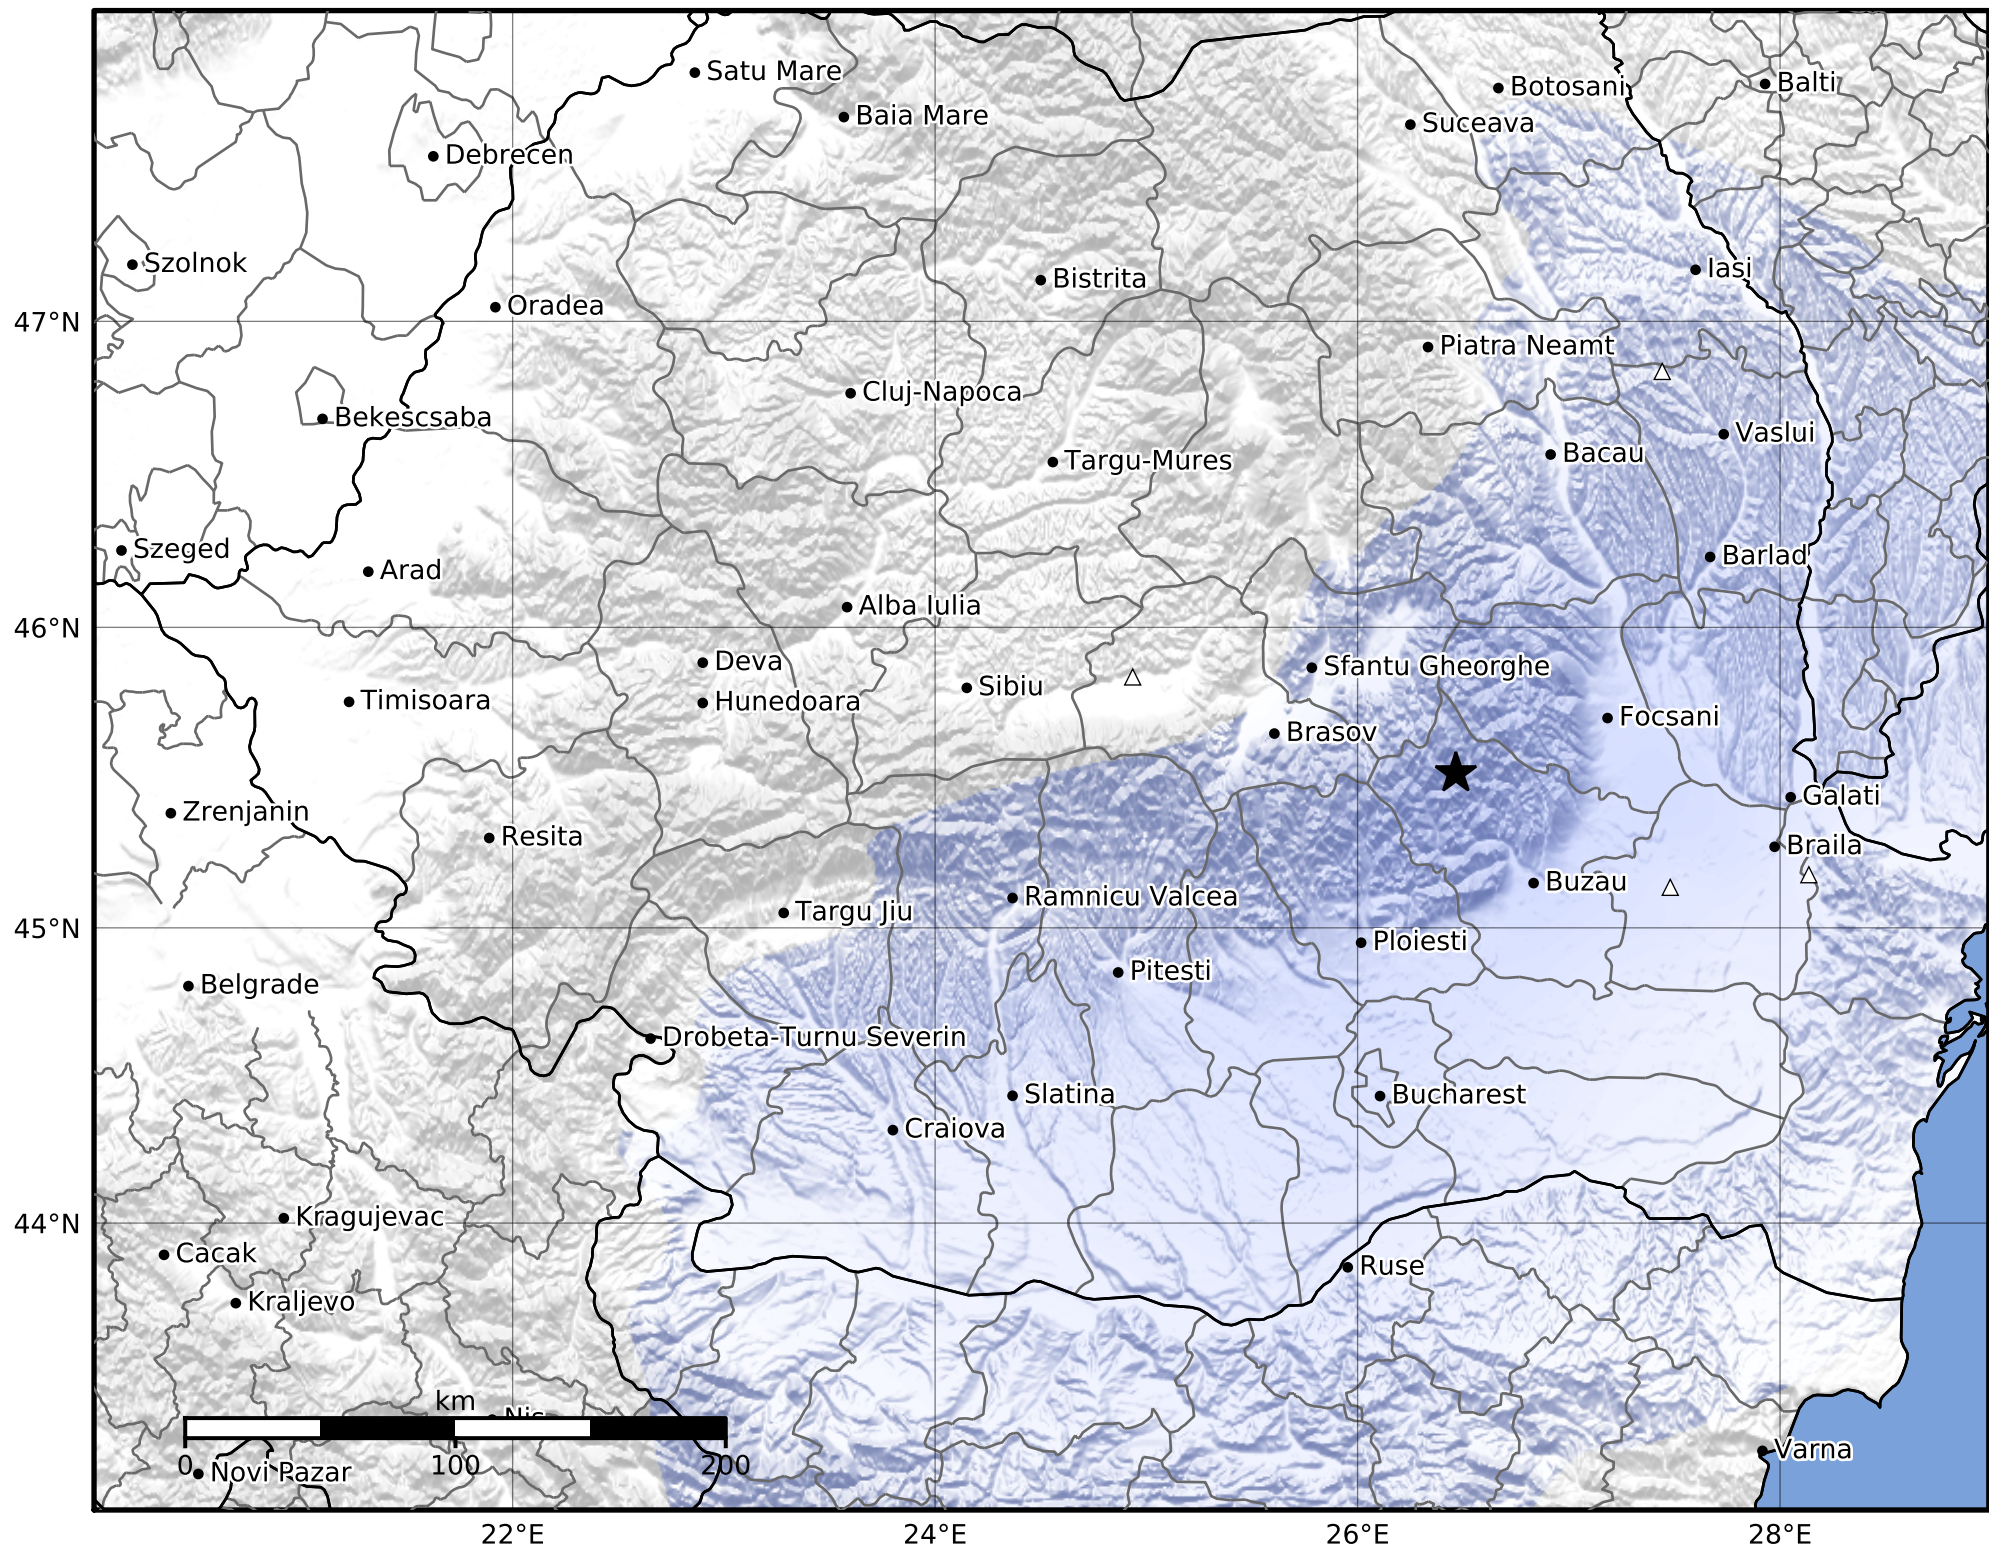

Macroseismic Intensity Map  
 INFP ShakeMap: Zona seismică Vrancea - Buzău  
 Jun 03, 2026 00:27:05 UTC M3.1 N45.52 E26.47 Depth: 124.0km  
 ID:2026060300270514

SHAKING	Not felt	Weak	Light	Moderate	Strong	Very strong	Severe	Violent	Extreme
DAMAGE	None	None	None	Very light	Light	Moderate	Moderate/heavy	Heavy	Very heavy
PGA(%g)	<0.05	0.3	2.76	6.2	11.5	21.5	40.1	74.7	>139
PGV(cm/s)	<0.02	0.13	1.41	4.65	9.64	20	41.4	85.8	>178
INTENSITY	<b>I</b>	<b>II-III</b>	<b>IV</b>	<b>V</b>	<b>VI</b>	<b>VII</b>	<b>VIII</b>	<b>IX</b>	<b>X+</b>

Scale based on Worden et al. (2012)

Version 1: Processed 2026-06-03T01:07:33Z

△ Seismic Instrument      ○ Macroseismic Observation      ★ Epicenter