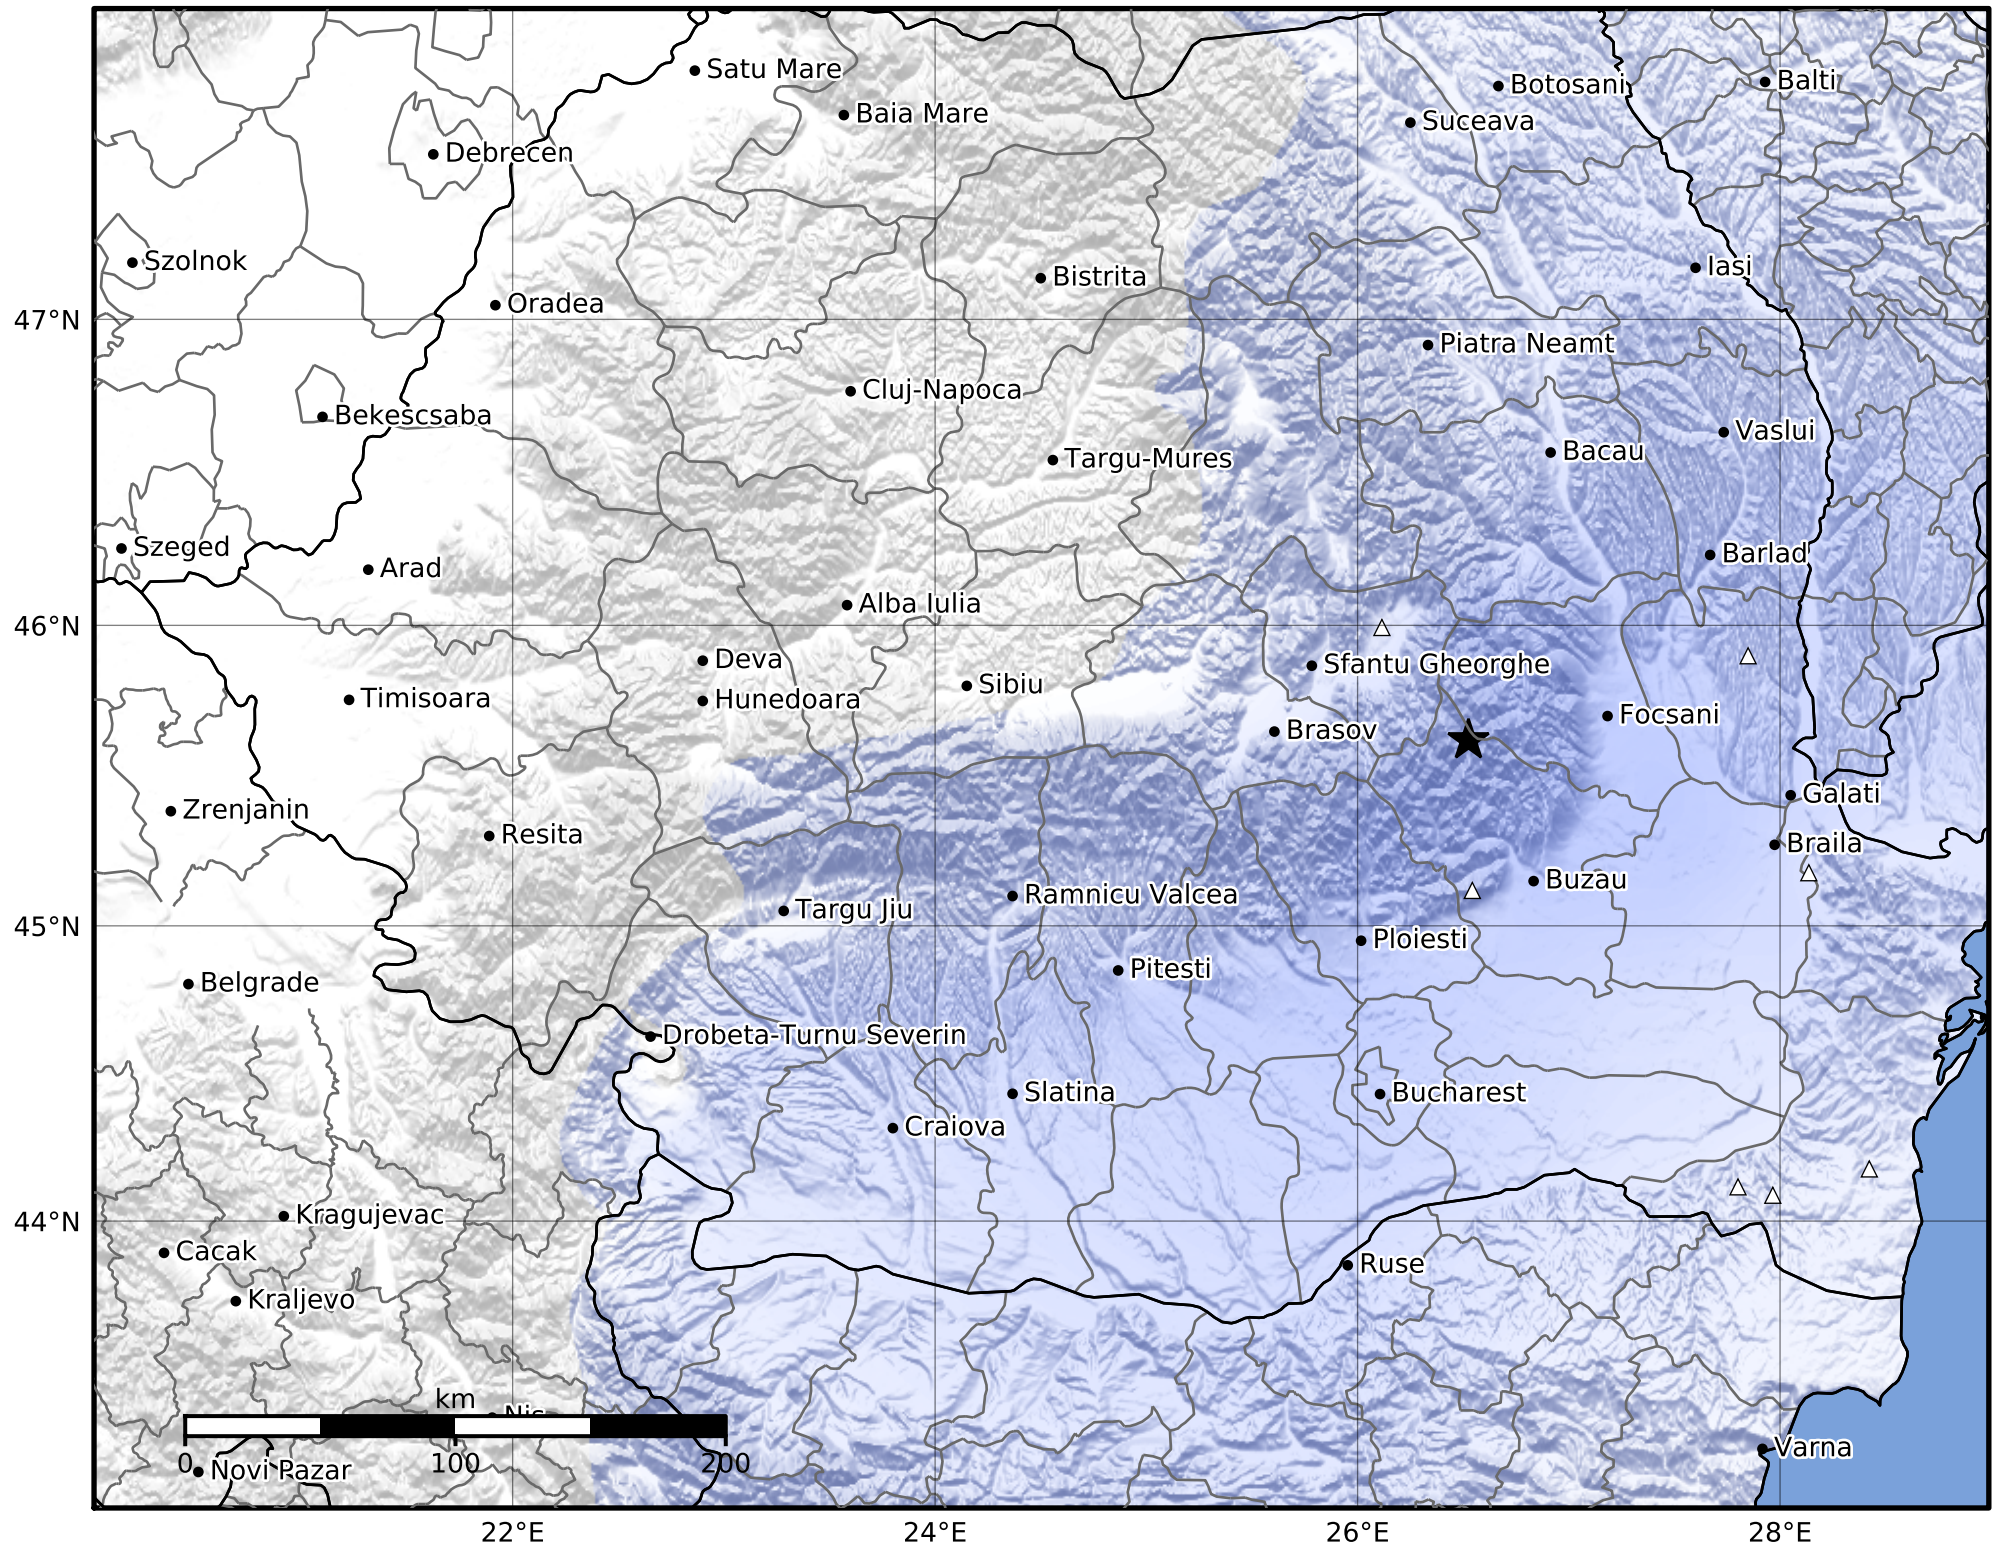

Macroseismic Intensity Map  
 INFP ShakeMap: Zona seismică Vrancea - Buzău  
 Jun 07, 2026 20:55:13 UTC M3.5 N45.62 E26.52 Depth: 131.0km  
 ID:2026060720551360

SHAKING	Not felt	Weak	Light	Moderate	Strong	Very strong	Severe	Violent	Extreme
DAMAGE	None	None	None	Very light	Light	Moderate	Moderate/heavy	Heavy	Very heavy
PGA(%g)	<0.05	0.3	2.76	6.2	11.5	21.5	40.1	74.7	>139
PGV(cm/s)	<0.02	0.13	1.41	4.65	9.64	20	41.4	85.8	>178
INTENSITY	<b>I</b>	<b>II-III</b>	<b>IV</b>	<b>V</b>	<b>VI</b>	<b>VII</b>	<b>VIII</b>	<b>IX</b>	<b>X+</b>

Scale based on Worden et al. (2012)

Version 1: Processed 2026-06-07T21:29:19Z

△ Seismic Instrument      ○ Macroseismic Observation      ★ Epicenter