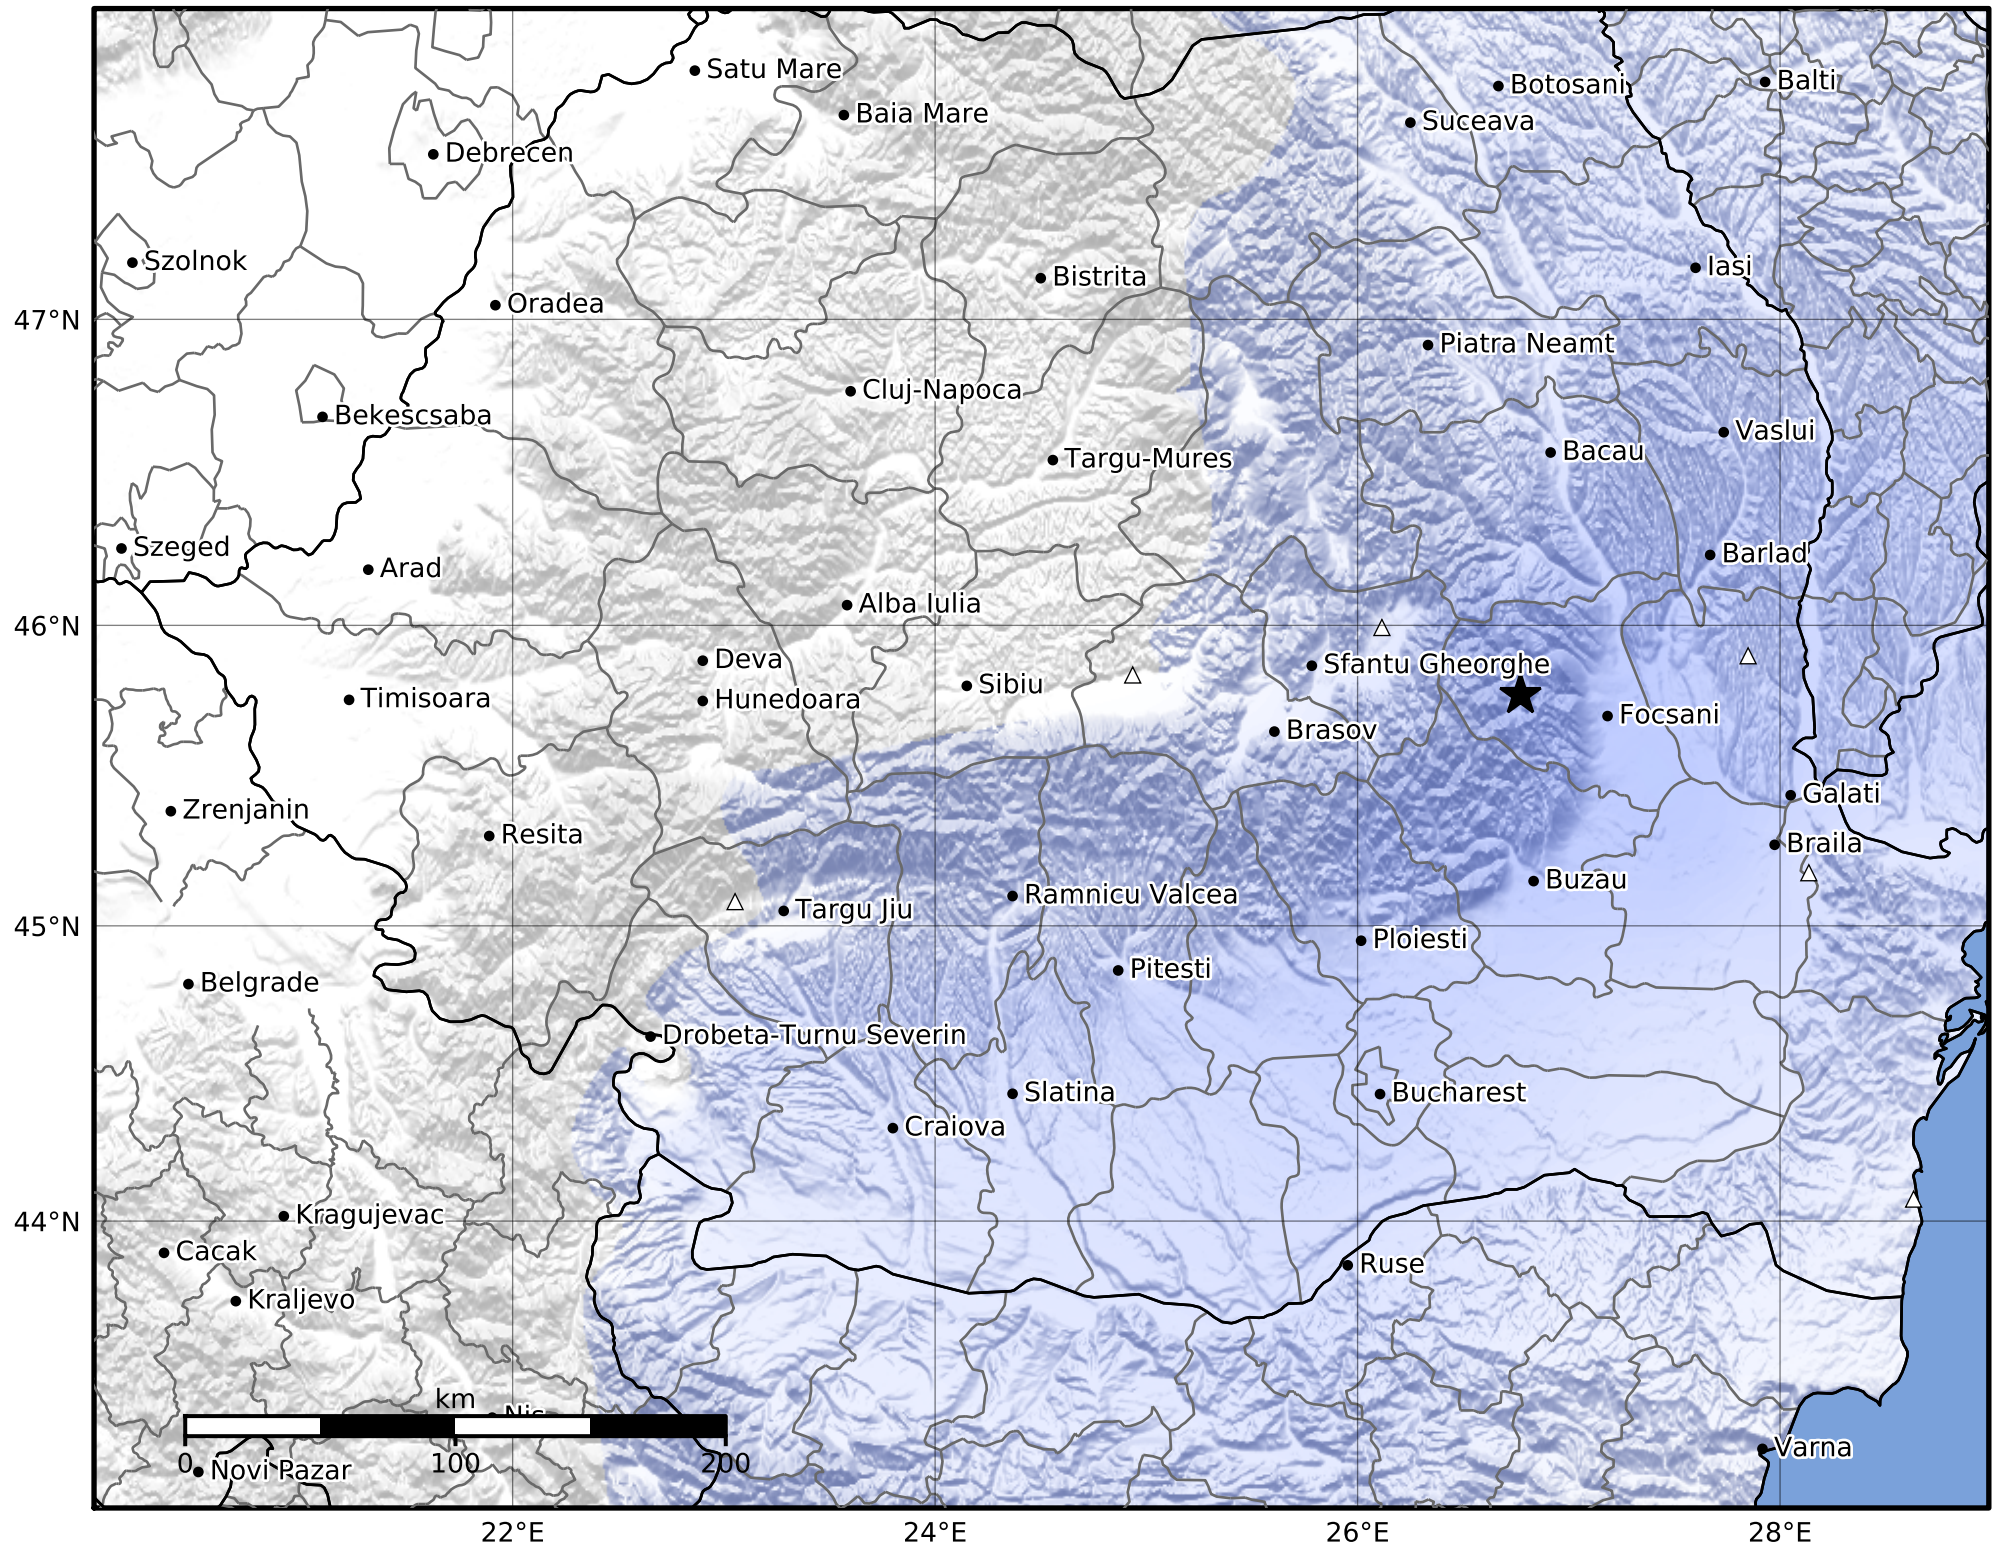

Macroseismic Intensity Map
 INFP ShakeMap: Zona seismica Vrancea - Vrancea
 Jun 19, 2026 15:41:14 UTC M3.5 N45.77 E26.77 Depth: 133.0km
 ID:2026061915411496

SHAKING	Not felt	Weak	Light	Moderate	Strong	Very strong	Severe	Violent	Extreme
DAMAGE	None	None	None	Very light	Light	Moderate	Moderate/heavy	Heavy	Very heavy
PGA(%g)	<0.05	0.3	2.76	6.2	11.5	21.5	40.1	74.7	>139
PGV(cm/s)	<0.02	0.13	1.41	4.65	9.64	20	41.4	85.8	>178
INTENSITY	I	II-III	IV	V	VI	VII	VIII	IX	X+

Scale based on Worden et al. (2012)

Version 1: Processed 2026-06-19T16:34:29Z

△ Seismic Instrument

○ Macroseismic Observation

★ Epicenter