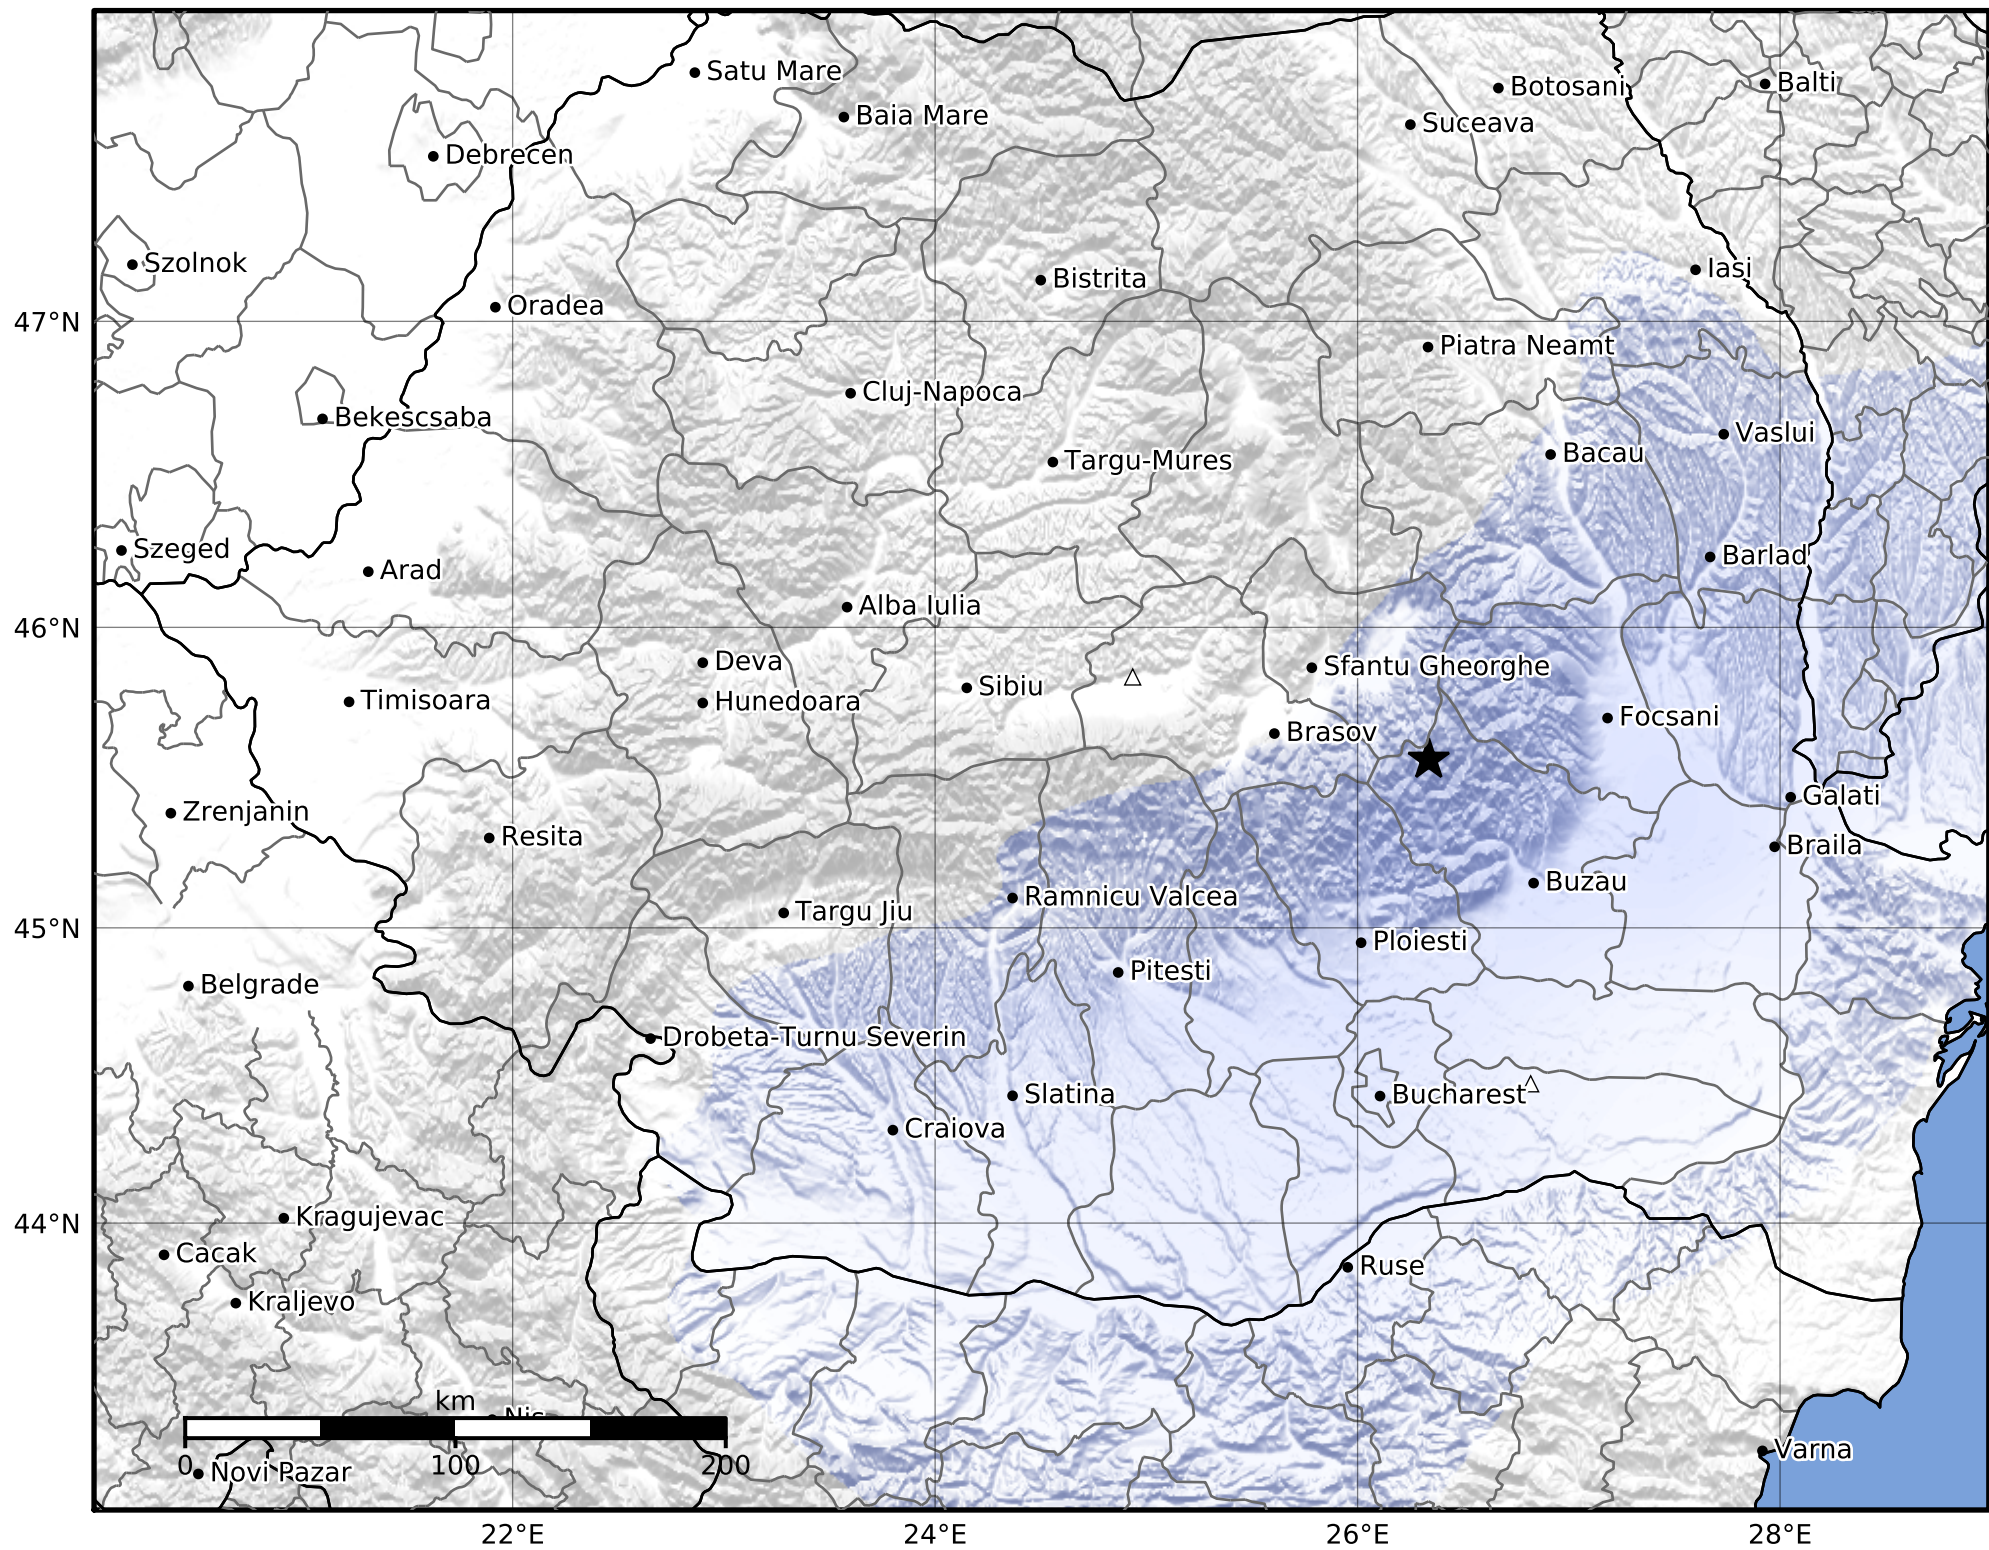

Macroseismic Intensity Map
 INFP ShakeMap: Zona seismică Vrancea - Buzău
 Jun 20, 2026 02:37:59 UTC M3.0 N45.56 E26.34 Depth: 138.0km
 ID:2026062002375981

SHAKING	Not felt	Weak	Light	Moderate	Strong	Very strong	Severe	Violent	Extreme
DAMAGE	None	None	None	Very light	Light	Moderate	Moderate/heavy	Heavy	Very heavy
PGA(%g)	<0.05	0.3	2.76	6.2	11.5	21.5	40.1	74.7	>139
PGV(cm/s)	<0.02	0.13	1.41	4.65	9.64	20	41.4	85.8	>178
INTENSITY	I	II-III	IV	V	VI	VII	VIII	IX	X+

Scale based on Worden et al. (2012)

Version 1: Processed 2026-06-20T05:26:07Z

△ Seismic Instrument

○ Macroseismic Observation

★ Epicenter