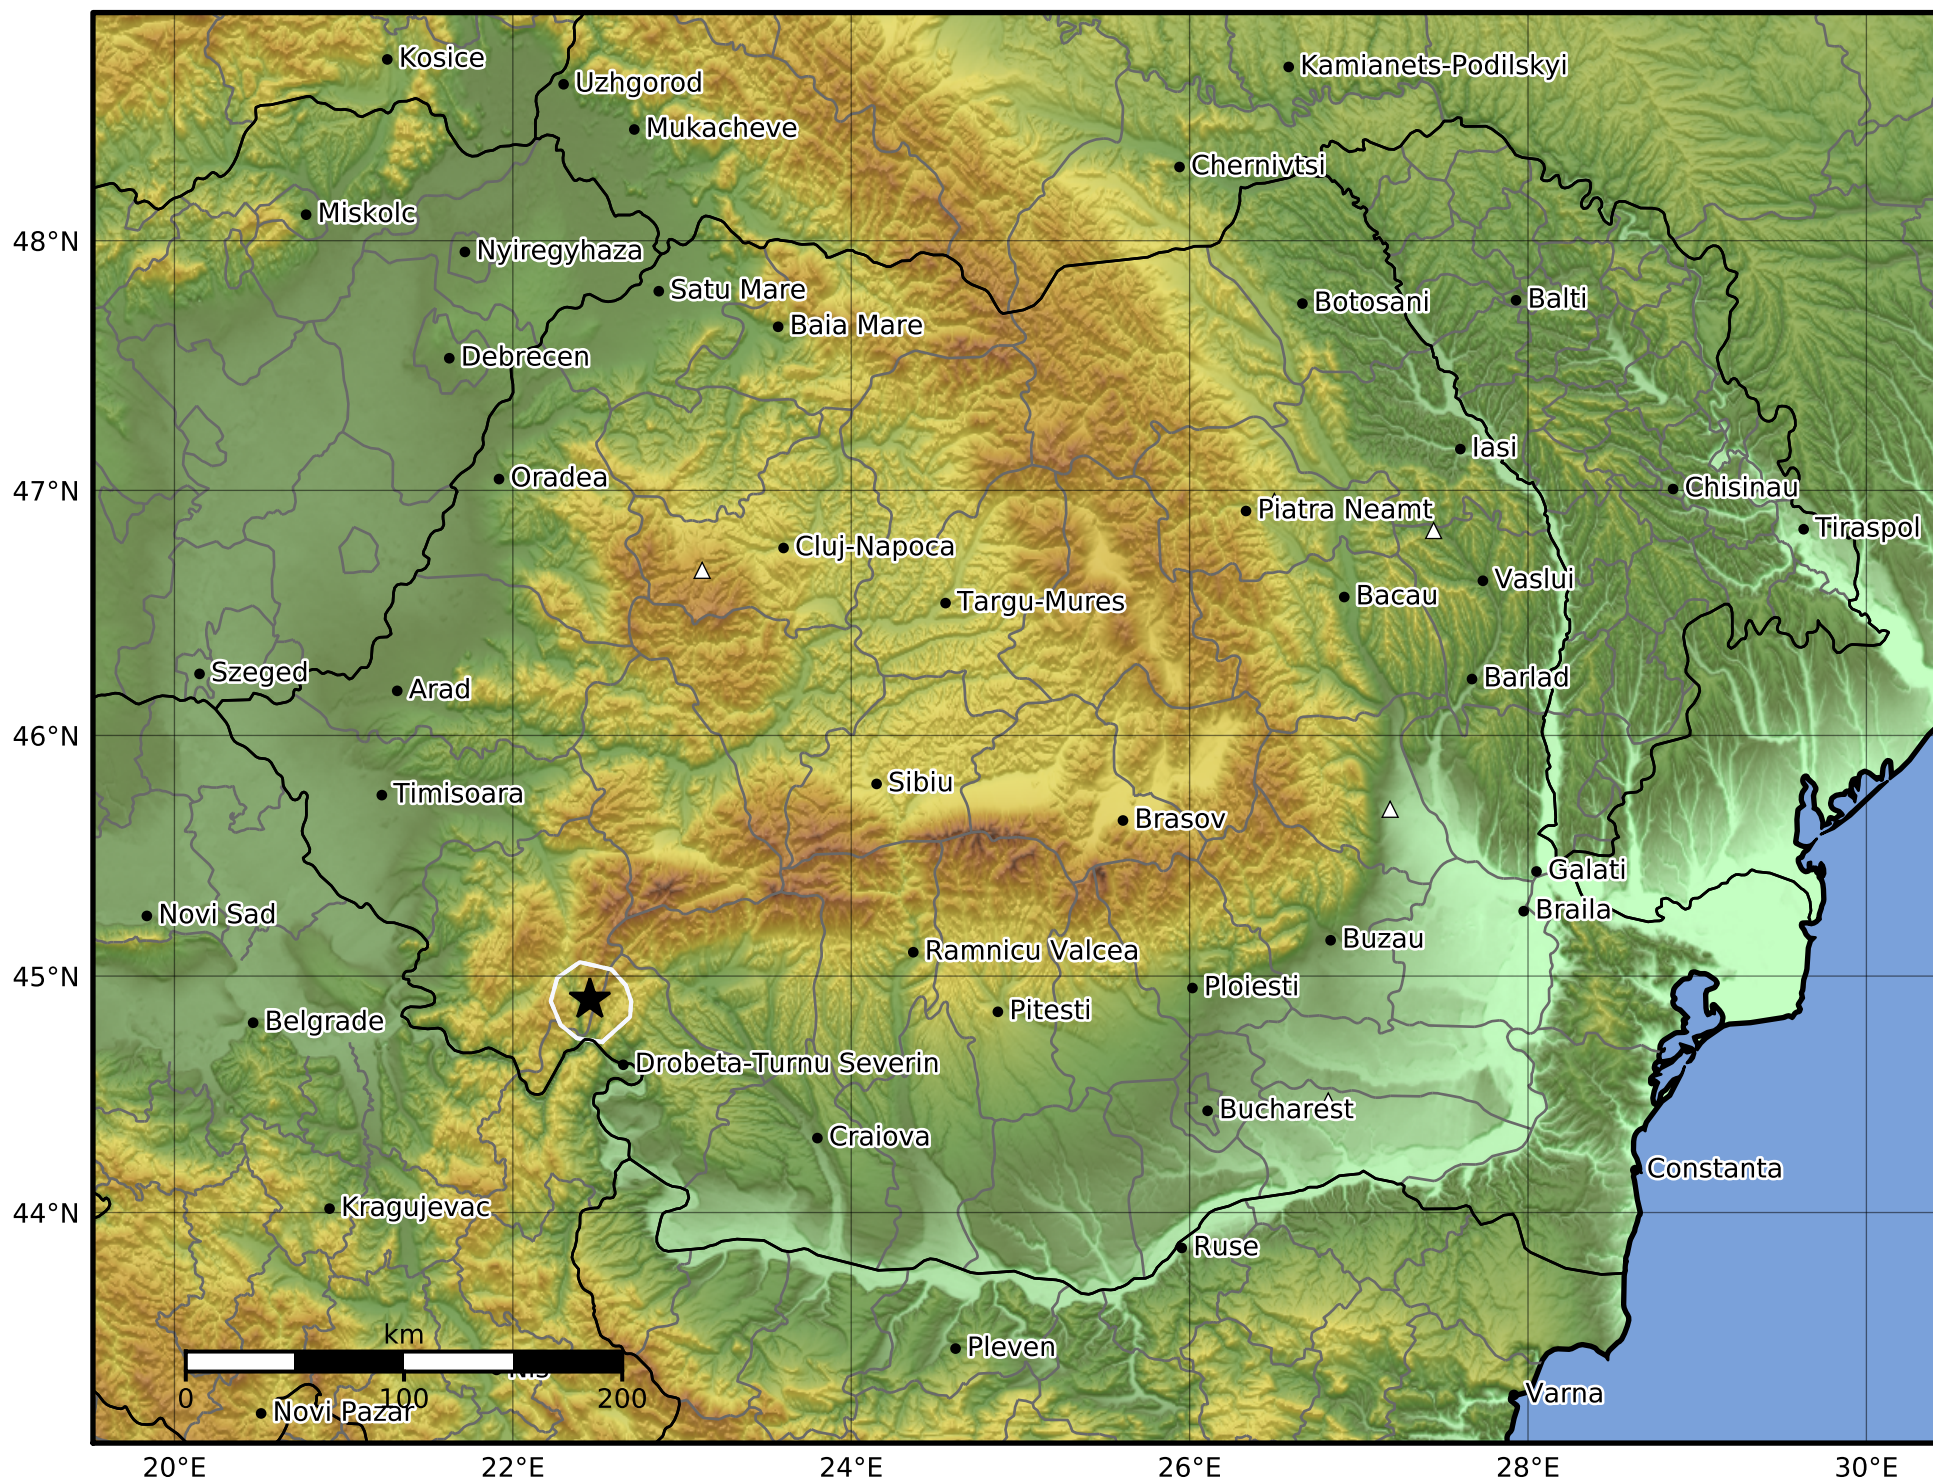

0.3 Second Peak Spectral Acceleration Map  
 INFP ShakeMap: Banat - Caras-Severin  
 Jul 01, 2026 19:50:25 UTC M3.0 N44.90 E22.46 Depth: 7.0km  
 ID:2026070119502545

SA(0.3) (%g)	0.1	0.3	0.5	0.7	1	3	5	7	10	30	50	70
--------------	-----	-----	-----	-----	---	---	---	---	----	----	----	----

Scale based on Worden et al. (2012)

Version 1: Processed 2026-07-01T20:21:01Z

△ Seismic Instrument      ○ Macroseismic Observation      ★ Epicenter